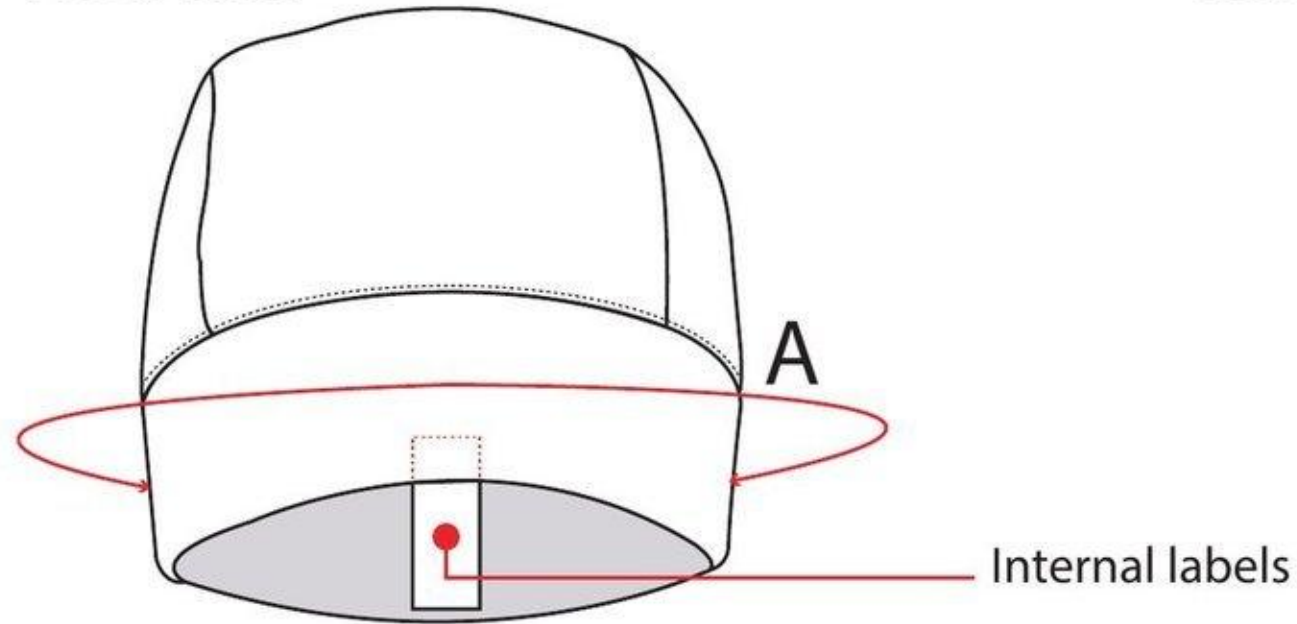

STYLE NO: CV11

DESCRIPTION: Cooling Crown Beanie

FABRIC: 100% Polyester Bird Eye Knit 140g
Super Absorbent Fibres 160g

COLOUR: Blue

Front View

Side View

Size Chart - One Size Fits all		
Band Circumference Relaxed	A	54cm
Front center to back center	B	41cm