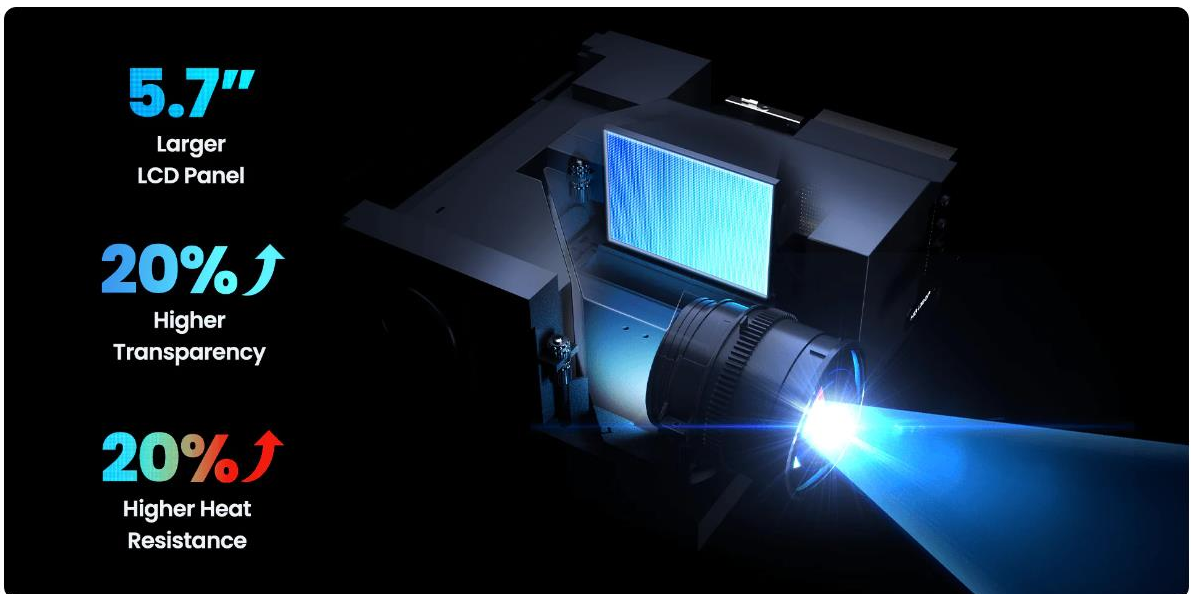

The Brightest LCD Projector Ever

Experience stunning visuals with OmniStar L80 -**1500 ANSI Lumens** of brightness illuminates every scene, even during the daytime in well-lit rooms.

Epic 200" Screen with More Details

Thanks to **1500 ANSI lumens brightness**, you can enjoy a breathtaking **Epic 200" screen** with vivid colors, enhanced contrast, and exquisite details.

Powered by Customized 5.7" LCD Panel Module

L80 projector utilizes a custom 5.7" LCD module (202% larger than other 4" LCD panel). It offers 20% increased transparency and heat resistance, delivering higher quality and brighter projection visuals.

Native 1080P FHD

L80's native 1080P Full HD offers stunning clarity and crisp details that brings your entertainment to life. Prepare to be captivated by every nuance and cinematic precision of the big screen.

16.77 Million Colors

L80's high-quality LCD display makes it stand out from other LCD panels by utilizing a 5.7" LCD display and 4 high-quality glass coated lenses, which ensures remarkable image clarity and color accuracy.