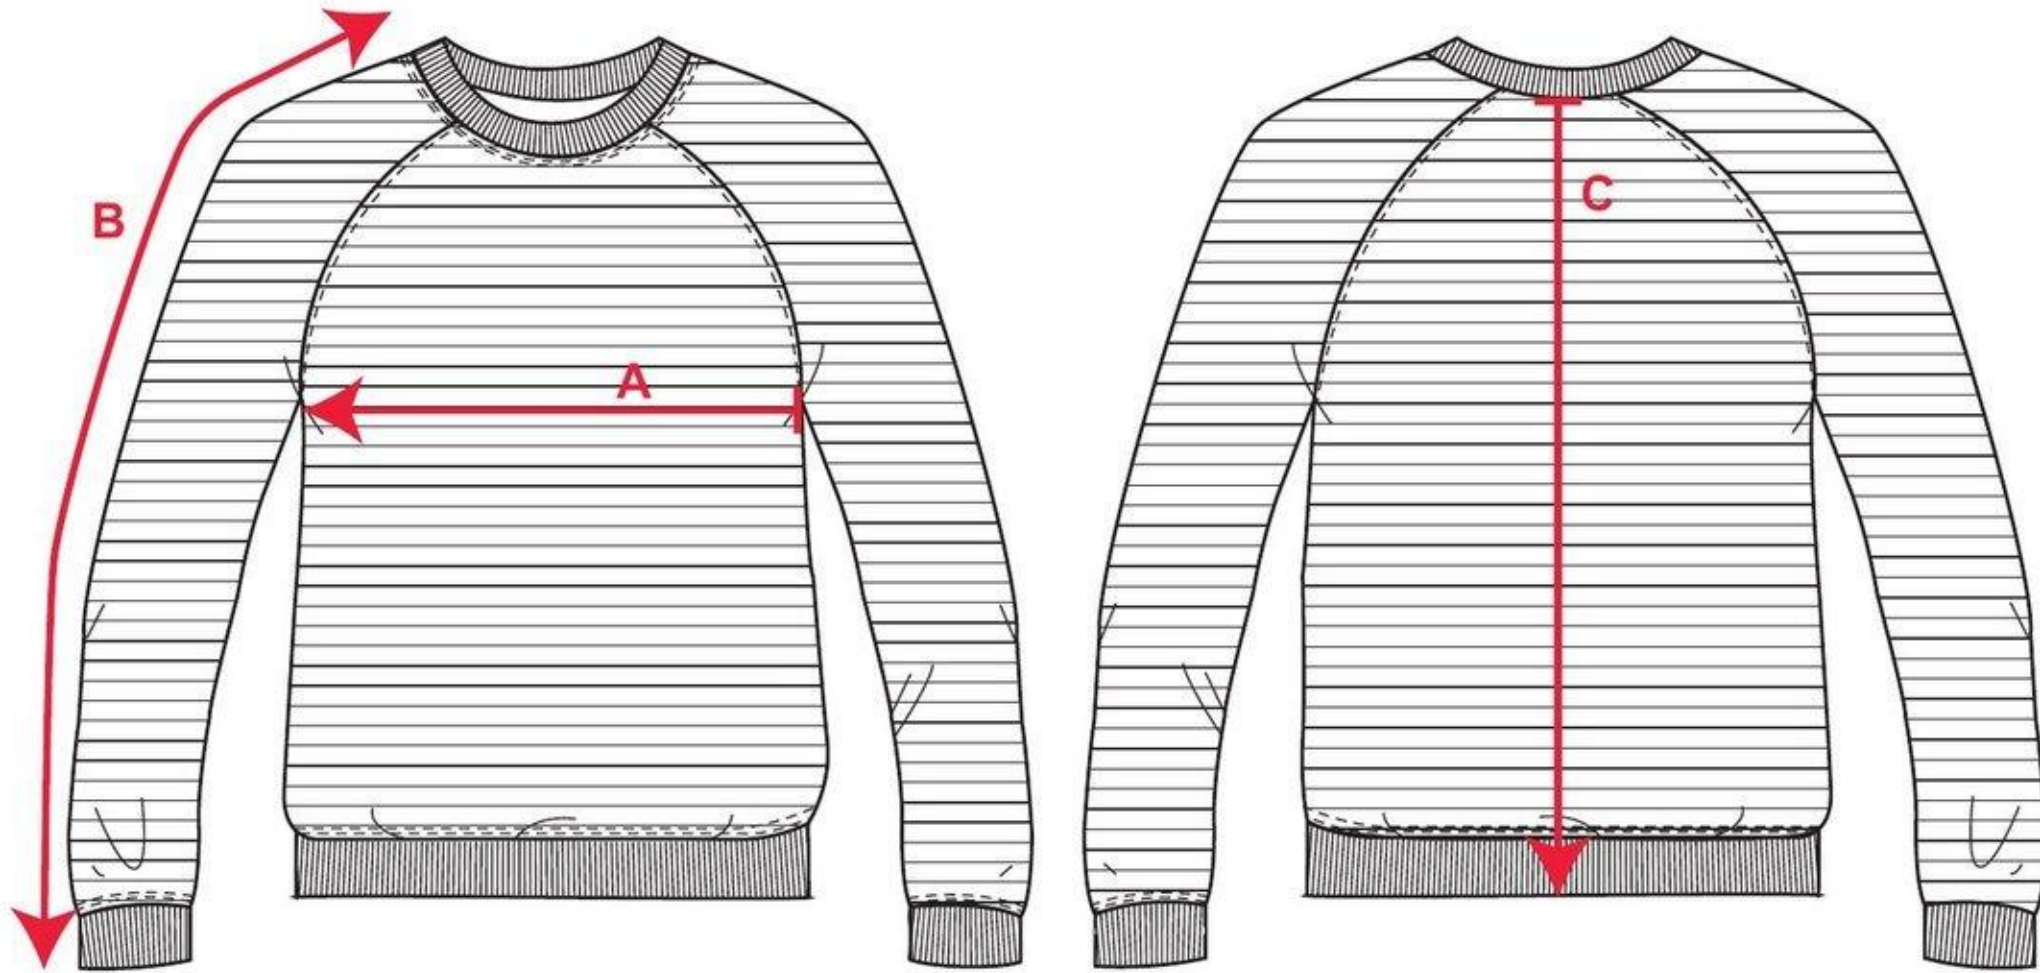

STYLE NO: **AS24** DESCRIPTION: **96% Cotton 4% Carbon-Fibre**

		S	M	L	XL	2XL	3XL
<b>AREA</b>	TO FIT						
<b>A</b>	CHEST WIDTH (HALF)	51	55	59	63	67	71
<b>B</b>	OVERARM SLEEVE LENGTH- inclue collar & cuff	82	83	84	85	86	87
<b>C</b>	BACK LENGTH AT CB	71	72	73	74	75	76