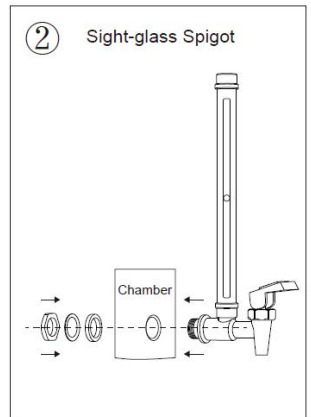

INSTALLATION