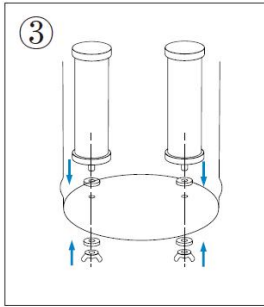

Note: To prevent overflow, you need to confirm the water level in the bottom container for the second or following addition of water. For example, only two-thirds of the water can be added to the upper container, while one-third is in the bottom container.

INSTALLATION