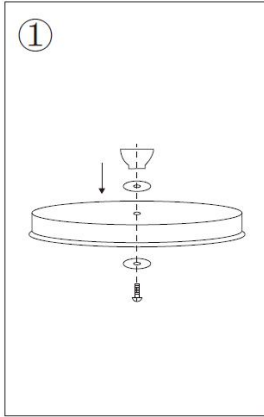

INSTALLATION

Remarque : Pour le deuxième ajout d'eau ou les suivants, afin d'éviter tout débordement, vous devez pour confirmer le niveau d'eau dans le récipient inférieur. Par exemple : seulement les deux tiers d'eau est autorisé à être ajouté dans le récipient supérieur, lorsqu'un tiers d'eau se