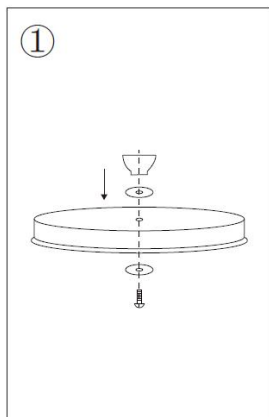

INSTALLATION

Remarque : pour éviter tout débordement, vous devez vérifier le niveau d'eau dans le récipient inférieur lors du deuxième ajout d'eau ou des suivants. Par exemple, seuls les deux tiers de l'eau peuvent être ajoutés dans le récipient supérieur, tandis qu'un tiers se trouve dans le récipient inférieur.