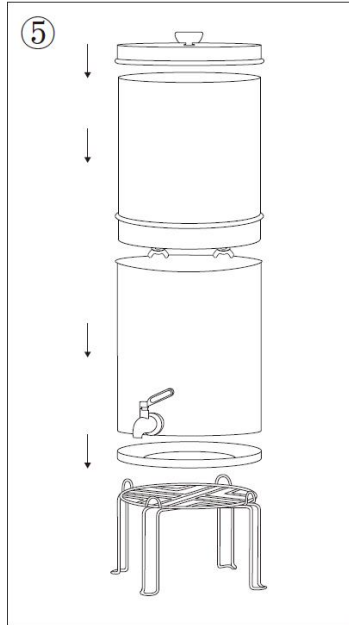

Note: To prevent overflow, you need to confirm the water level in the bottom container for the second or following addition of water. For example, only two-thirds of the water can be added to the upper container, while one-third is in the bottom container.

INSTALLATION