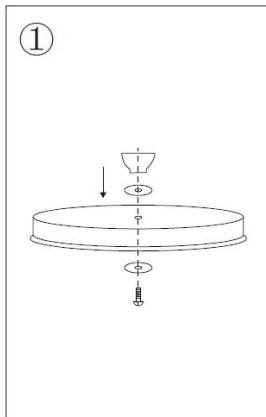

INSTALLATION