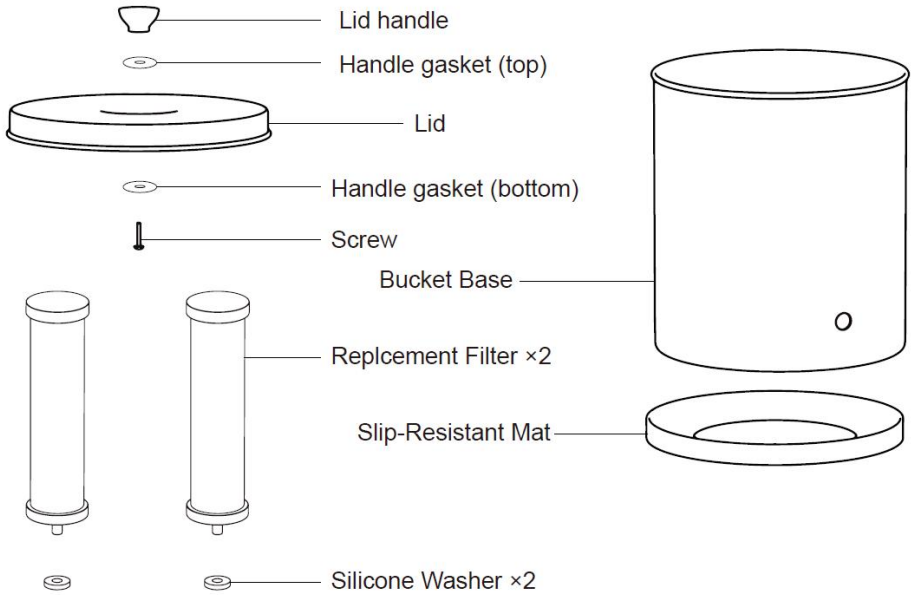

±10mm	Sight-glass Spigot*1 pc	Filter)
k8626 A	2.25	φ285*495 ±10mm (without stand) φ313*642 ±10mm (with stand)	Carbon Water Filter*2 pcs Sight-glass Spigot*1 pc Stand*1 pc	6,000 Gallons (2 Filter)

PRODUCTS INTRODUCTION

The Gravity-Fed Water Filtration System can make unreliable water source safe to drink with low cost. No extra pressure required. It helps you to get healthy, mineral, great-tasting water from tap or any fresh water sources, no matter when you're at home, on a campsite or RV.

INTRODUCTION