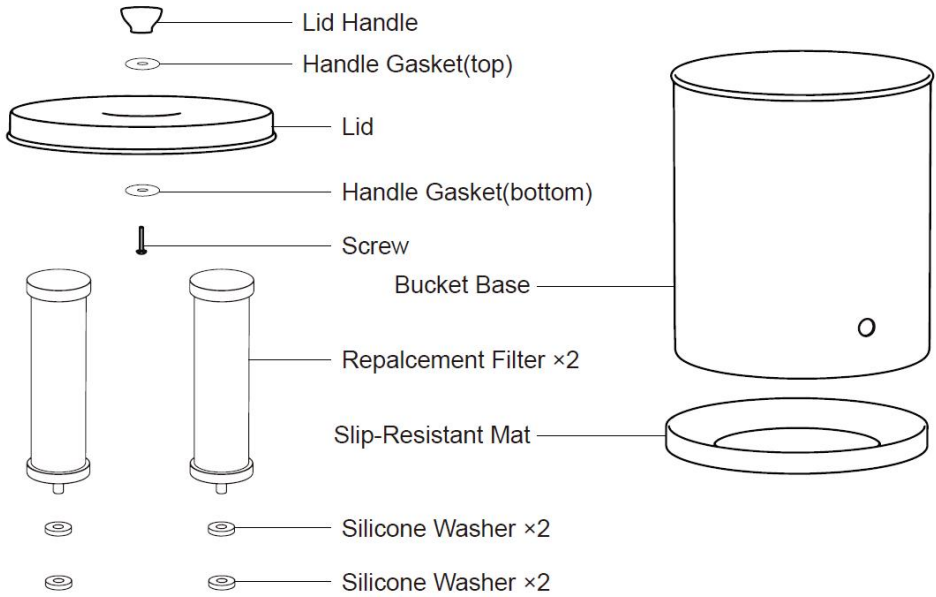

INTRODUCTION