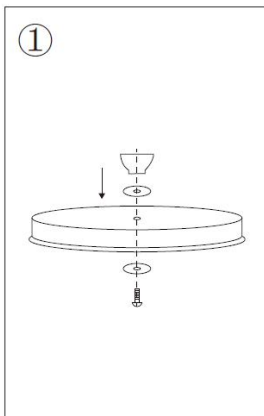

INSTALLATION