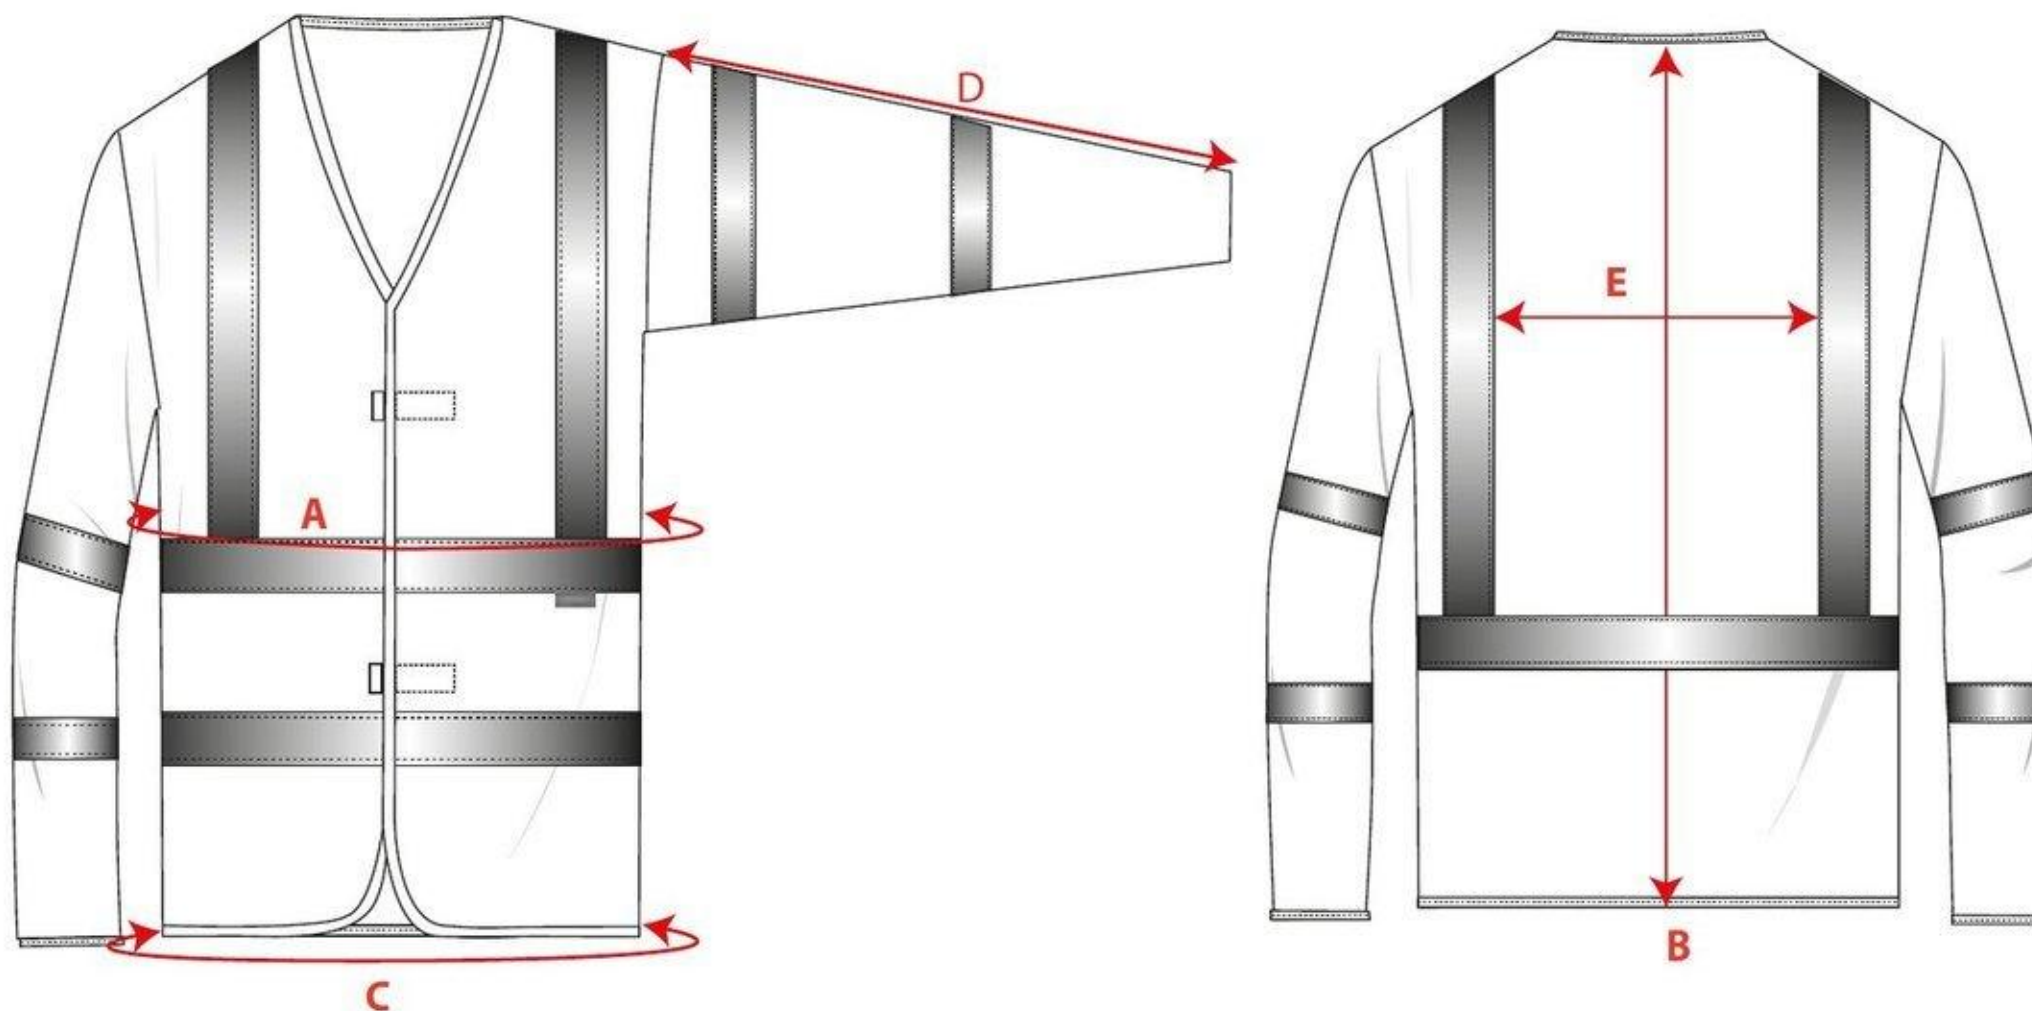

STYLE NO: C473

DESCRIPTION: **Long Sleeved Waistcoat Class 3 To EN ISO 20471
HIGH VISIBILITY WARNING STANDARD and GO/RT 3279**

FABRIC: 100% Warp Knitted Polyester

COLOUR: Yellow, Orange

All measurements in cm					
Size Area		S/M	L/XL	2XL/3XL	4XL/5XL
Chest-Velcro	A	116	132	150	168
C. Back Length	B	70	70	70	75
Hem	C	116	132	150	168
Sleeve Length	D	61	61.5	62	62.5
Distance between vertical bands of tape	E	31	32.5	34	35.5