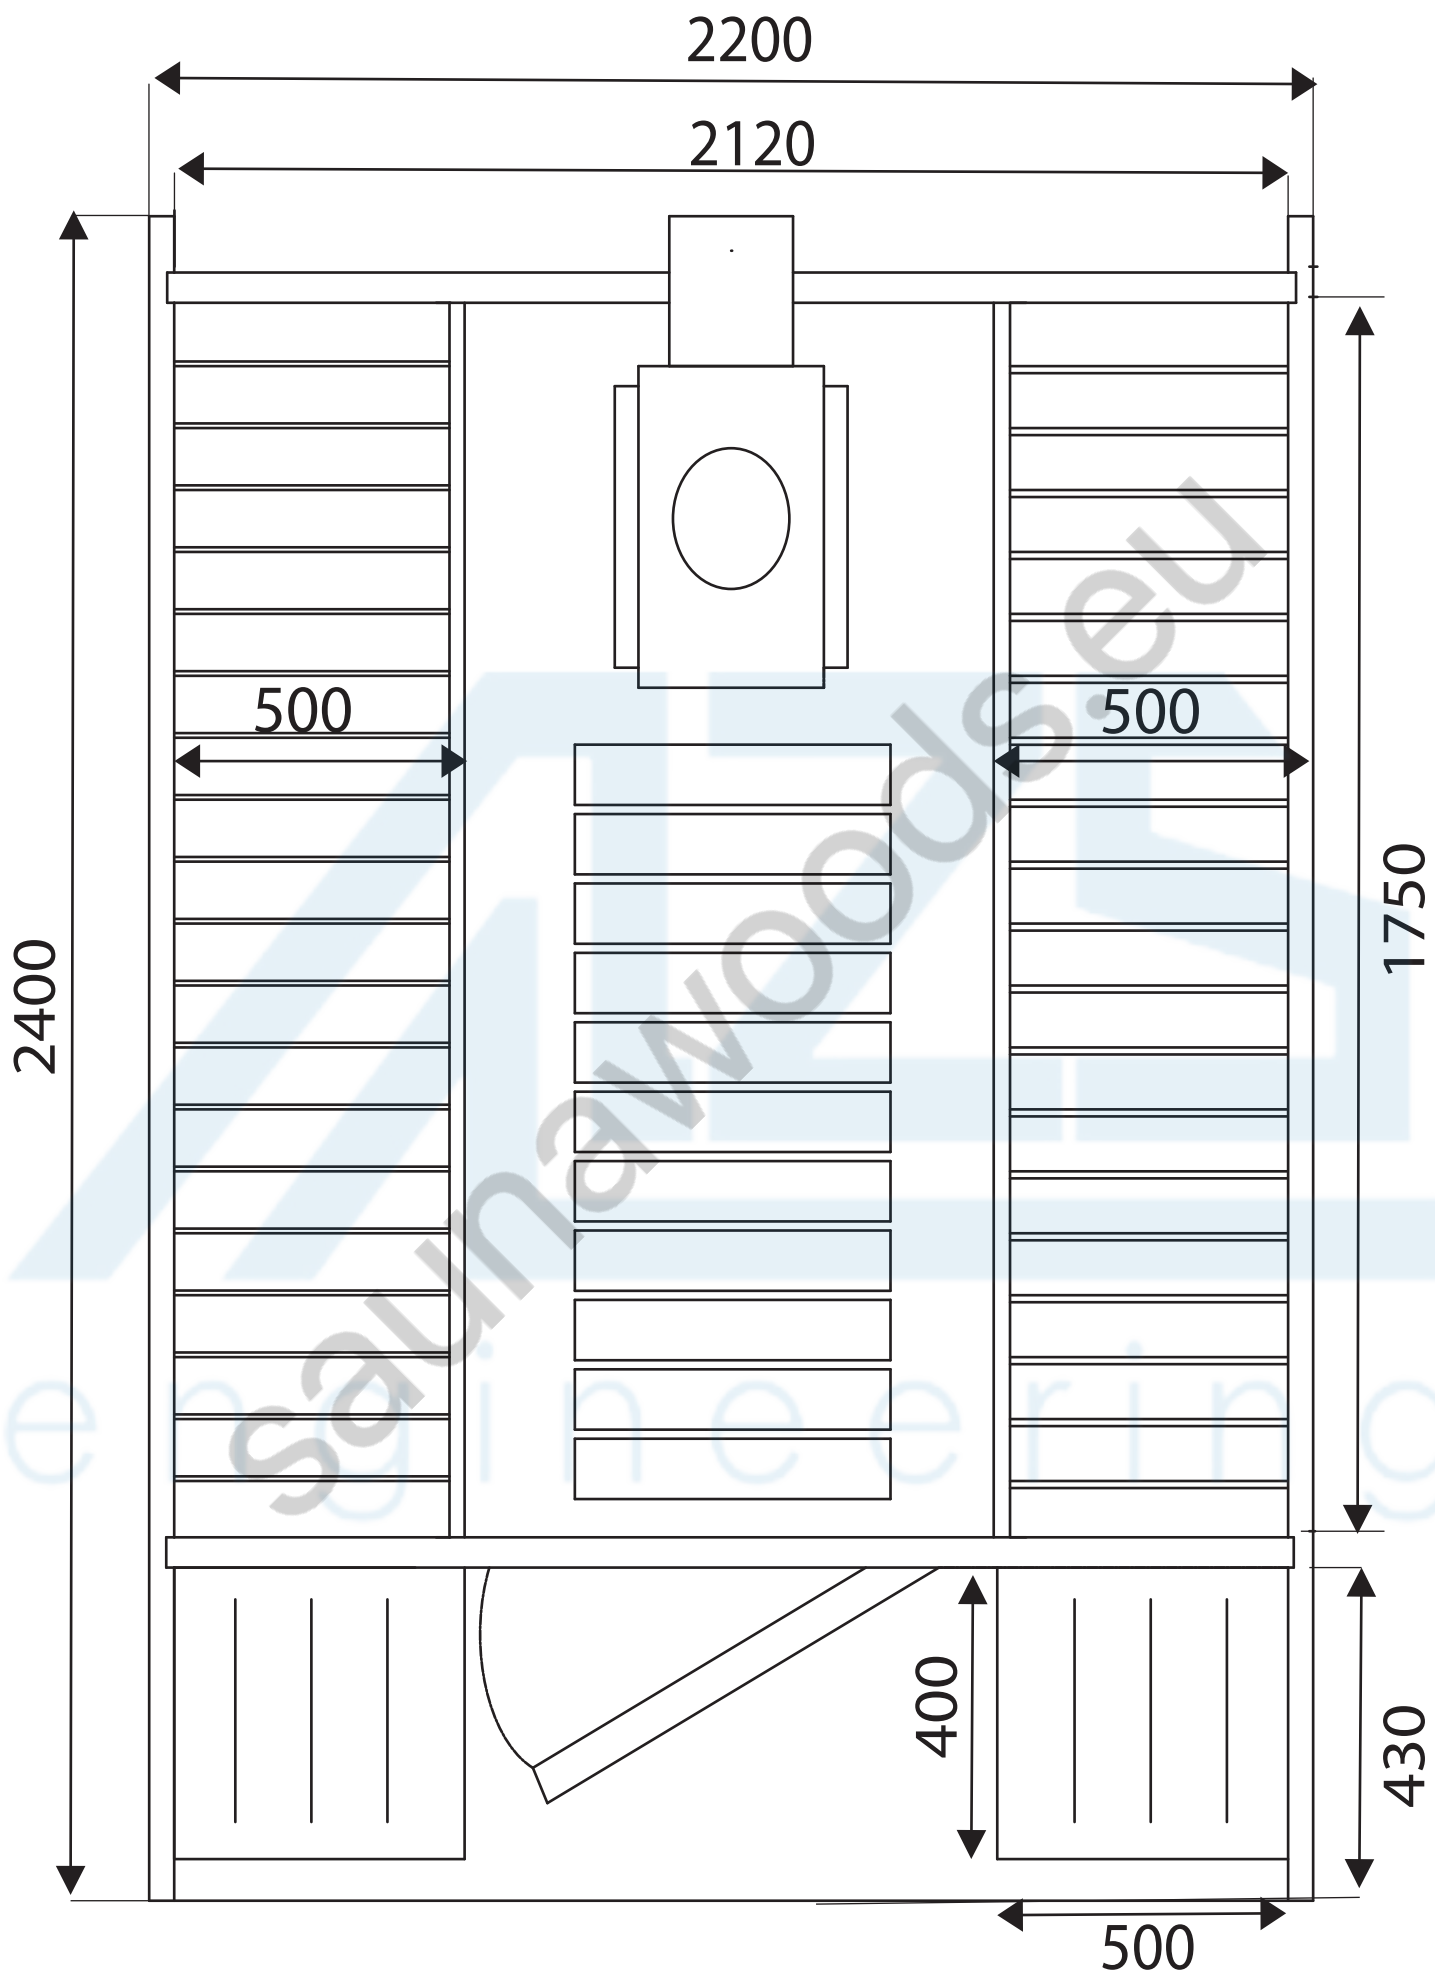

# WOODDEN BARREL SAUNA COMFORTPROM 2m WITH PORCH

S1740

2x

1740x500x90

CHL

1x

490x390x95

CHR

1x

490x390x95

E

68x

1000x360

P1650

1x

1650x530x35

H1650