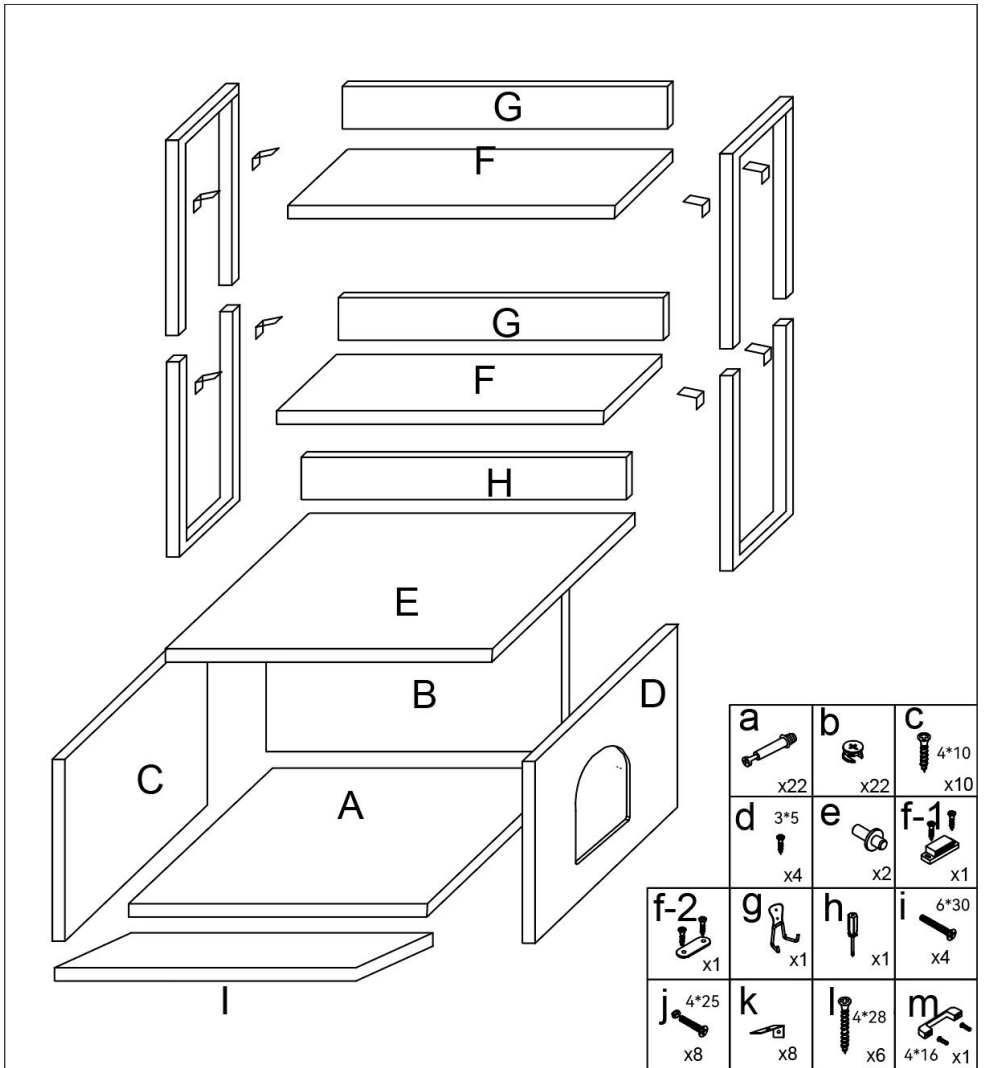

Composants