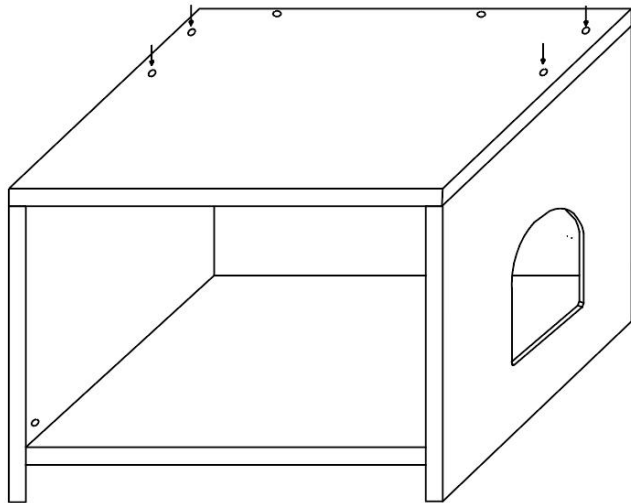

SPECIFICATIONS

Model	CWM00
Product Size(Folded state)	23.6×19.7×50in
Color	Greige
Load Capacity	132lb

Components

Assembly Instructions:

2

a*10
b*10
f-1*1

3

i*4
j*8
k*8