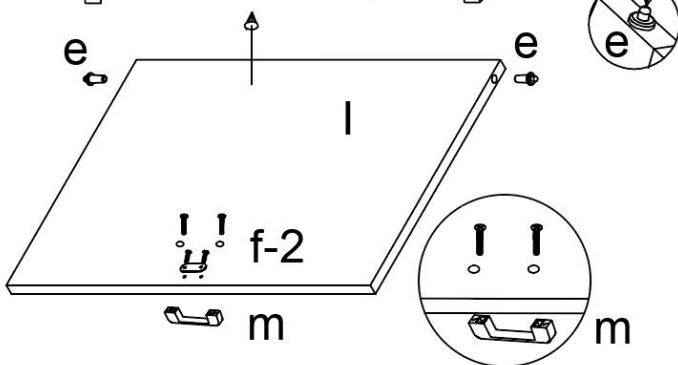

5

e*2
f-2*1
l*6
m*1