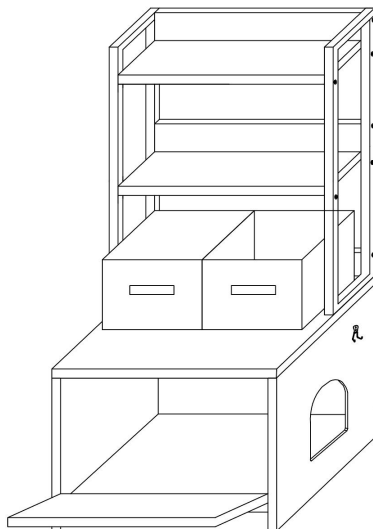

VEVOR®

TOUGH TOOLS, HALF PRICE

METAL FRAME COMBINATION
CAT LITTER BOX ENCLOSURES

Model: CWM00 2

NEED HELP? CONTACT US!

Have product questions? Need technical support? Please feel free to contact us:

Technical Support and E-Warranty Certificate
www.vevor.com/support

This is the original instruction, please read all manual instructions carefully before operating. VEVOR reserves a clear interpretation of our user manual. The appearance of the product shall be subject to the product you received. Please forgive us that we won't inform you again if there are any technology or software updates on our product.