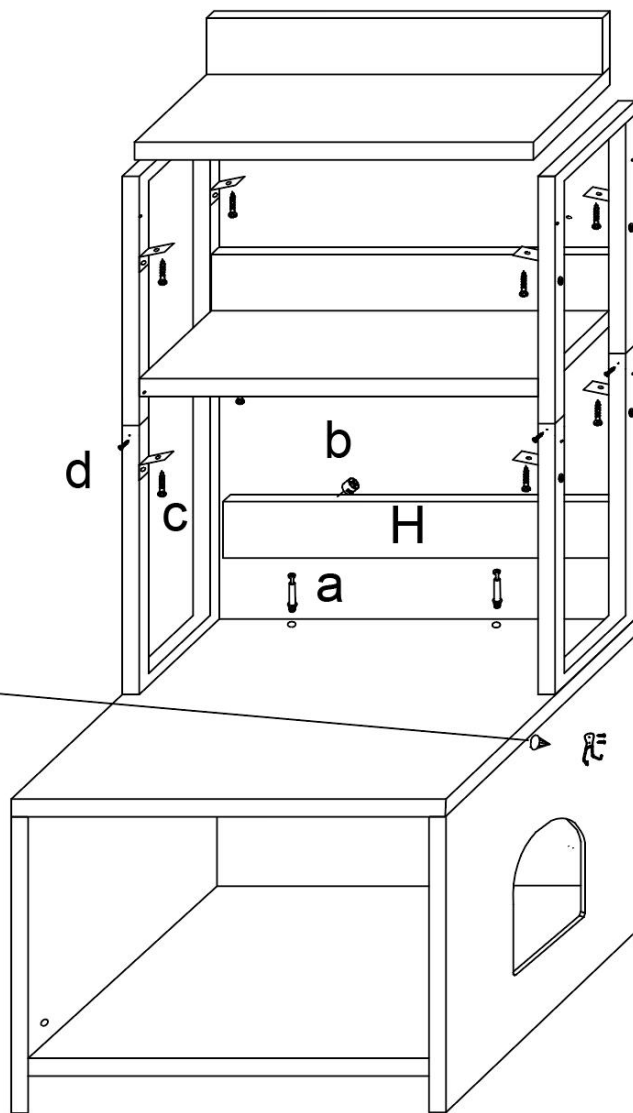

4

- a*2
- b*2
- c*10
- d*4
- g*1