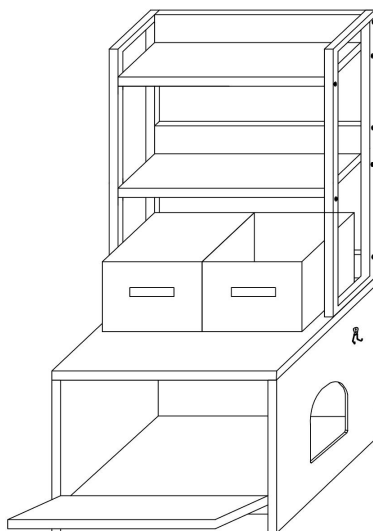

VEVOR®

TOUGH TOOLS, HALF PRICE

METAL FRAME COMBINATION
CAT LITTER BOX ENCLOSURES

Modèle : CWM00 2

NEED HELP? CONTACT US!

Have product questions? Need technical support? Please feel free to contact us:

Technical Support and E-Warranty Certificate
www.vevor.com/support

This is the original instruction, please read all manual instructions carefully before operating. VEVOR reserves a clear interpretation of our user manual. The appearance of the product shall be subject to the product you received. Please forgive us that we won't inform you again if there are any technology or software updates on our product.