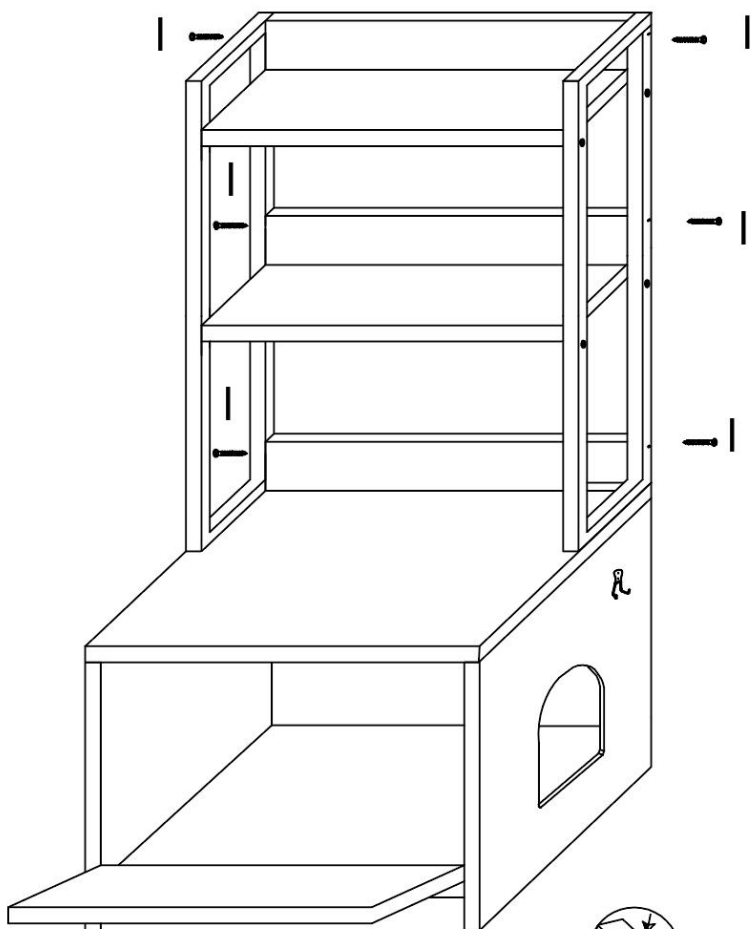

5

e*2
f-2*1
l*6
m*1