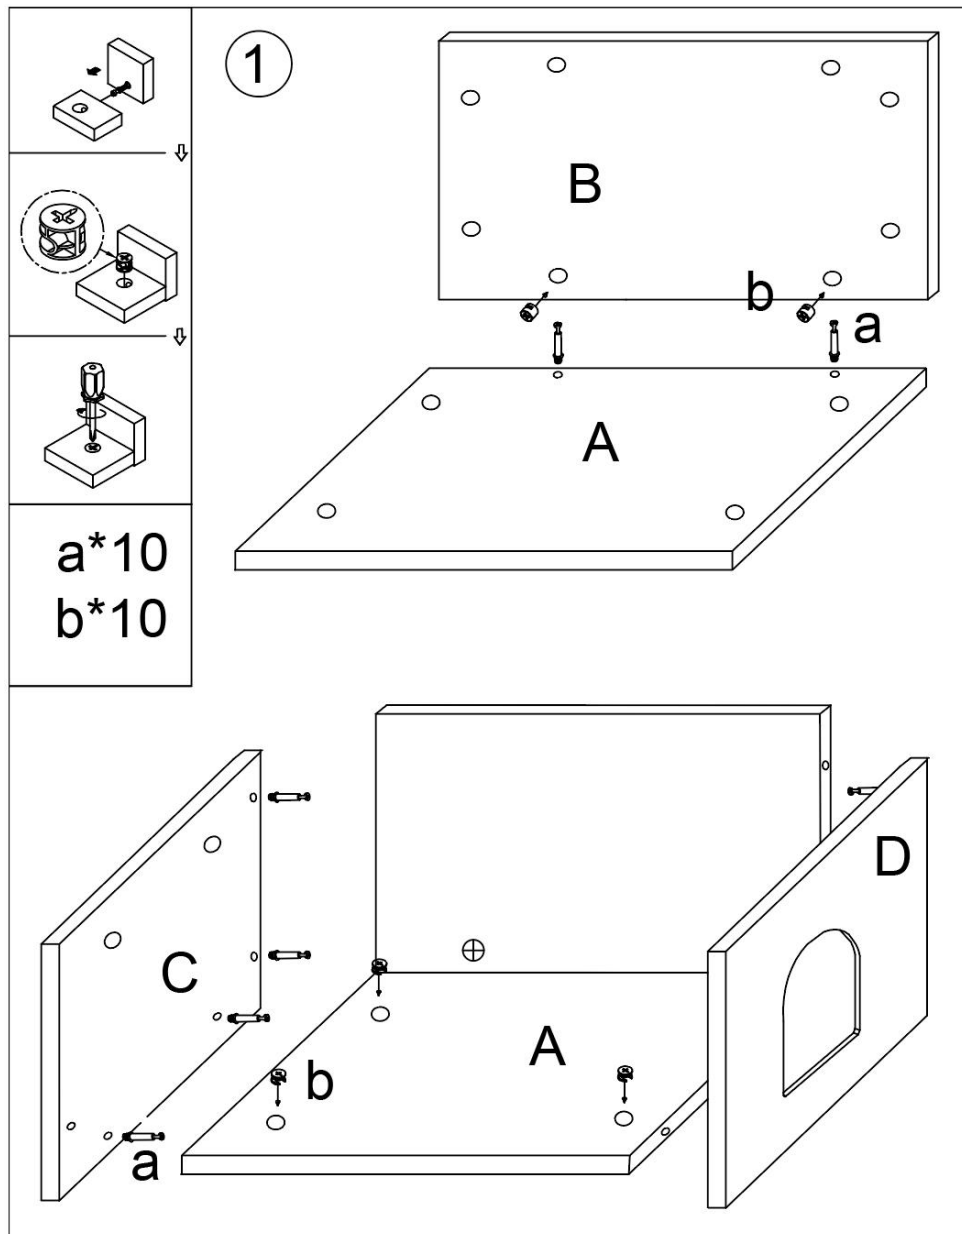

Instructions de montage: