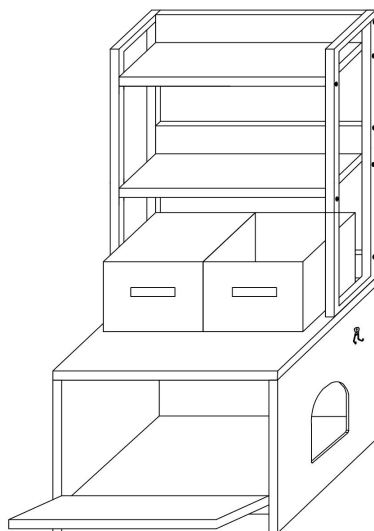

VEVOR®

TOUGH TOOLS, HALF PRICE

METAL FRAME COMBINATION
CAT LITTER BOX ENCLOSURES

Model: CWM002

NEED HELP? CONTACT US!

Have product questions? Need technical support? Please feel free to contact us:

Technical Support and E-Warranty Certificate
www.vevor.com/support

This is the original instruction, please read all manual instructions carefully before operating. VEVOR reserves a clear interpretation of our user manual. The appearance of the product shall be subject to the product you received. Please forgive us that we won't inform you again if there are any technology or software updates on our product.