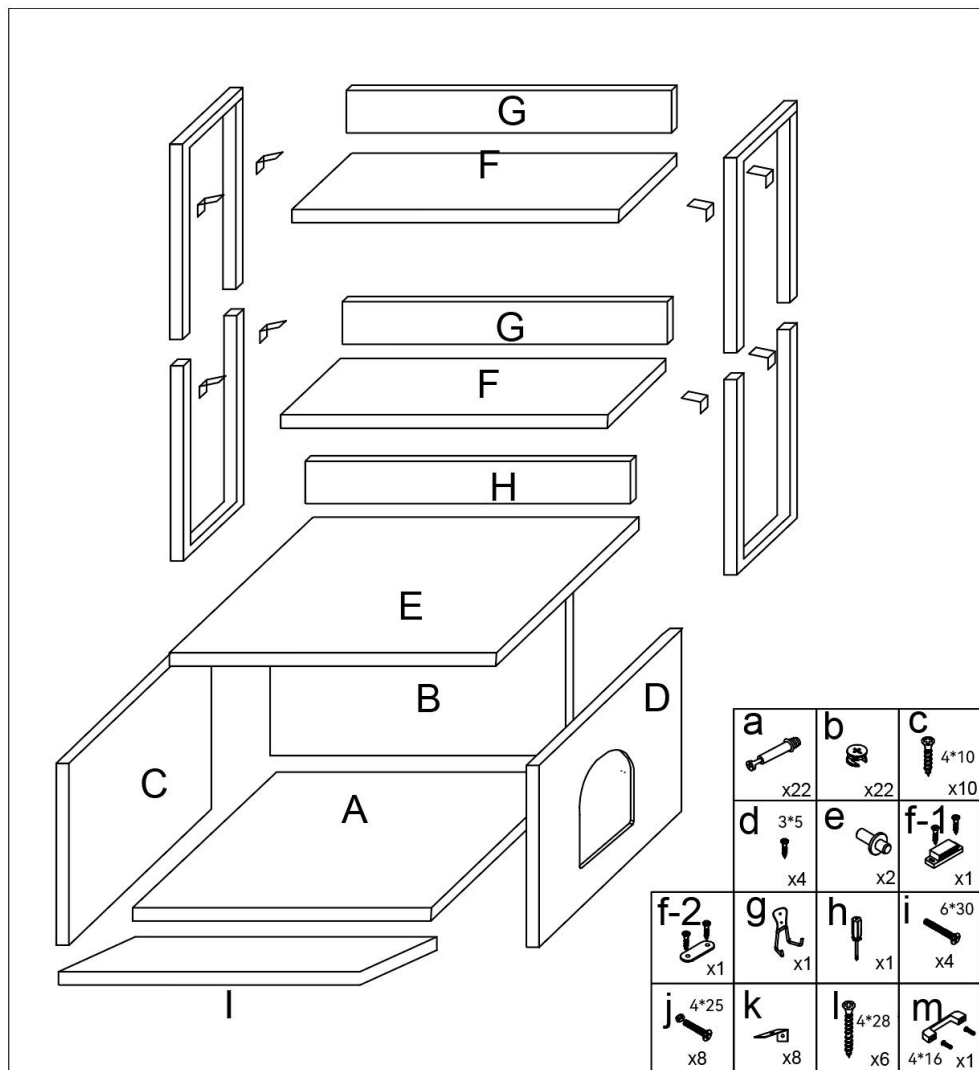

Componentes