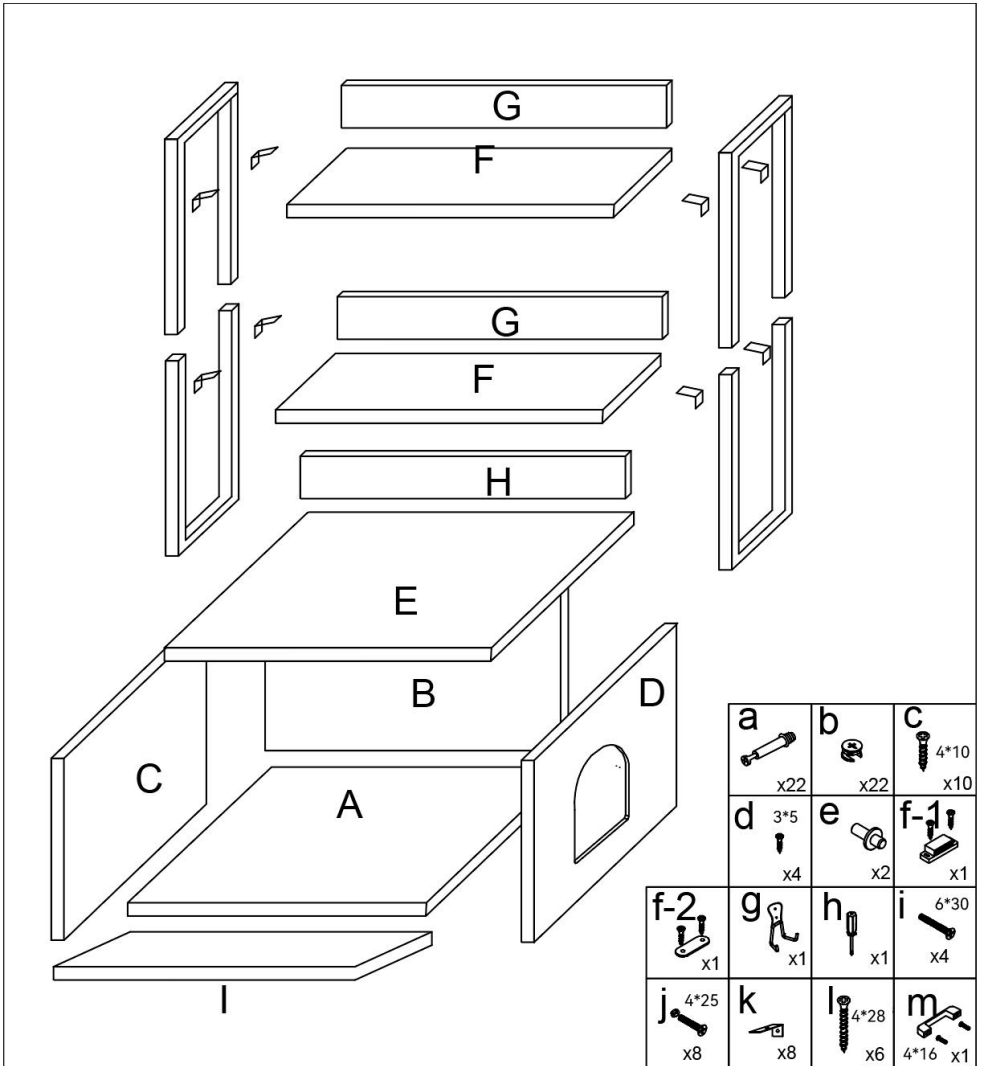

SPECIFICATIONS

Model	CWM00
Product Size(Folded state)	23.6×19.7×50in
Color	Greige
Load Capacity	132lb

Components

Assembly Instructions:

2

a*10
b*10
f-1*1

3

i*4
j*8
k*8