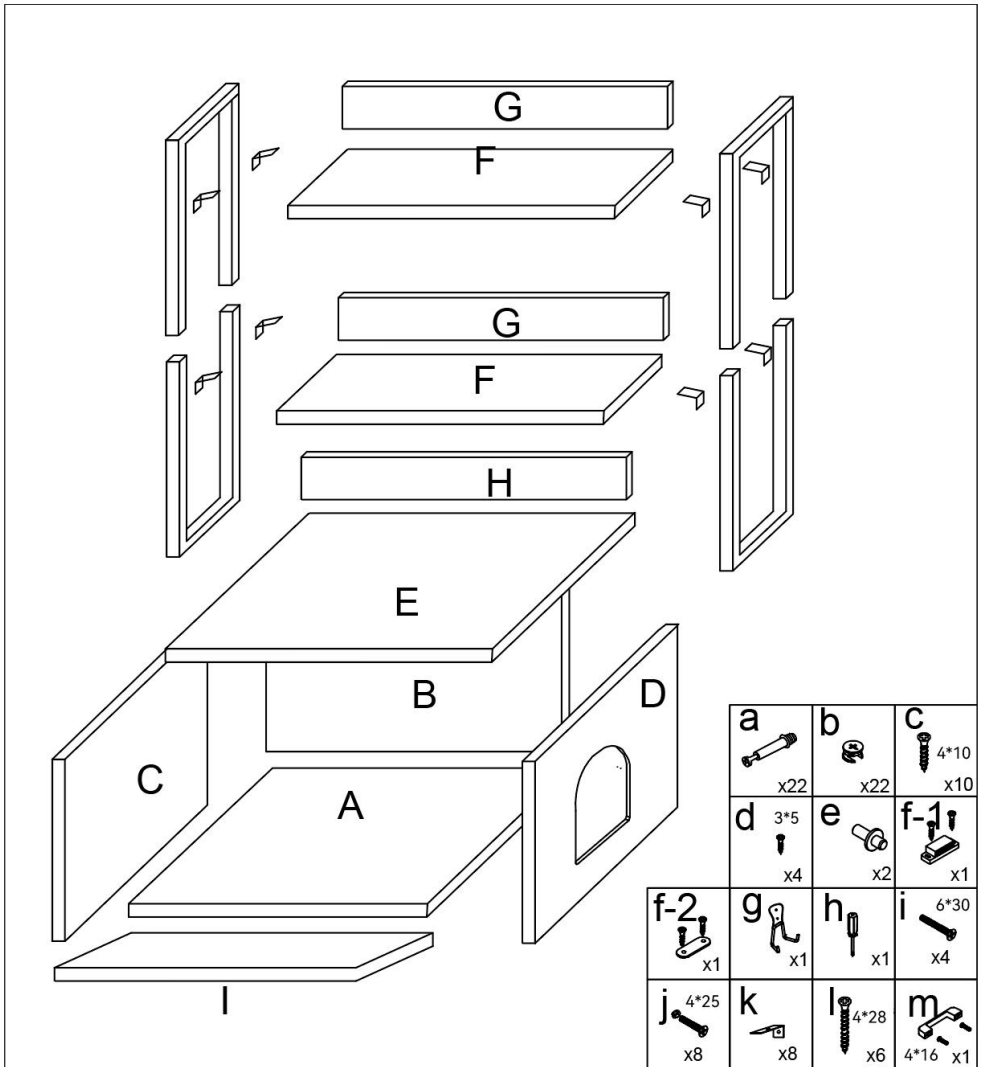

Komponenter