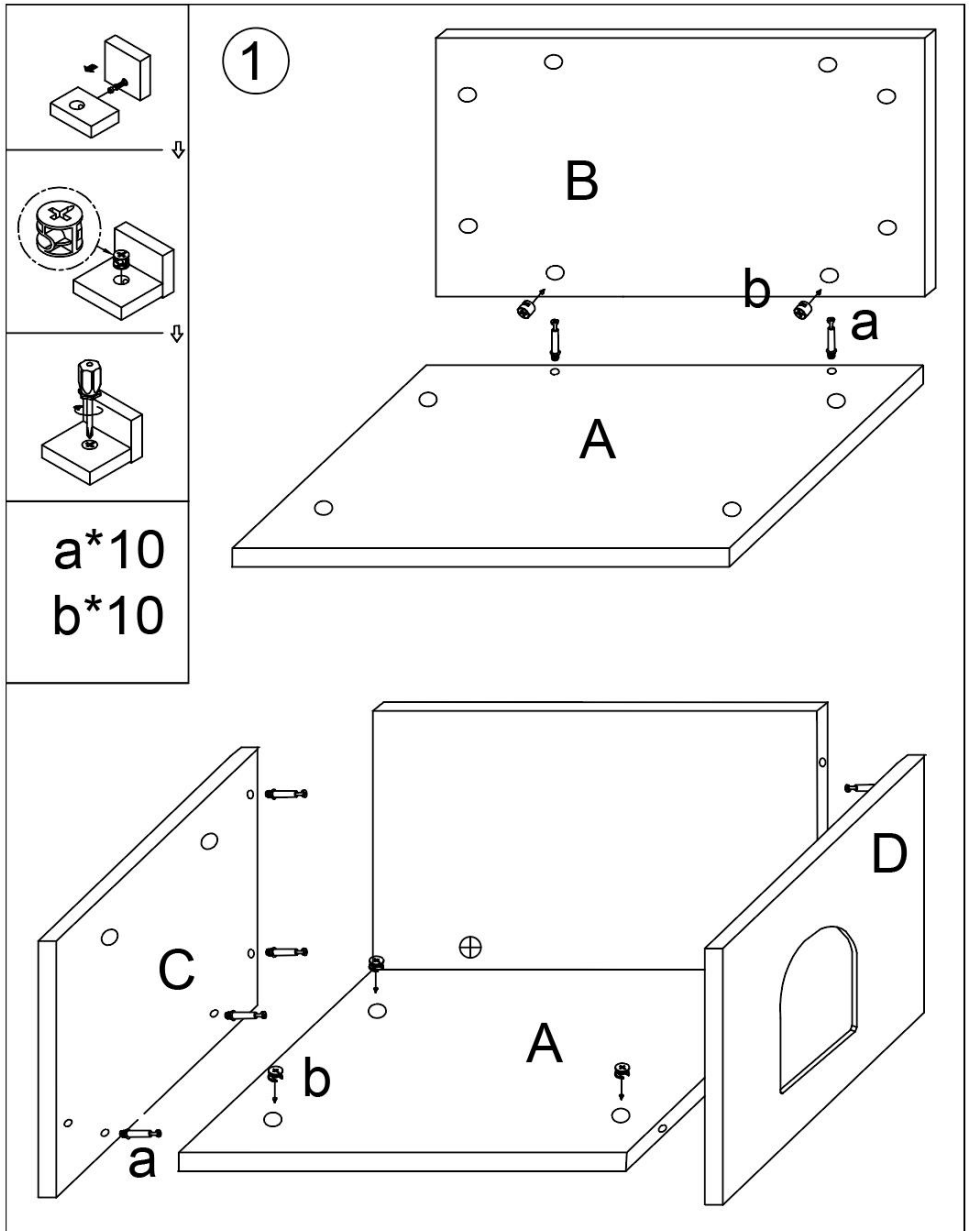

SPECIFICATIONS

Model	CWM00
Product Size(Folded state)	23.6×19.7×50in
Color	Greige
Load Capacity	132lb

Components

Assembly Instructions:

2

a*10
b*10
f-1*1

3

i*4
j*8
k*8