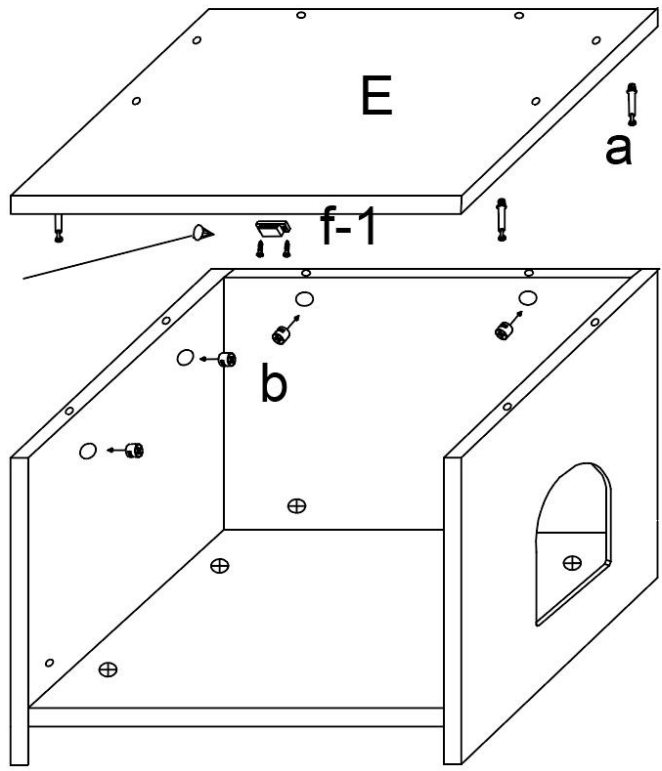

SPECIFICATIONS

Model	CWM00
Product Size(Folded state)	23.6×19.7×50in
Color	Greige
Load Capacity	132lb

Components

Assembly Instructions:

2

a*10
b*10
f-1*1

3

i*4
j*8
k*8