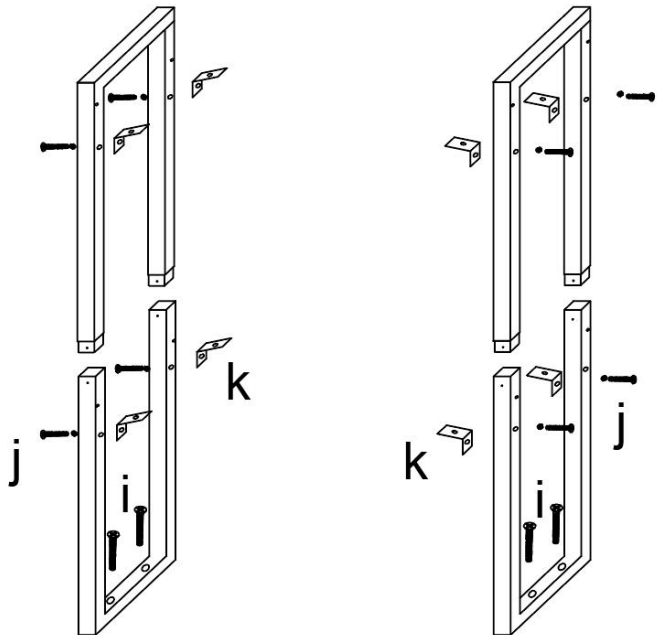

SPECIFICATIONS

Model	CWM00
Product Size(Folded state)	23.6×19.7×50in
Color	Greige
Load Capacity	132lb

Components

Assembly Instructions:

2

a*10
b*10
f-1*1

3

i*4
j*8
k*8