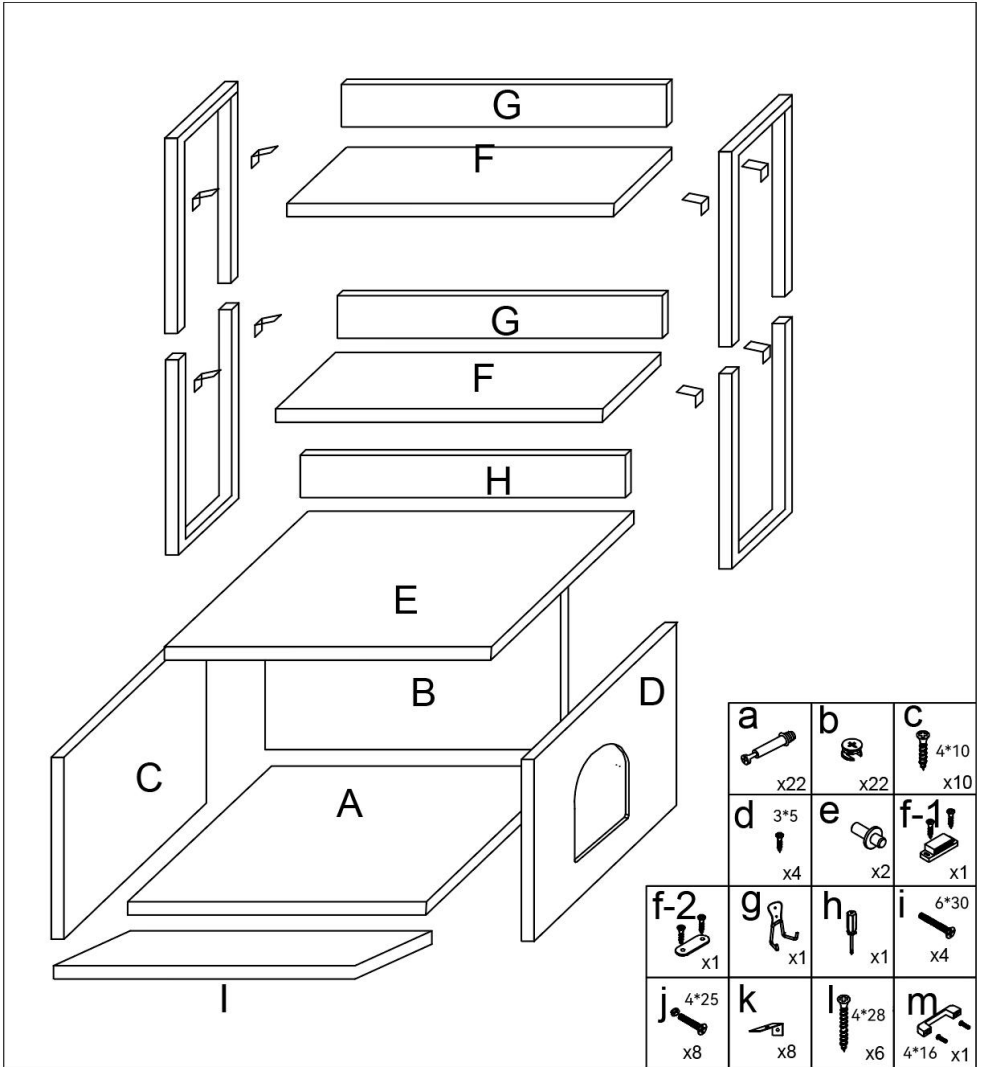

Componenten