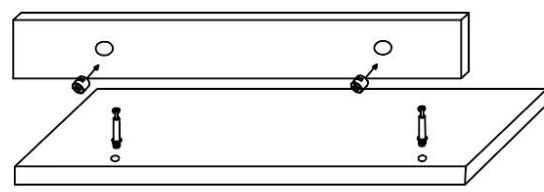

SPECIFICATIONS

Model	CWM00
Product Size(Folded state)	23.6×19.7×50in
Color	Greige
Load Capacity	132lb

Components

Assembly Instructions:

2

a*10
b*10
f-1*1

3

i*4
j*8
k*8