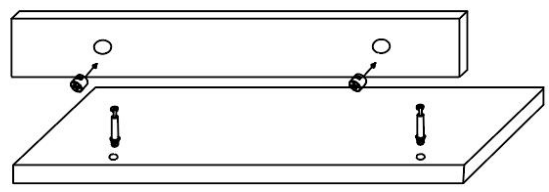

SPECIFICATIONS

Model	CWM00
Product Size(Folded state)	23.6×19.7×50in
Color	Greige
Load Capacity	132lb

Components

Assembly Instructions:

2

a*10
b*10
f-1*1

3

i*4
j*8
k*8