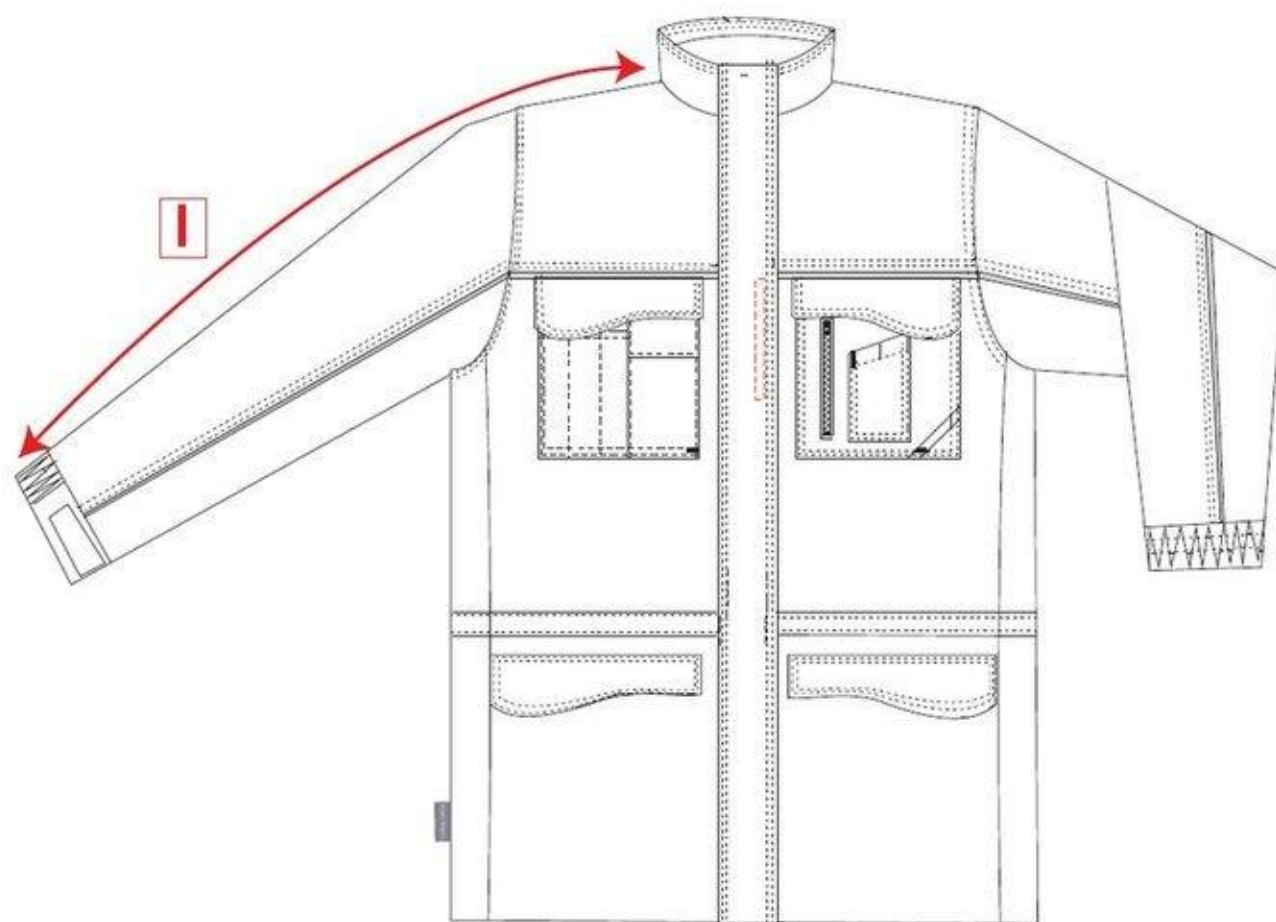

STYLE NO: S562

DESCRIPTION: Ripstop Parka

	AREA	XS	S	M	L	XL	2XL	3XL	4XL
To Fit Chest:		80-88	92-96	100-104	108-112	116-124	128-132	136-140	144-148
Total Chest Measurement	A	110	118	126	134	142	150	158	166
Nape to Hem (Inc. Hem)	D	83	83	83	85	85	85	87	87
Collar to Cuff	I	81	82	83	84	85	86	87	88