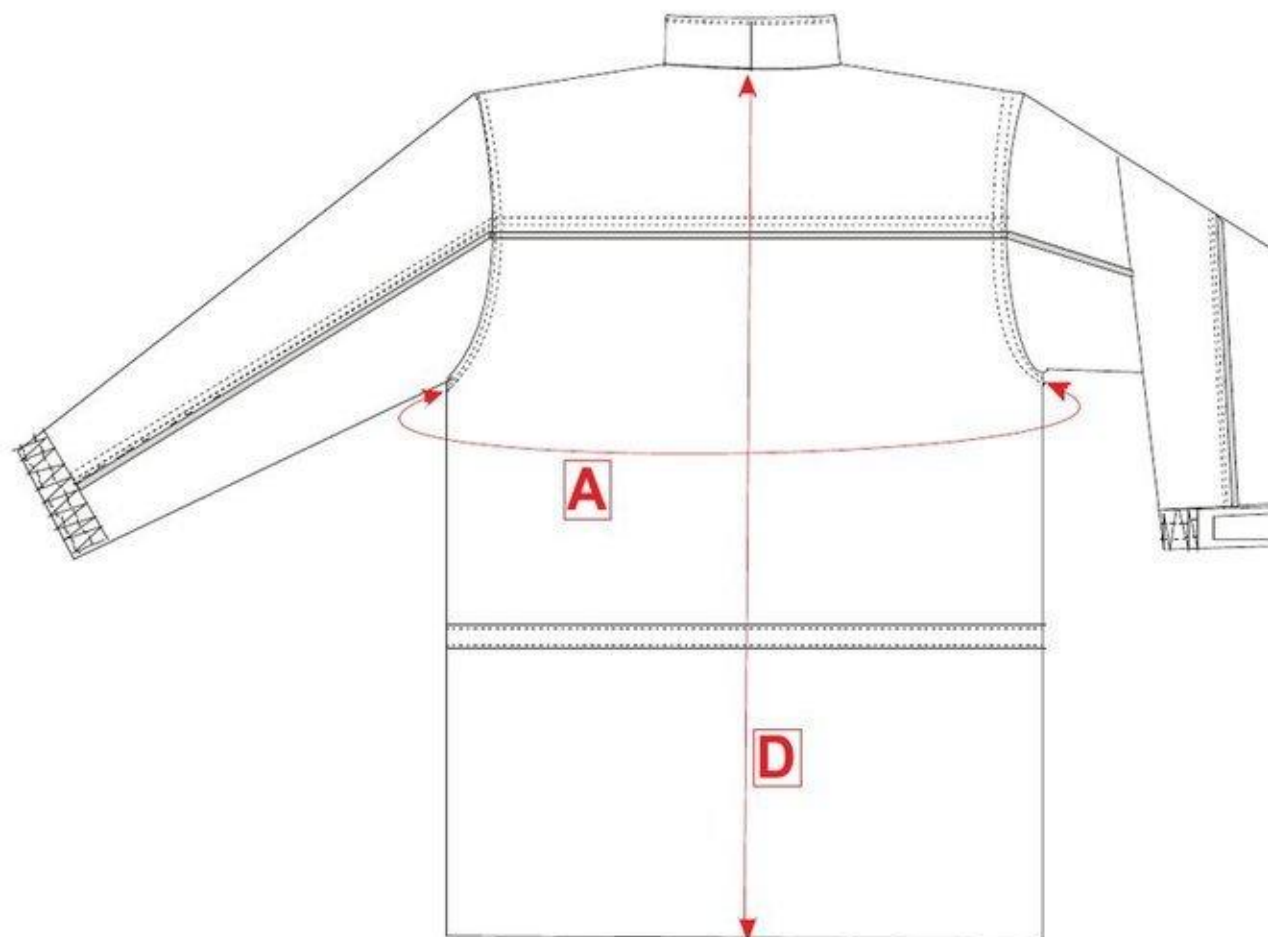

STYLE NO: S562

DESCRIPTION: Ripstop Parka

	AREA	XS	S	M	L	XL	2XL	3XL	4XL
To Fit Chest:		80-88	92-96	100-104	108-112	116-124	128-132	136-140	144-148
Total Chest Measurement	A	110	118	126	134	142	150	158	166
Nape to Hem (Inc. Hem)	D	83	83	83	85	85	85	87	87
Collar to Cuff	I	81	82	83	84	85	86	87	88