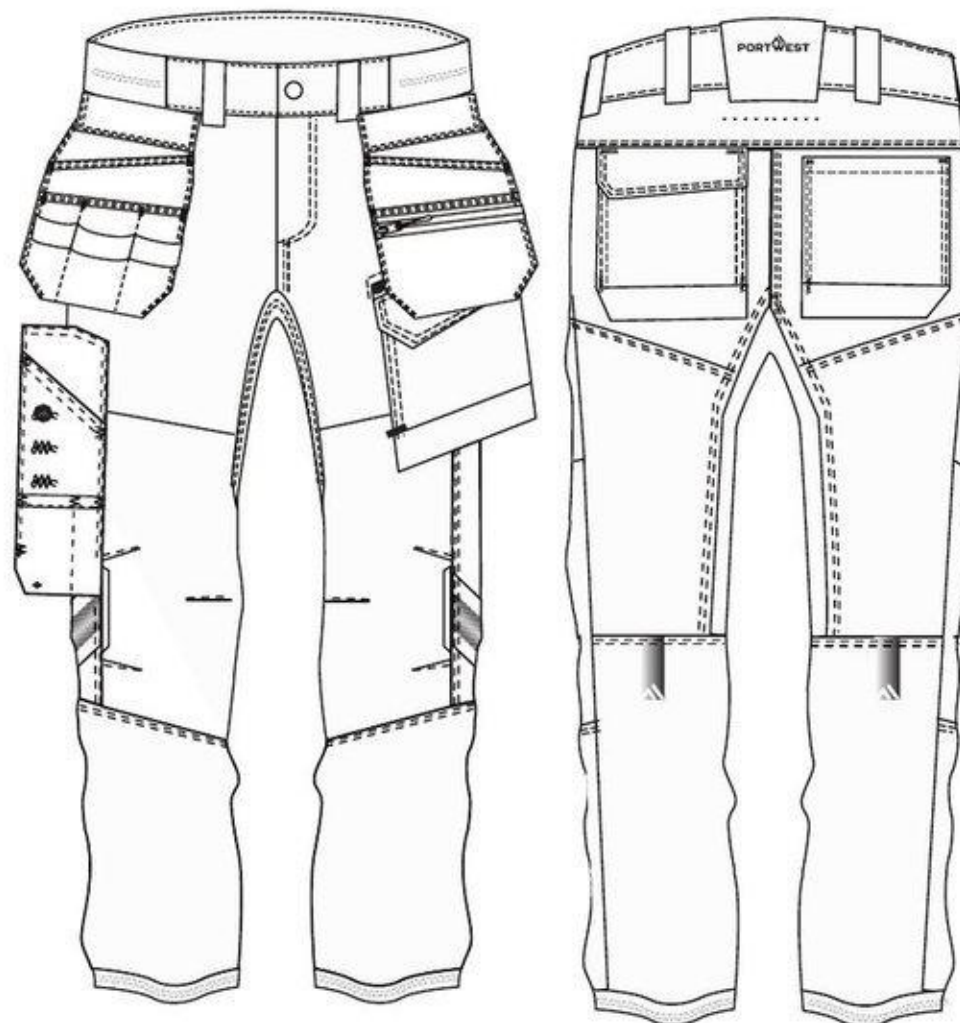

STYLE NO: EV440	DESCRIPTION: EV4 Holster Trouser
------------------------	---

Description	26	28	30	32	33	34	36	38	40	41	42	44	46	48
Waist - relaxed	34.00	36.50	39.00	41.50	42.75	44.00	46.50	49.00	51.50	52.75	54.00	56.50	59.00	61.50
Waist - extended	39.00	41.50	44.00	46.50	47.75	49.00	51.50	54.00	56.50	57.75	59.00	61.50	64.00	66.50
Seat	45.00	47.50	50.00	52.50	53.75	55.00	57.50	60.00	62.50	63.75	65.00	67.50	70.00	72.50
Inner Leg Length - Regular	79.00	79.00	79.00	79.00	79.00	79.00	79.00	79.00	79.00	79.00	79.00	79.00	79.00	79.00
Inner Leg Length - Tall	84.00	84.00	84.00	84.00	84.00	84.00	84.00	84.00	84.00	84.00	84.00	84.00	84.00	84.00