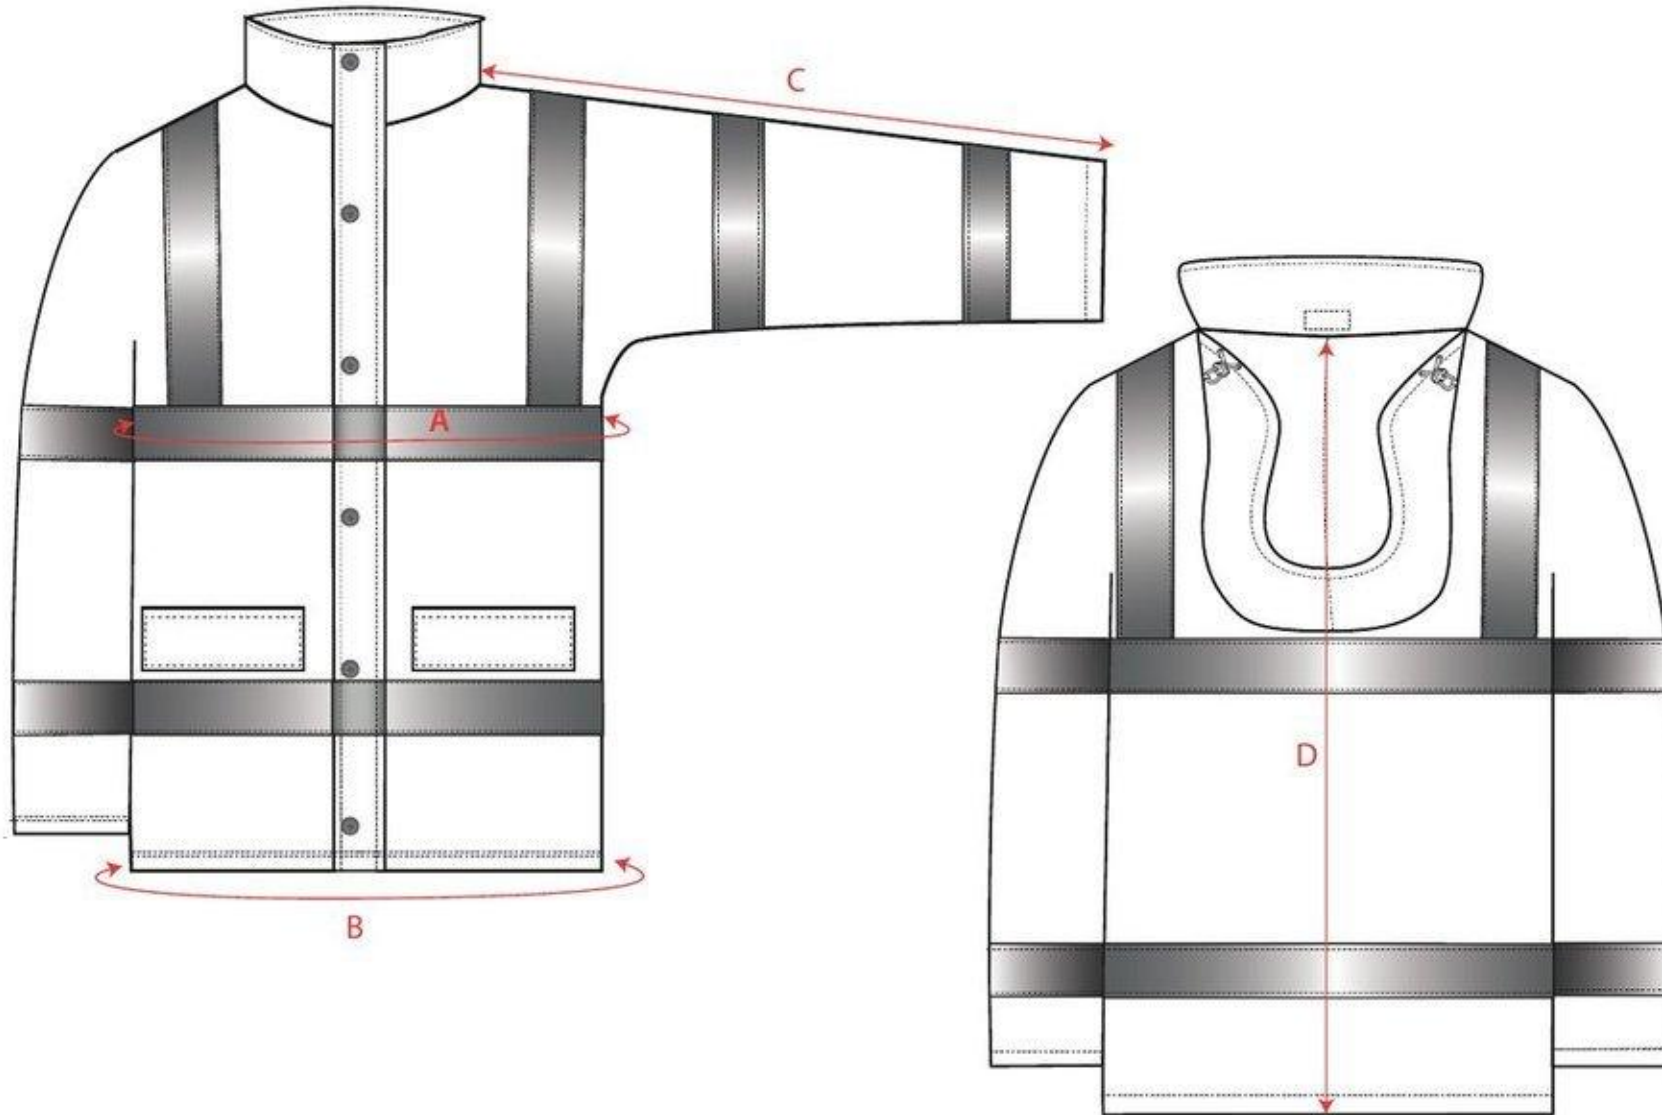

STYLE NO: S468

DESCRIPTION: Hi-Vis 4-in-1 Traffic Jacket

Colourway

		Outer Jacket Measurement								
Measurements		XS	S	M	L	XL	2XL	3XL	4XL	5XL
		80-88	92-96	100-104	108-112	116-124	128-132	136-144	148-152	156-162
Jacket Chest	A	108	116	124	132	140	148	156	164	176
Hem	B	108	116	124	132	140	148	156	164	176
Collar to cuff	C	80	81	82	83	84	85	86	87	87
Centre Back to hem	D	80.5	81.5	82.5	83.5	84.5	85.5	86.5	87.5	88.5