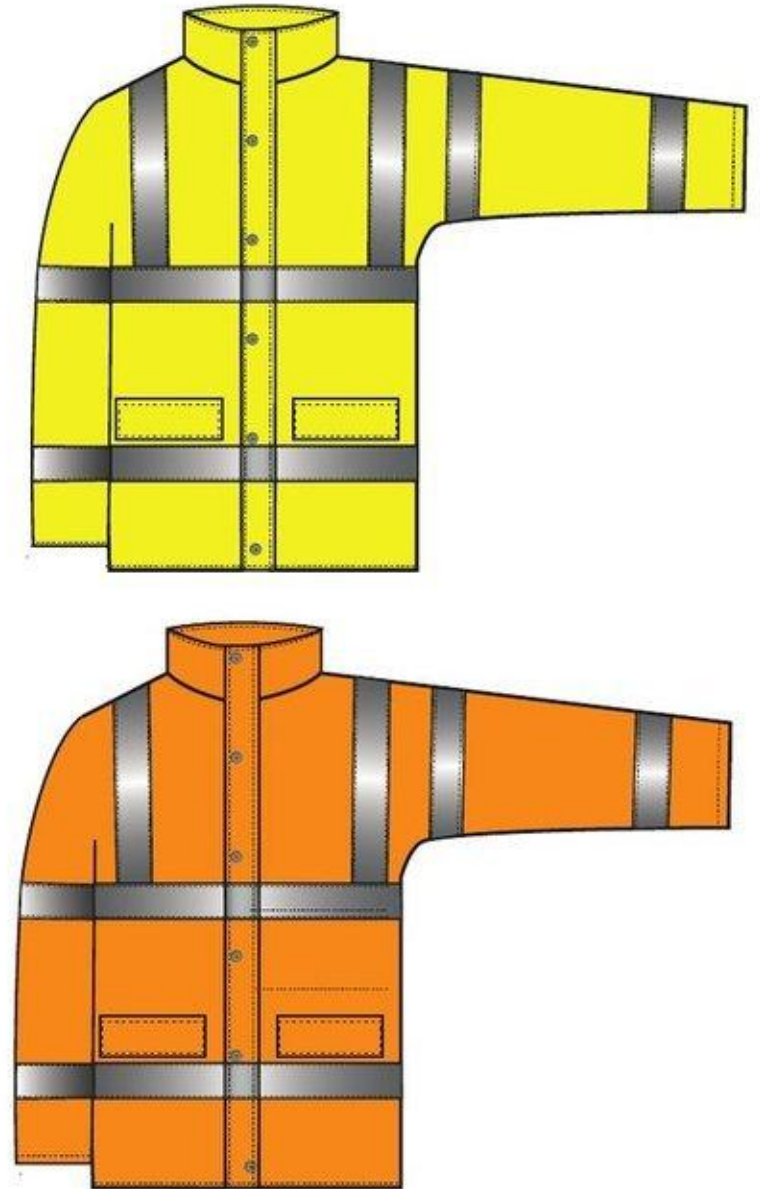

STYLE NO: S468

DESCRIPTION: Hi-Vis 4-in-1 Traffic Jacket

Colourway

		Outer Jacket Measurement								
Measurements		XS	S	M	L	XL	2XL	3XL	4XL	5XL
		80-88	92-96	100-104	108-112	116-124	128-132	136-144	148-152	156-162
Jacket Chest	A	108	116	124	132	140	148	156	164	176
Hem	B	108	116	124	132	140	148	156	164	176
Collar to cuff	C	80	81	82	83	84	85	86	87	87
Centre Back to hem	D	80.5	81.5	82.5	83.5	84.5	85.5	86.5	87.5	88.5