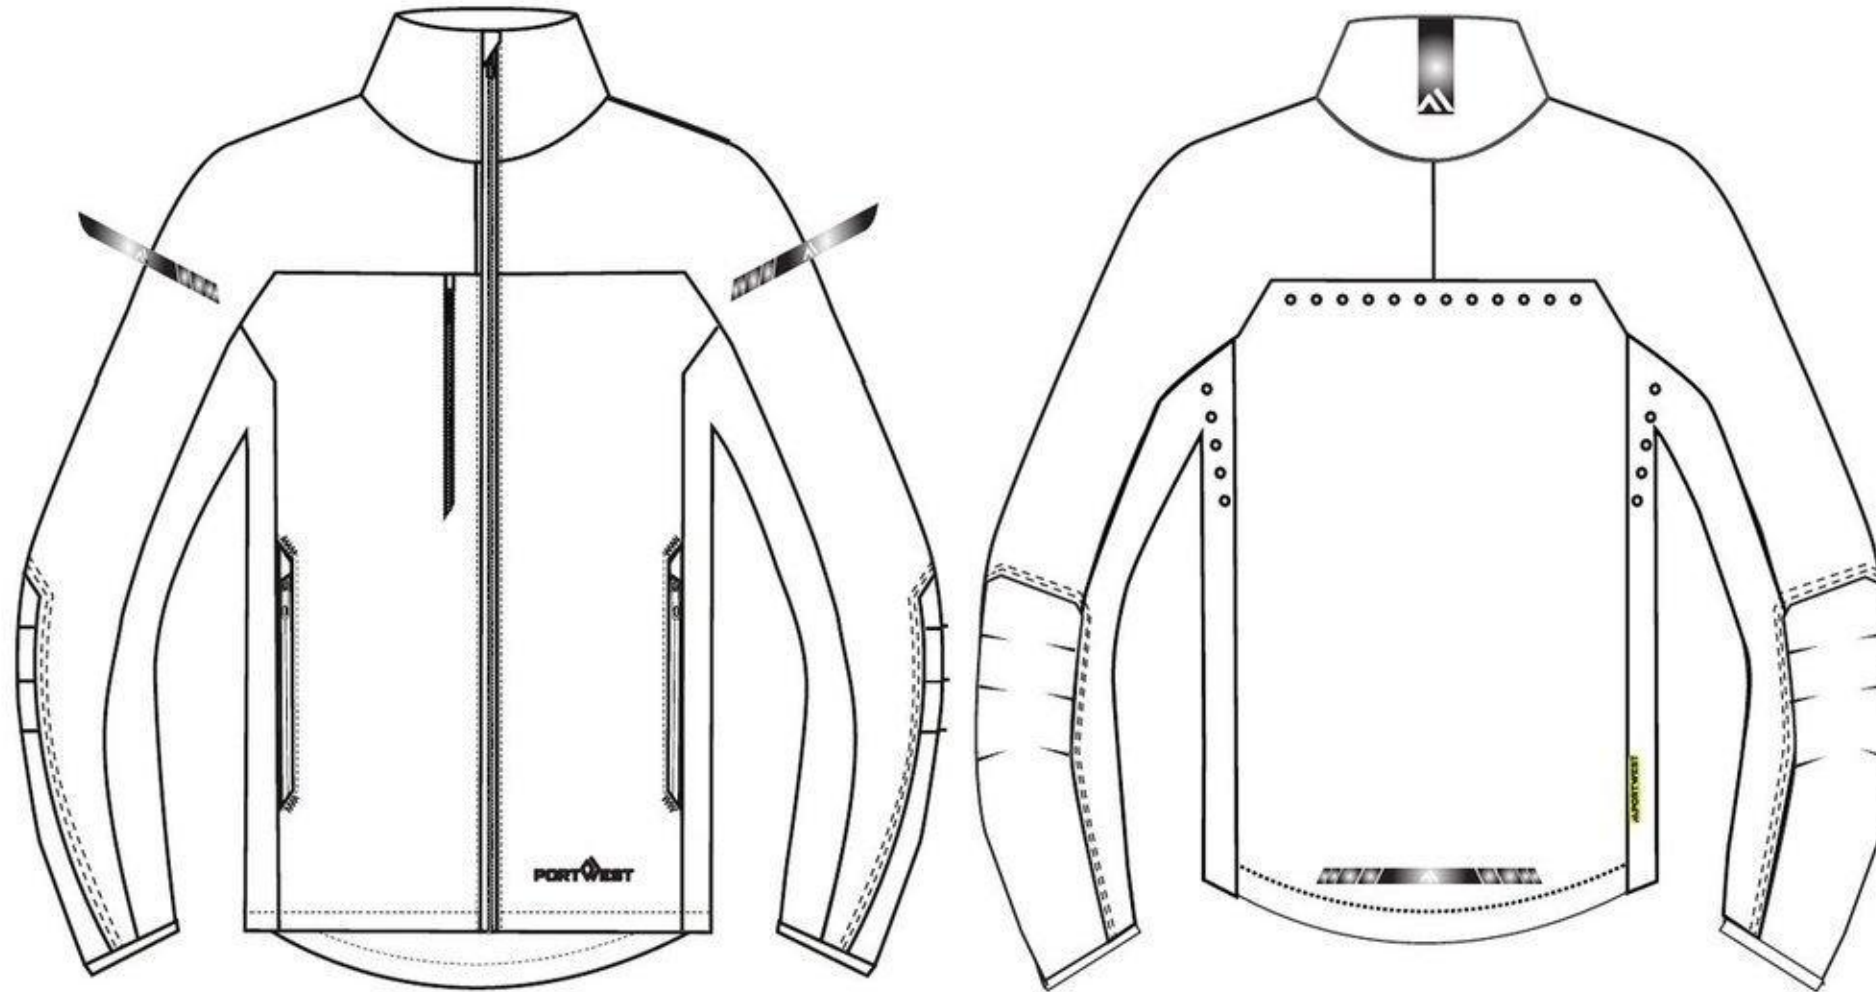

STYLE NO: **EV475** DESCRIPTION: **EV4 Stretch Work Jacket**

Description	S	M	L	XL	XXL	3XL	4XL	5XL
Back Length	73.00	74.00	75.00	77.00	79.00	81.00	83.00	85.00
Chest Width	50.00	54.00	58.00	64.00	68.00	72.00	76.00	82.00
Hem Width - relaxed	50.00	54.00	58.00	64.00	68.00	72.00	76.00	82.00
Sleeve Length - Raglan - Long Sleeve	79.00	81.00	83.00	85.50	87.50	89.50	91.50	94.00