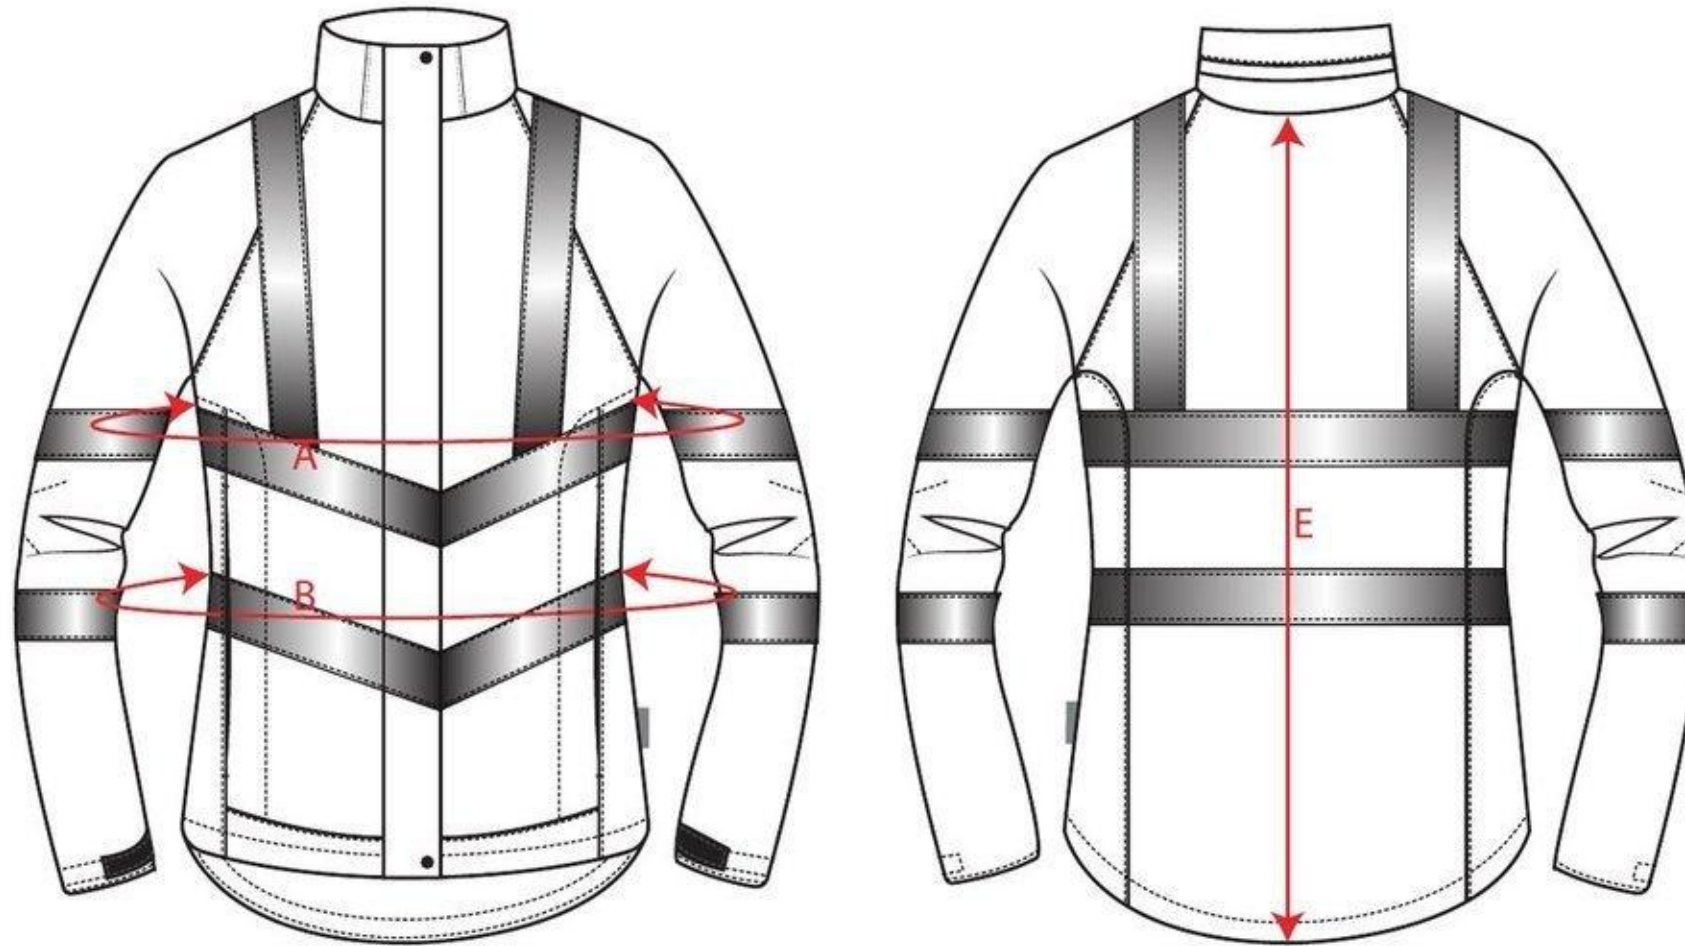

STYLE NO: LW70

DESCRIPTION: Hi Vis Ladies Breathable Jacket

Colourway

Hi Vis Yellow

Hi Vis Orange

Measurements LW70

		XS	S	M	L	XL	XXL	3XL	TOL	Audit	Actual
UK Ladies Size		6	8-10	12-14	16	18-20	22-24	26			
To Fit Chest		72-80	84-88	92-96	100-104	108-112	116-120	124-128		Size	Size
Jacket Chest	A	96	104	112	120	128	136	144			
Waist	B	90	98	106	114	122	130	138			
Centre Back to Hem	E	74	75	76	77	78	79	80			