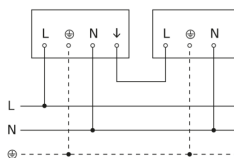

<https://www.steinell.de/en/>

Subject to technical modifications

01.2026 Page 1 from 2

L 10

black
EAN 4007841 084752
Article number 084752

Technical specifications

Housing material	Plastic
Cover material	Plastic, structured

Dimension Drawing

Master circuit diagram

Master/slave interconnection circuit diagram

Master/master interconnection circuit diagram