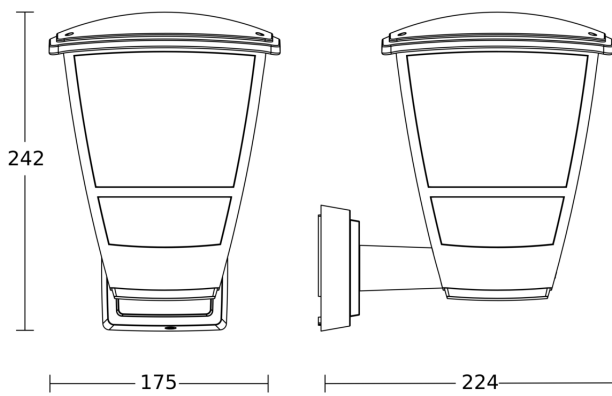

Technical specifications

Dimensions (L x W x H)	224 x 175 x 242 mm
With lamp	No
Manufacturer's Warranty	3 years
With remote control	No
Version	black
PU1, EAN	4007841084752
Application, place	Outdoors
Application, room	front door, courtyard & driveway, all round the building, terrace / balcony
Colour	black
includes sheet of self-adhesive numbers	No
Package content	1
Installation site	wall
Impact resistance	IK03
IP-rating	IP44
Protection class	II
Ambient temperature	from -20 up to 40 °C

<https://www.steinell.de/en/>

Subject to technical modifications

01.2026 Page 1 from 2

L 10

black
EAN 4007841 084752
Article number 084752

Technical specifications

Housing material	Plastic
Cover material	Plastic, structured

Dimension Drawing

Master circuit diagram

Master/slave interconnection circuit diagram

Master/master interconnection circuit diagram