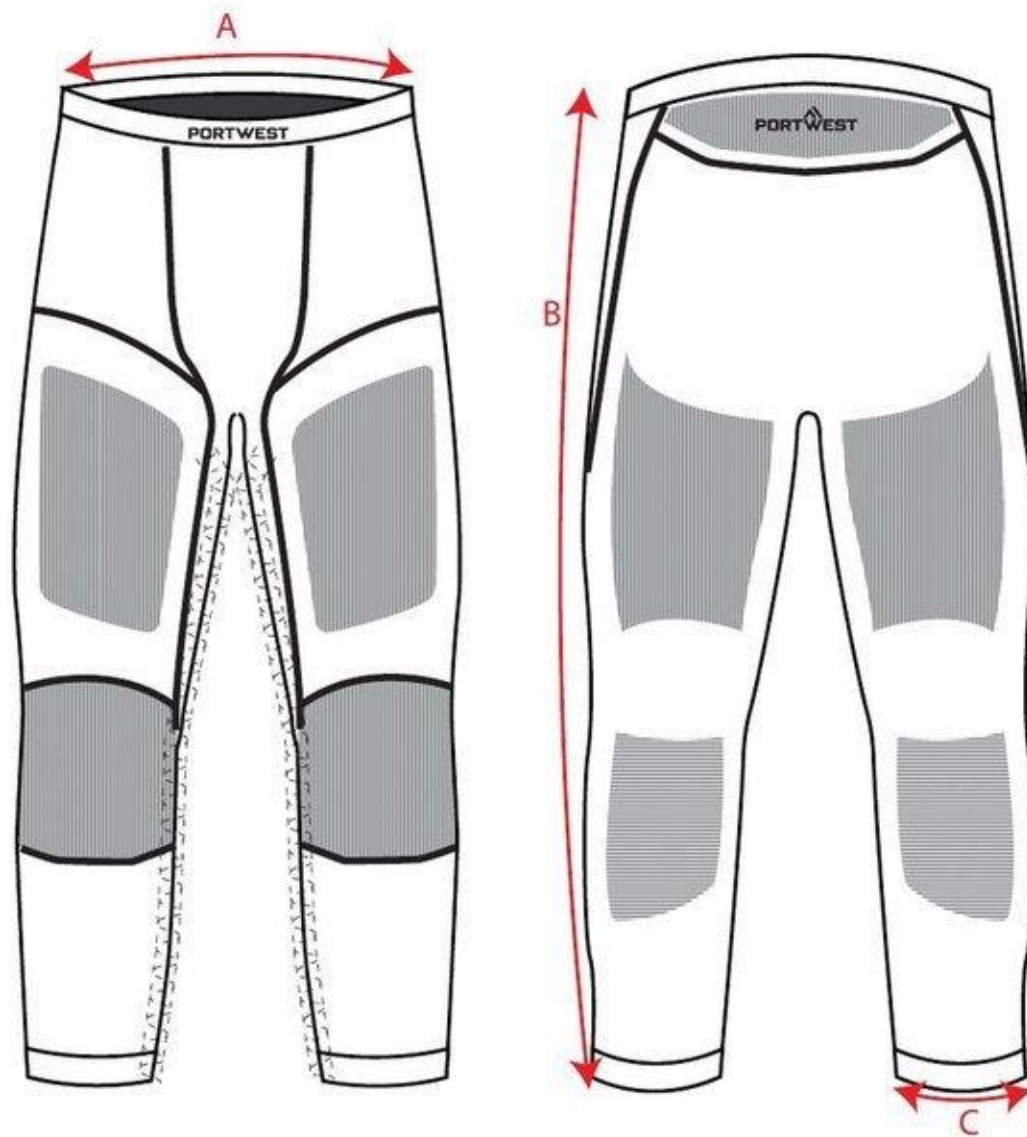

STYLE NO: <b>B171</b>	DESCRIPTION: 60% Polyamide 35% Polyester 5%Spandex
-----------------------	--

B171		S	M	L	XL	XXL
Half Waist Relaxed	A	27.5	29.5	31.5	33.5	35.5
Outer leg including waistband	B	87	89	91	93	95
Ankle width (full)	C	20	22	24	26	28