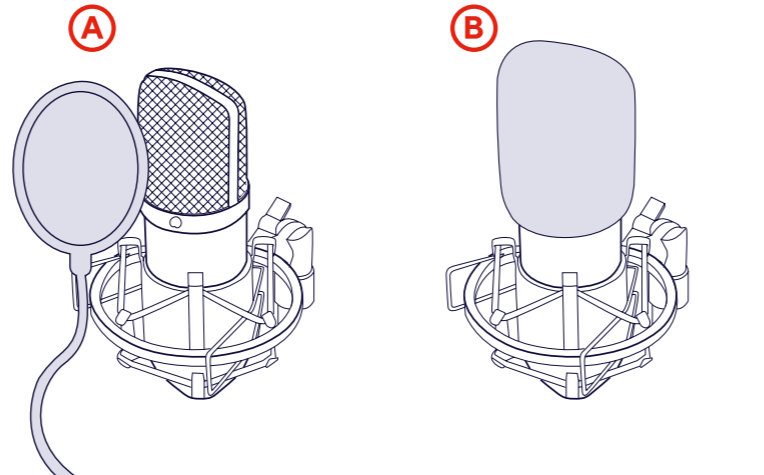

3.

4.

• CLEVER GAMING

GAMING X Trust.

EMITA PLUS
USER GUIDE
 USB STREAMING MICROPHONE

FAQ

WWW.TRUST.COM/22400/FAQ
 Trust International BV - Laan van Barcelona 600 - 3317DD, Dordrecht, The Netherlands
 ©2023 Trust All rights reserved.