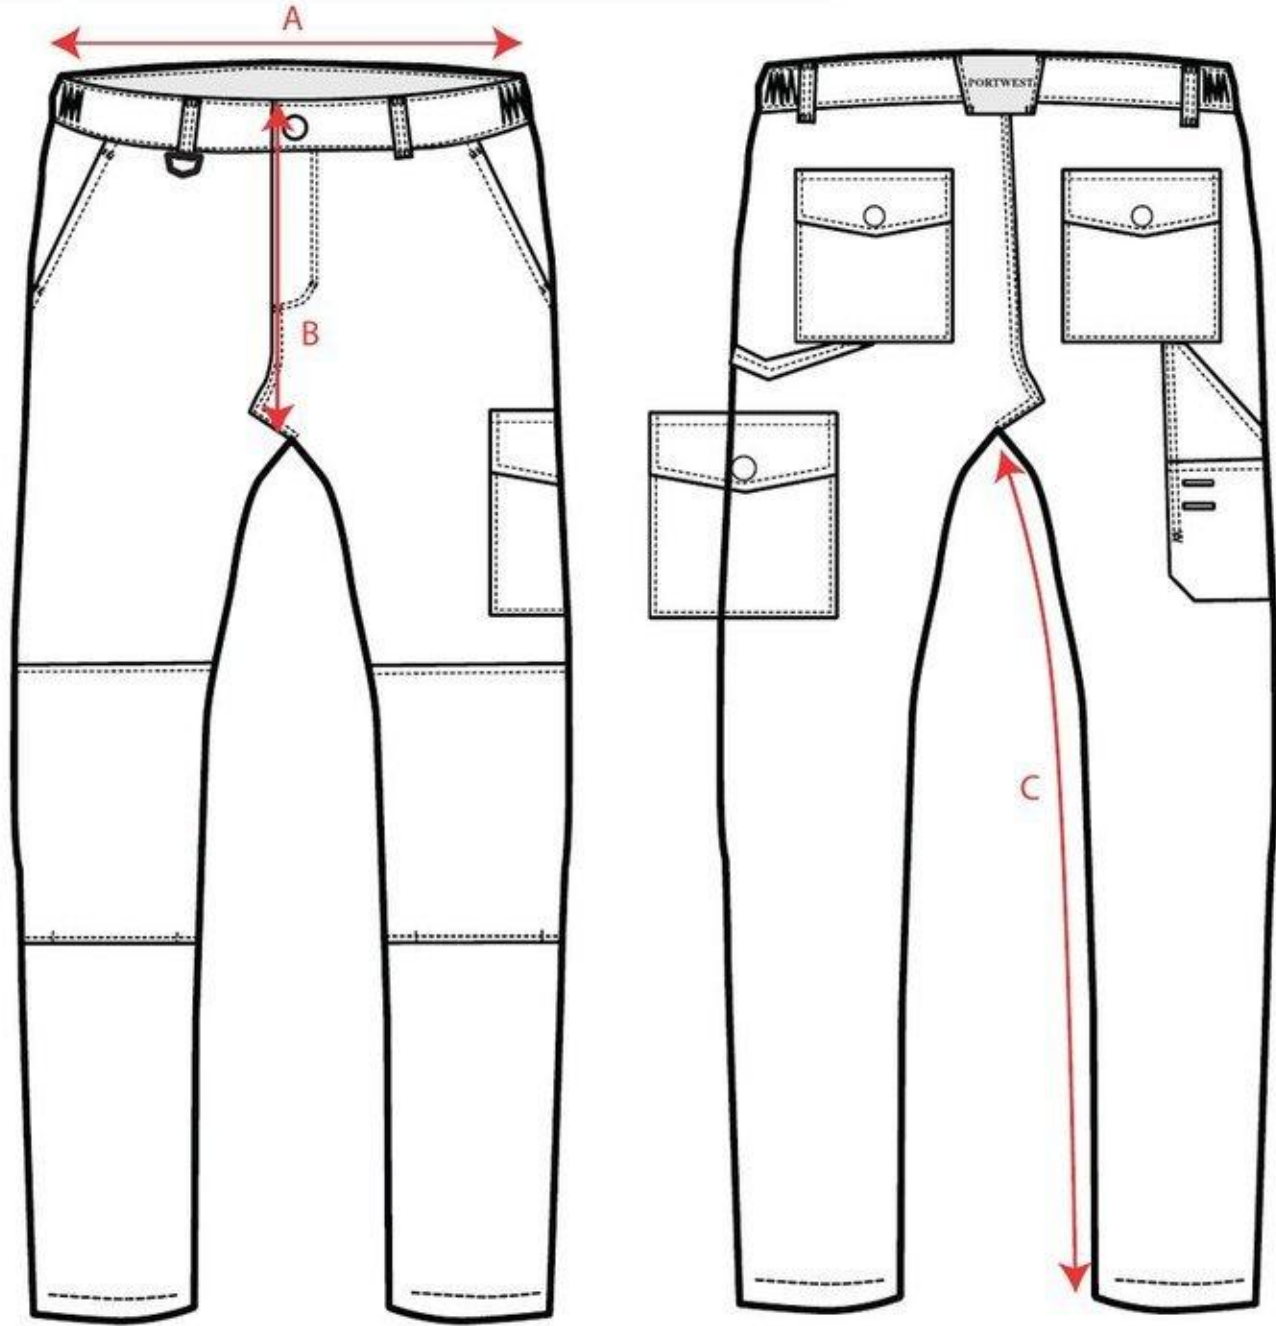

STYLE NO: **CD884** DESCRIPTION: **Super Work Trouser**

DESCRIPTION			28"	30"	32"	33"	34"	36"	38"	40"	41"	42"	44"	46"	48"	50"
Waist, Relaxed	A	cm	71	76	81	84	87	92	97	102	104	107	112	117	122	127
Front Rise, Incl. Waistband	B	cm	27	28	29	29.5	30	31	32	33	33.5	34	35	36	37	38
Inside Leg Regular	C	cm	79	79	79	79	79	79	79	79	79	79	79	79	79	79