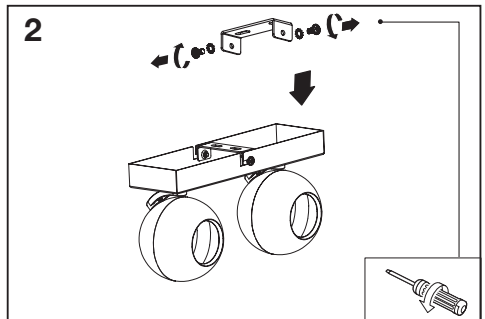

MULTIHEAD SPOT SPHERAL

MULTIHEAD SPOT SPHERAL

	EAN	W _{MAX.} LED	⊖(°C)	IP	V~	Hz	⊞
LED SPOT SPHERAL 1XGU10 RD BK	4099854588402	1x6.0	-20...+40	20	220-240	50/60	215g
LED SPOT SPHERAL 2XGU10 BK	4099854588426	2x6.0	-20...+40	20	220-240	50/60	420g
LED SPOT SPHERAL 3XGU10 BK	4099854588440	3x6.0	-20...+40	20	220-240	50/60	775g
LED SPOT SPHERAL PL 4XGU10 BK	4099854588464	4x6.0	-20...+40	20	220-240	50/60	930g
LED SPOT SPHERAL 4XGU10 BK	4099854588488	4x6.0	-20...+40	20	220-240	50/60	1032g
LED SPOT SPHERAL PEND 1XGU10 BK	4099854588525	1x6.0	-20...+40	20	220-240	50/60	330g
LED SPOT SPHERAL PEND 3XGU10 BK	4099854588549	3x6.0	-20...+40	20	220-240	50/60	1042g
LED SPOT SPHERAL 1XGU10 RD WT	4099854588563	1x6.0	-20...+40	20	220-240	50/60	215g
LED SPOT SPHERAL 2XGU10 WT	4099854588587	2x6.0	-20...+40	20	220-240	50/60	420g
LED SPOT SPHERAL 3XGU10 WT	4099854588600	3x6.0	-20...+40	20	220-240	50/60	775g
LED SPOT SPHERAL PL 4XGU10 WT	4099854588624	4x6.0	-20...+40	20	220-240	50/60	930g
LED SPOT SPHERAL 4XGU10 WT	4099854588648	4x6.0	-20...+40	20	220-240	50/60	1032g
LED SPOT SPHERAL PEND 1XGU10 WT	4099854588709	1x6.0	-20...+40	20	220-240	50/60	330g
LED SPOT SPHERAL PEND 3XGU10 WT	4099854588723	3x6.0	-20...+40	20	220-240	50/60	1042g

 <p>4099854588402 4099854588563</p>	 <p>4099854588426 4099854588587</p>	 <p>4099854588440 4099854588600</p>
 <p>4099854588464 4099854588624</p>	 <p>4099854588488 4099854588648</p>	

mm

	L	W	H1	H2	D
LED SPOT SPHERAL 1XGU10 RD BK/WT	100	85	121	73	-
LED SPOT SPHERAL 2XGU10 BK/WT	220	73	119	73	-
LED SPOT SPHERAL 3XGU10 BK/WT	380	32	119	73	-
LED SPOT SPHERAL PL 4XGU10 BK/WT	215	210	119	73	-
LED SPOT SPHERAL 4XGU10 BK/WT	500	73	119	73	-
LED SPOT SPHERAL PEND 1XGU10 BK/WT	-	-	1100	73	105
LED SPOT SPHERAL PEND 3XGU10 BK/WT	390	90	1100	73	-