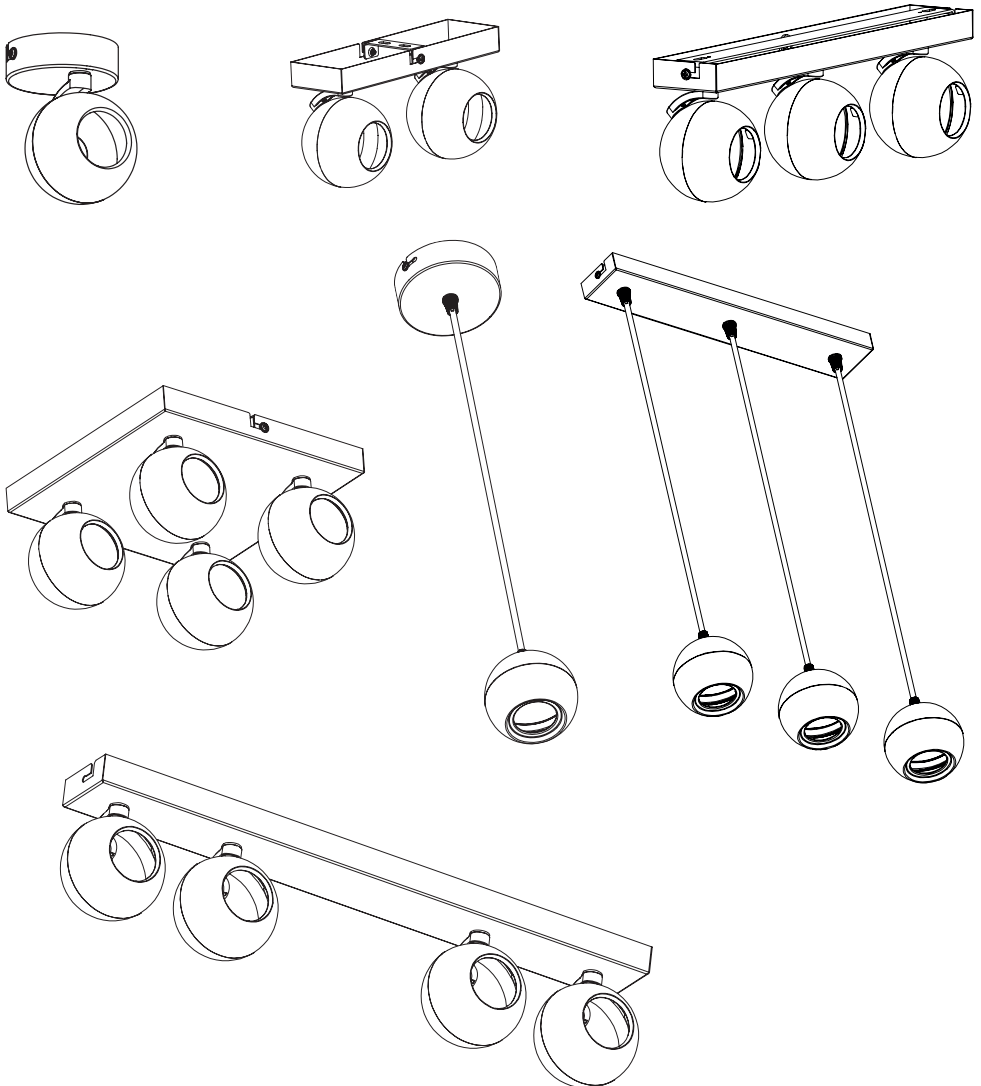

MULTIHEAD SPOT SPHERAL

MULTIHEAD SPOT SPHERAL

	EAN	W _{MAX.} LED	⊖(°C)	IP	V~	Hz	⊞
LED SPOT SPHERAL 1XGU10 RD BK	4099854588402	1x6.0	-20...+40	20	220-240	50/60	215g
LED SPOT SPHERAL 2XGU10 BK	4099854588426	2x6.0	-20...+40	20	220-240	50/60	420g
LED SPOT SPHERAL 3XGU10 BK	4099854588440	3x6.0	-20...+40	20	220-240	50/60	775g
LED SPOT SPHERAL PL 4XGU10 BK	4099854588464	4x6.0	-20...+40	20	220-240	50/60	930g
LED SPOT SPHERAL 4XGU10 BK	4099854588488	4x6.0	-20...+40	20	220-240	50/60	1032g
LED SPOT SPHERAL PEND 1XGU10 BK	4099854588525	1x6.0	-20...+40	20	220-240	50/60	330g
LED SPOT SPHERAL PEND 3XGU10 BK	4099854588549	3x6.0	-20...+40	20	220-240	50/60	1042g
LED SPOT SPHERAL 1XGU10 RD WT	4099854588563	1x6.0	-20...+40	20	220-240	50/60	215g
LED SPOT SPHERAL 2XGU10 WT	4099854588587	2x6.0	-20...+40	20	220-240	50/60	420g
LED SPOT SPHERAL 3XGU10 WT	4099854588600	3x6.0	-20...+40	20	220-240	50/60	775g
LED SPOT SPHERAL PL 4XGU10 WT	4099854588624	4x6.0	-20...+40	20	220-240	50/60	930g
LED SPOT SPHERAL 4XGU10 WT	4099854588648	4x6.0	-20...+40	20	220-240	50/60	1032g
LED SPOT SPHERAL PEND 1XGU10 WT	4099854588709	1x6.0	-20...+40	20	220-240	50/60	330g
LED SPOT SPHERAL PEND 3XGU10 WT	4099854588723	3x6.0	-20...+40	20	220-240	50/60	1042g

 <p>4099854588402 4099854588563</p>	 <p>4099854588426 4099854588587</p>	 <p>4099854588440 4099854588600</p>
 <p>4099854588464 4099854588624</p>	 <p>4099854588488 4099854588648</p>	

mm

	L	W	H1	H2	D
LED SPOT SPHERAL 1XGU10 RD BK/WT	100	85	121	73	-
LED SPOT SPHERAL 2XGU10 BK/WT	220	73	119	73	-
LED SPOT SPHERAL 3XGU10 BK/WT	380	32	119	73	-
LED SPOT SPHERAL PL 4XGU10 BK/WT	215	210	119	73	-
LED SPOT SPHERAL 4XGU10 BK/WT	500	73	119	73	-
LED SPOT SPHERAL PEND 1XGU10 BK/WT	-	-	1100	73	105
LED SPOT SPHERAL PEND 3XGU10 BK/WT	390	90	1100	73	-