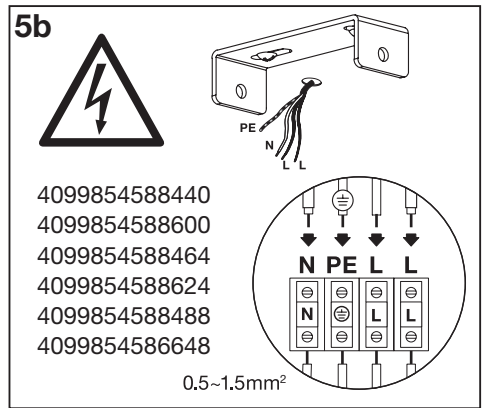

MULTIHEAD SPOT SPHERAL

MULTIHEAD SPOT SPHERAL

	EAN	W _{MAX.} LED	⊖(°C)	IP	V~	Hz	⊞
LED SPOT SPHERAL 1XGU10 RD BK	4099854588402	1x6.0	-20...+40	20	220-240	50/60	215g
LED SPOT SPHERAL 2XGU10 BK	4099854588426	2x6.0	-20...+40	20	220-240	50/60	420g
LED SPOT SPHERAL 3XGU10 BK	4099854588440	3x6.0	-20...+40	20	220-240	50/60	775g
LED SPOT SPHERAL PL 4XGU10 BK	4099854588464	4x6.0	-20...+40	20	220-240	50/60	930g
LED SPOT SPHERAL 4XGU10 BK	4099854588488	4x6.0	-20...+40	20	220-240	50/60	1032g
LED SPOT SPHERAL PEND 1XGU10 BK	4099854588525	1x6.0	-20...+40	20	220-240	50/60	330g
LED SPOT SPHERAL PEND 3XGU10 BK	4099854588549	3x6.0	-20...+40	20	220-240	50/60	1042g
LED SPOT SPHERAL 1XGU10 RD WT	4099854588563	1x6.0	-20...+40	20	220-240	50/60	215g
LED SPOT SPHERAL 2XGU10 WT	4099854588587	2x6.0	-20...+40	20	220-240	50/60	420g
LED SPOT SPHERAL 3XGU10 WT	4099854588600	3x6.0	-20...+40	20	220-240	50/60	775g
LED SPOT SPHERAL PL 4XGU10 WT	4099854588624	4x6.0	-20...+40	20	220-240	50/60	930g
LED SPOT SPHERAL 4XGU10 WT	4099854588648	4x6.0	-20...+40	20	220-240	50/60	1032g
LED SPOT SPHERAL PEND 1XGU10 WT	4099854588709	1x6.0	-20...+40	20	220-240	50/60	330g
LED SPOT SPHERAL PEND 3XGU10 WT	4099854588723	3x6.0	-20...+40	20	220-240	50/60	1042g

 <p>4099854588402 4099854588563</p>	 <p>4099854588426 4099854588587</p>	 <p>4099854588440 4099854588600</p>
 <p>4099854588464 4099854588624</p>	 <p>4099854588488 4099854588648</p>	

mm

	L	W	H1	H2	D
LED SPOT SPHERAL 1XGU10 RD BK/WT	100	85	121	73	-
LED SPOT SPHERAL 2XGU10 BK/WT	220	73	119	73	-
LED SPOT SPHERAL 3XGU10 BK/WT	380	32	119	73	-
LED SPOT SPHERAL PL 4XGU10 BK/WT	215	210	119	73	-
LED SPOT SPHERAL 4XGU10 BK/WT	500	73	119	73	-
LED SPOT SPHERAL PEND 1XGU10 BK/WT	-	-	1100	73	105
LED SPOT SPHERAL PEND 3XGU10 BK/WT	390	90	1100	73	-