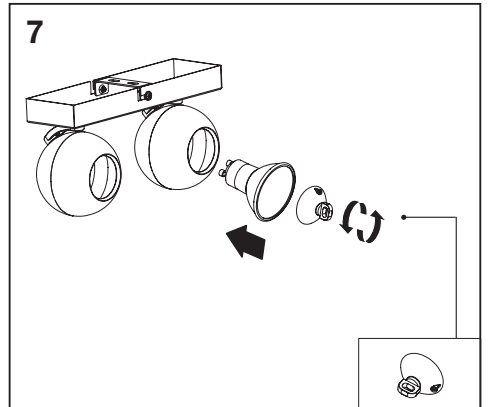

MULTIHEAD SPOT SPHERAL

MULTIHEAD SPOT SPHERAL

	EAN	W _{MAX.} LED	⊖(°C)	IP	V~	Hz	⊞
LED SPOT SPHERAL 1XGU10 RD BK	4099854588402	1x6.0	-20...+40	20	220-240	50/60	215g
LED SPOT SPHERAL 2XGU10 BK	4099854588426	2x6.0	-20...+40	20	220-240	50/60	420g
LED SPOT SPHERAL 3XGU10 BK	4099854588440	3x6.0	-20...+40	20	220-240	50/60	775g
LED SPOT SPHERAL PL 4XGU10 BK	4099854588464	4x6.0	-20...+40	20	220-240	50/60	930g
LED SPOT SPHERAL 4XGU10 BK	4099854588488	4x6.0	-20...+40	20	220-240	50/60	1032g
LED SPOT SPHERAL PEND 1XGU10 BK	4099854588525	1x6.0	-20...+40	20	220-240	50/60	330g
LED SPOT SPHERAL PEND 3XGU10 BK	4099854588549	3x6.0	-20...+40	20	220-240	50/60	1042g
LED SPOT SPHERAL 1XGU10 RD WT	4099854588563	1x6.0	-20...+40	20	220-240	50/60	215g
LED SPOT SPHERAL 2XGU10 WT	4099854588587	2x6.0	-20...+40	20	220-240	50/60	420g
LED SPOT SPHERAL 3XGU10 WT	4099854588600	3x6.0	-20...+40	20	220-240	50/60	775g
LED SPOT SPHERAL PL 4XGU10 WT	4099854588624	4x6.0	-20...+40	20	220-240	50/60	930g
LED SPOT SPHERAL 4XGU10 WT	4099854588648	4x6.0	-20...+40	20	220-240	50/60	1032g
LED SPOT SPHERAL PEND 1XGU10 WT	4099854588709	1x6.0	-20...+40	20	220-240	50/60	330g
LED SPOT SPHERAL PEND 3XGU10 WT	4099854588723	3x6.0	-20...+40	20	220-240	50/60	1042g

 <p>4099854588402 4099854588563</p>	 <p>4099854588426 4099854588587</p>	 <p>4099854588440 4099854588600</p>
 <p>4099854588464 4099854588624</p>	 <p>4099854588488 4099854588648</p>	

mm

	L	W	H1	H2	D
LED SPOT SPHERAL 1XGU10 RD BK/WT	100	85	121	73	-
LED SPOT SPHERAL 2XGU10 BK/WT	220	73	119	73	-
LED SPOT SPHERAL 3XGU10 BK/WT	380	32	119	73	-
LED SPOT SPHERAL PL 4XGU10 BK/WT	215	210	119	73	-
LED SPOT SPHERAL 4XGU10 BK/WT	500	73	119	73	-
LED SPOT SPHERAL PEND 1XGU10 BK/WT	-	-	1100	73	105
LED SPOT SPHERAL PEND 3XGU10 BK/WT	390	90	1100	73	-