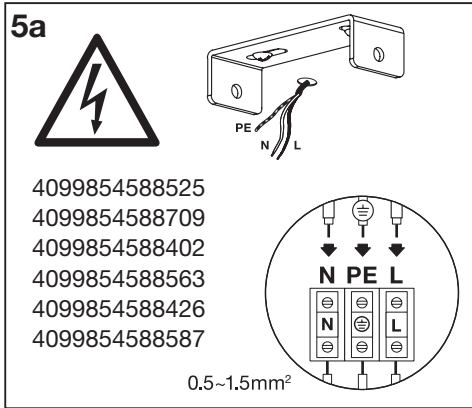

MULTIHEAD SPOT SPHERAL

MULTIHEAD SPOT SPHERAL

	EAN	W _{MAX.} LED	⊖(°C)	IP	V~	Hz	⊞
LED SPOT SPHERAL 1XGU10 RD BK	4099854588402	1x6.0	-20...+40	20	220-240	50/60	215g
LED SPOT SPHERAL 2XGU10 BK	4099854588426	2x6.0	-20...+40	20	220-240	50/60	420g
LED SPOT SPHERAL 3XGU10 BK	4099854588440	3x6.0	-20...+40	20	220-240	50/60	775g
LED SPOT SPHERAL PL 4XGU10 BK	4099854588464	4x6.0	-20...+40	20	220-240	50/60	930g
LED SPOT SPHERAL 4XGU10 BK	4099854588488	4x6.0	-20...+40	20	220-240	50/60	1032g
LED SPOT SPHERAL PEND 1XGU10 BK	4099854588525	1x6.0	-20...+40	20	220-240	50/60	330g
LED SPOT SPHERAL PEND 3XGU10 BK	4099854588549	3x6.0	-20...+40	20	220-240	50/60	1042g
LED SPOT SPHERAL 1XGU10 RD WT	4099854588563	1x6.0	-20...+40	20	220-240	50/60	215g
LED SPOT SPHERAL 2XGU10 WT	4099854588587	2x6.0	-20...+40	20	220-240	50/60	420g
LED SPOT SPHERAL 3XGU10 WT	4099854588600	3x6.0	-20...+40	20	220-240	50/60	775g
LED SPOT SPHERAL PL 4XGU10 WT	4099854588624	4x6.0	-20...+40	20	220-240	50/60	930g
LED SPOT SPHERAL 4XGU10 WT	4099854588648	4x6.0	-20...+40	20	220-240	50/60	1032g
LED SPOT SPHERAL PEND 1XGU10 WT	4099854588709	1x6.0	-20...+40	20	220-240	50/60	330g
LED SPOT SPHERAL PEND 3XGU10 WT	4099854588723	3x6.0	-20...+40	20	220-240	50/60	1042g

 <p>4099854588402 4099854588563</p>	 <p>4099854588426 4099854588587</p>	 <p>4099854588440 4099854588600</p>
 <p>4099854588464 4099854588624</p>	 <p>4099854588488 4099854588648</p>	

mm

	L	W	H1	H2	D
LED SPOT SPHERAL 1XGU10 RD BK/WT	100	85	121	73	-
LED SPOT SPHERAL 2XGU10 BK/WT	220	73	119	73	-
LED SPOT SPHERAL 3XGU10 BK/WT	380	32	119	73	-
LED SPOT SPHERAL PL 4XGU10 BK/WT	215	210	119	73	-
LED SPOT SPHERAL 4XGU10 BK/WT	500	73	119	73	-
LED SPOT SPHERAL PEND 1XGU10 BK/WT	-	-	1100	73	105
LED SPOT SPHERAL PEND 3XGU10 BK/WT	390	90	1100	73	-