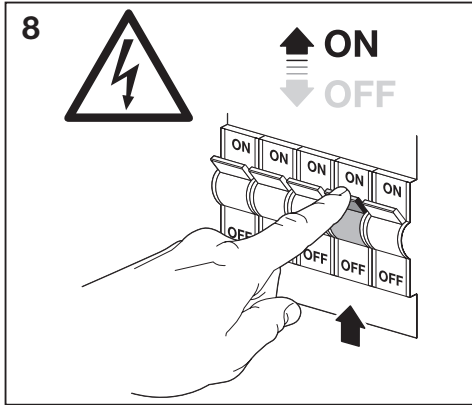

LEDVANCE SASU
CQM, 5 rue d'Altorf
67120 Molsheim France
www.ledvance.com

C10449057
G11234143
16.09.25

® LEDVANCE Ltd, Sterling House,
810 Mandarin Court, Warrington,
Cheshire, WA1 1GG, United Kingdom