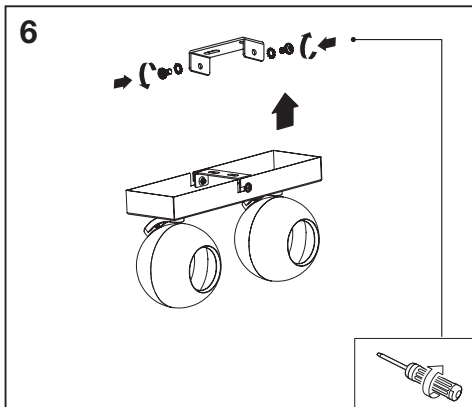

MULTIHEAD SPOT SPHERAL

MULTIHEAD SPOT SPHERAL

	EAN	W _{MAX.} LED	⊖(°C)	IP	V~	Hz	⊞
LED SPOT SPHERAL 1XGU10 RD BK	4099854588402	1x6.0	-20...+40	20	220-240	50/60	215g
LED SPOT SPHERAL 2XGU10 BK	4099854588426	2x6.0	-20...+40	20	220-240	50/60	420g
LED SPOT SPHERAL 3XGU10 BK	4099854588440	3x6.0	-20...+40	20	220-240	50/60	775g
LED SPOT SPHERAL PL 4XGU10 BK	4099854588464	4x6.0	-20...+40	20	220-240	50/60	930g
LED SPOT SPHERAL 4XGU10 BK	4099854588488	4x6.0	-20...+40	20	220-240	50/60	1032g
LED SPOT SPHERAL PEND 1XGU10 BK	4099854588525	1x6.0	-20...+40	20	220-240	50/60	330g
LED SPOT SPHERAL PEND 3XGU10 BK	4099854588549	3x6.0	-20...+40	20	220-240	50/60	1042g
LED SPOT SPHERAL 1XGU10 RD WT	4099854588563	1x6.0	-20...+40	20	220-240	50/60	215g
LED SPOT SPHERAL 2XGU10 WT	4099854588587	2x6.0	-20...+40	20	220-240	50/60	420g
LED SPOT SPHERAL 3XGU10 WT	4099854588600	3x6.0	-20...+40	20	220-240	50/60	775g
LED SPOT SPHERAL PL 4XGU10 WT	4099854588624	4x6.0	-20...+40	20	220-240	50/60	930g
LED SPOT SPHERAL 4XGU10 WT	4099854588648	4x6.0	-20...+40	20	220-240	50/60	1032g
LED SPOT SPHERAL PEND 1XGU10 WT	4099854588709	1x6.0	-20...+40	20	220-240	50/60	330g
LED SPOT SPHERAL PEND 3XGU10 WT	4099854588723	3x6.0	-20...+40	20	220-240	50/60	1042g

 <p>4099854588402 4099854588563</p>	 <p>4099854588426 4099854588587</p>	 <p>4099854588440 4099854588600</p>
 <p>4099854588464 4099854588624</p>	 <p>4099854588488 4099854588648</p>	

mm

	L	W	H1	H2	D
LED SPOT SPHERAL 1XGU10 RD BK/WT	100	85	121	73	-
LED SPOT SPHERAL 2XGU10 BK/WT	220	73	119	73	-
LED SPOT SPHERAL 3XGU10 BK/WT	380	32	119	73	-
LED SPOT SPHERAL PL 4XGU10 BK/WT	215	210	119	73	-
LED SPOT SPHERAL 4XGU10 BK/WT	500	73	119	73	-
LED SPOT SPHERAL PEND 1XGU10 BK/WT	-	-	1100	73	105
LED SPOT SPHERAL PEND 3XGU10 BK/WT	390	90	1100	73	-