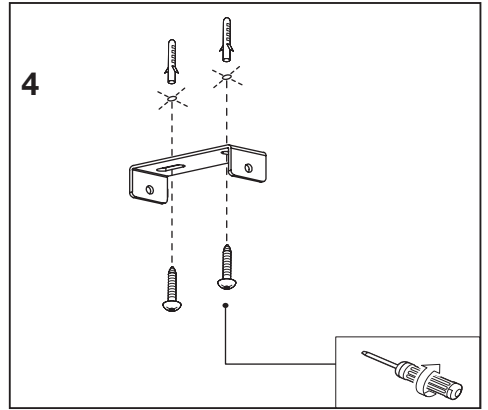

MULTIHEAD SPOT SPHERAL

MULTIHEAD SPOT SPHERAL

	EAN	W _{MAX.} LED	⊖(°C)	IP	V~	Hz	⊞
LED SPOT SPHERAL 1XGU10 RD BK	4099854588402	1x6.0	-20...+40	20	220-240	50/60	215g
LED SPOT SPHERAL 2XGU10 BK	4099854588426	2x6.0	-20...+40	20	220-240	50/60	420g
LED SPOT SPHERAL 3XGU10 BK	4099854588440	3x6.0	-20...+40	20	220-240	50/60	775g
LED SPOT SPHERAL PL 4XGU10 BK	4099854588464	4x6.0	-20...+40	20	220-240	50/60	930g
LED SPOT SPHERAL 4XGU10 BK	4099854588488	4x6.0	-20...+40	20	220-240	50/60	1032g
LED SPOT SPHERAL PEND 1XGU10 BK	4099854588525	1x6.0	-20...+40	20	220-240	50/60	330g
LED SPOT SPHERAL PEND 3XGU10 BK	4099854588549	3x6.0	-20...+40	20	220-240	50/60	1042g
LED SPOT SPHERAL 1XGU10 RD WT	4099854588563	1x6.0	-20...+40	20	220-240	50/60	215g
LED SPOT SPHERAL 2XGU10 WT	4099854588587	2x6.0	-20...+40	20	220-240	50/60	420g
LED SPOT SPHERAL 3XGU10 WT	4099854588600	3x6.0	-20...+40	20	220-240	50/60	775g
LED SPOT SPHERAL PL 4XGU10 WT	4099854588624	4x6.0	-20...+40	20	220-240	50/60	930g
LED SPOT SPHERAL 4XGU10 WT	4099854588648	4x6.0	-20...+40	20	220-240	50/60	1032g
LED SPOT SPHERAL PEND 1XGU10 WT	4099854588709	1x6.0	-20...+40	20	220-240	50/60	330g
LED SPOT SPHERAL PEND 3XGU10 WT	4099854588723	3x6.0	-20...+40	20	220-240	50/60	1042g

 <p>4099854588402 4099854588563</p>	 <p>4099854588426 4099854588587</p>	 <p>4099854588440 4099854588600</p>
 <p>4099854588464 4099854588624</p>	 <p>4099854588488 4099854588648</p>	

mm

	L	W	H1	H2	D
LED SPOT SPHERAL 1XGU10 RD BK/WT	100	85	121	73	-
LED SPOT SPHERAL 2XGU10 BK/WT	220	73	119	73	-
LED SPOT SPHERAL 3XGU10 BK/WT	380	32	119	73	-
LED SPOT SPHERAL PL 4XGU10 BK/WT	215	210	119	73	-
LED SPOT SPHERAL 4XGU10 BK/WT	500	73	119	73	-
LED SPOT SPHERAL PEND 1XGU10 BK/WT	-	-	1100	73	105
LED SPOT SPHERAL PEND 3XGU10 BK/WT	390	90	1100	73	-