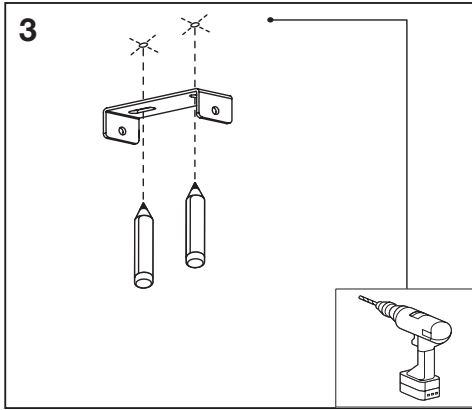

MULTIHEAD SPOT SPHERAL

MULTIHEAD SPOT SPHERAL

	EAN	W _{MAX.} LED	⊖(°C)	IP	V~	Hz	⊞
LED SPOT SPHERAL 1XGU10 RD BK	4099854588402	1x6.0	-20...+40	20	220-240	50/60	215g
LED SPOT SPHERAL 2XGU10 BK	4099854588426	2x6.0	-20...+40	20	220-240	50/60	420g
LED SPOT SPHERAL 3XGU10 BK	4099854588440	3x6.0	-20...+40	20	220-240	50/60	775g
LED SPOT SPHERAL PL 4XGU10 BK	4099854588464	4x6.0	-20...+40	20	220-240	50/60	930g
LED SPOT SPHERAL 4XGU10 BK	4099854588488	4x6.0	-20...+40	20	220-240	50/60	1032g
LED SPOT SPHERAL PEND 1XGU10 BK	4099854588525	1x6.0	-20...+40	20	220-240	50/60	330g
LED SPOT SPHERAL PEND 3XGU10 BK	4099854588549	3x6.0	-20...+40	20	220-240	50/60	1042g
LED SPOT SPHERAL 1XGU10 RD WT	4099854588563	1x6.0	-20...+40	20	220-240	50/60	215g
LED SPOT SPHERAL 2XGU10 WT	4099854588587	2x6.0	-20...+40	20	220-240	50/60	420g
LED SPOT SPHERAL 3XGU10 WT	4099854588600	3x6.0	-20...+40	20	220-240	50/60	775g
LED SPOT SPHERAL PL 4XGU10 WT	4099854588624	4x6.0	-20...+40	20	220-240	50/60	930g
LED SPOT SPHERAL 4XGU10 WT	4099854588648	4x6.0	-20...+40	20	220-240	50/60	1032g
LED SPOT SPHERAL PEND 1XGU10 WT	4099854588709	1x6.0	-20...+40	20	220-240	50/60	330g
LED SPOT SPHERAL PEND 3XGU10 WT	4099854588723	3x6.0	-20...+40	20	220-240	50/60	1042g

 <p>4099854588402 4099854588563</p>	 <p>4099854588426 4099854588587</p>	 <p>4099854588440 4099854588600</p>
 <p>4099854588464 4099854588624</p>	 <p>4099854588488 4099854588648</p>	

mm

	L	W	H1	H2	D
LED SPOT SPHERAL 1XGU10 RD BK/WT	100	85	121	73	-
LED SPOT SPHERAL 2XGU10 BK/WT	220	73	119	73	-
LED SPOT SPHERAL 3XGU10 BK/WT	380	32	119	73	-
LED SPOT SPHERAL PL 4XGU10 BK/WT	215	210	119	73	-
LED SPOT SPHERAL 4XGU10 BK/WT	500	73	119	73	-
LED SPOT SPHERAL PEND 1XGU10 BK/WT	-	-	1100	73	105
LED SPOT SPHERAL PEND 3XGU10 BK/WT	390	90	1100	73	-