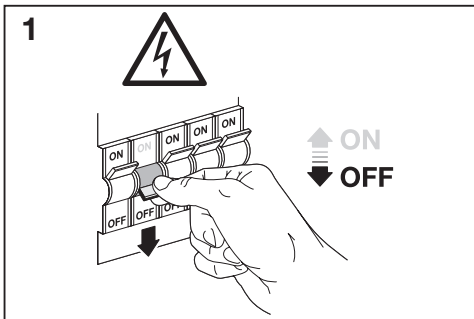

mm

	L	W	H1	H2	D
LED SPOT SPHERAL 1XGU10 RD BK/WT	100	85	121	73	-
LED SPOT SPHERAL 2XGU10 BK/WT	220	73	119	73	-
LED SPOT SPHERAL 3XGU10 BK/WT	380	32	119	73	-
LED SPOT SPHERAL PL 4XGU10 BK/WT	215	210	119	73	-
LED SPOT SPHERAL 4XGU10 BK/WT	500	73	119	73	-
LED SPOT SPHERAL PEND 1XGU10 BK/WT	-	-	1100	73	105
LED SPOT SPHERAL PEND 3XGU10 BK/WT	390	90	1100	73	-