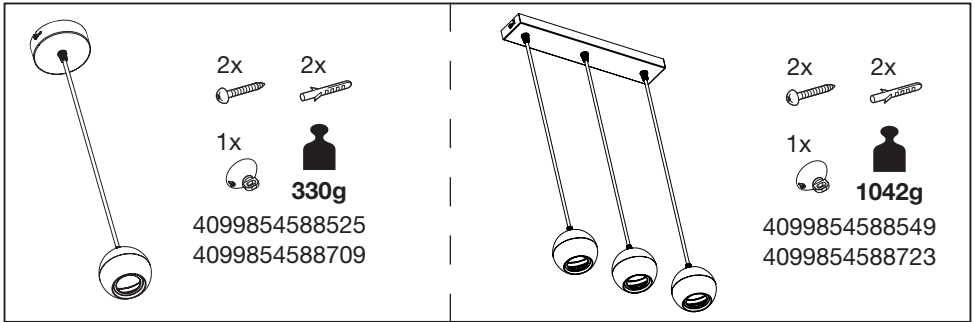

MULTIHEAD SPOT SPHERAL

MULTIHEAD SPOT SPHERAL

	EAN	W _{MAX.} LED	⊖(°C)	IP	V~	Hz	⊞
LED SPOT SPHERAL 1XGU10 RD BK	4099854588402	1x6.0	-20...+40	20	220-240	50/60	215g
LED SPOT SPHERAL 2XGU10 BK	4099854588426	2x6.0	-20...+40	20	220-240	50/60	420g
LED SPOT SPHERAL 3XGU10 BK	4099854588440	3x6.0	-20...+40	20	220-240	50/60	775g
LED SPOT SPHERAL PL 4XGU10 BK	4099854588464	4x6.0	-20...+40	20	220-240	50/60	930g
LED SPOT SPHERAL 4XGU10 BK	4099854588488	4x6.0	-20...+40	20	220-240	50/60	1032g
LED SPOT SPHERAL PEND 1XGU10 BK	4099854588525	1x6.0	-20...+40	20	220-240	50/60	330g
LED SPOT SPHERAL PEND 3XGU10 BK	4099854588549	3x6.0	-20...+40	20	220-240	50/60	1042g
LED SPOT SPHERAL 1XGU10 RD WT	4099854588563	1x6.0	-20...+40	20	220-240	50/60	215g
LED SPOT SPHERAL 2XGU10 WT	4099854588587	2x6.0	-20...+40	20	220-240	50/60	420g
LED SPOT SPHERAL 3XGU10 WT	4099854588600	3x6.0	-20...+40	20	220-240	50/60	775g
LED SPOT SPHERAL PL 4XGU10 WT	4099854588624	4x6.0	-20...+40	20	220-240	50/60	930g
LED SPOT SPHERAL 4XGU10 WT	4099854588648	4x6.0	-20...+40	20	220-240	50/60	1032g
LED SPOT SPHERAL PEND 1XGU10 WT	4099854588709	1x6.0	-20...+40	20	220-240	50/60	330g
LED SPOT SPHERAL PEND 3XGU10 WT	4099854588723	3x6.0	-20...+40	20	220-240	50/60	1042g

 <p>4099854588402 4099854588563</p>	 <p>4099854588426 4099854588587</p>	 <p>4099854588440 4099854588600</p>
 <p>4099854588464 4099854588624</p>	 <p>4099854588488 4099854588648</p>	

mm

	L	W	H1	H2	D
LED SPOT SPHERAL 1XGU10 RD BK/WT	100	85	121	73	-
LED SPOT SPHERAL 2XGU10 BK/WT	220	73	119	73	-
LED SPOT SPHERAL 3XGU10 BK/WT	380	32	119	73	-
LED SPOT SPHERAL PL 4XGU10 BK/WT	215	210	119	73	-
LED SPOT SPHERAL 4XGU10 BK/WT	500	73	119	73	-
LED SPOT SPHERAL PEND 1XGU10 BK/WT	-	-	1100	73	105
LED SPOT SPHERAL PEND 3XGU10 BK/WT	390	90	1100	73	-