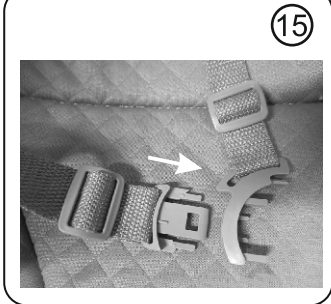

9

10

11

12

13

14

15

16

17

18

19

20