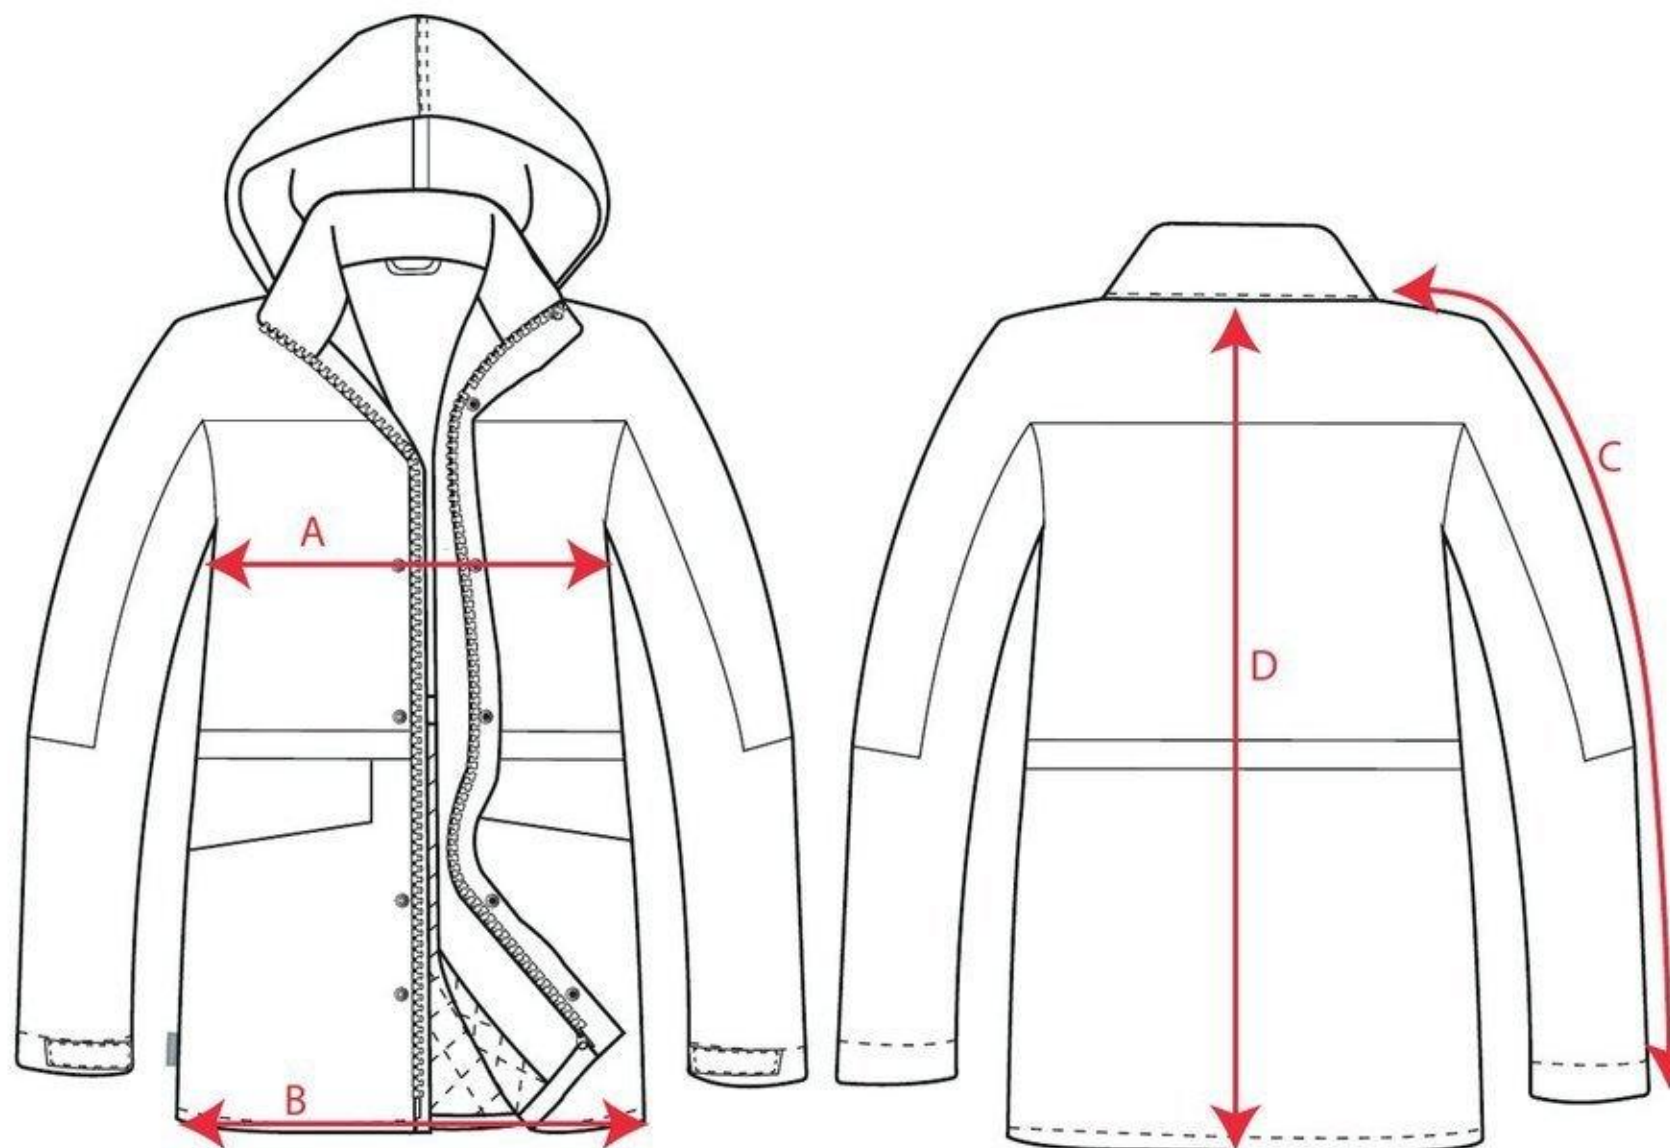

STYLE NO: S523

DESCRIPTION: Oban Fleece Lined Jacket

Description - CM		XS	S	M	L	XL	XXL	3XL	4XL	5XL
Chest Width	A	112.00	118.00	126.00	134.00	142.00	150.00	158.00	166.00	174.00
Hem Width - relaxed	B	112.00	118.00	126.00	134.00	142.00	150.00	158.00	166.00	174.00
Sleeve Length - Collar to Cuff	C	81.00	82.00	83.00	84.00	85.00	86.00	87.00	88.00	88.00
Back Length	D	82.00	83.00	84.00	85.00	86.00	87.00	88.00	89.00	89.00