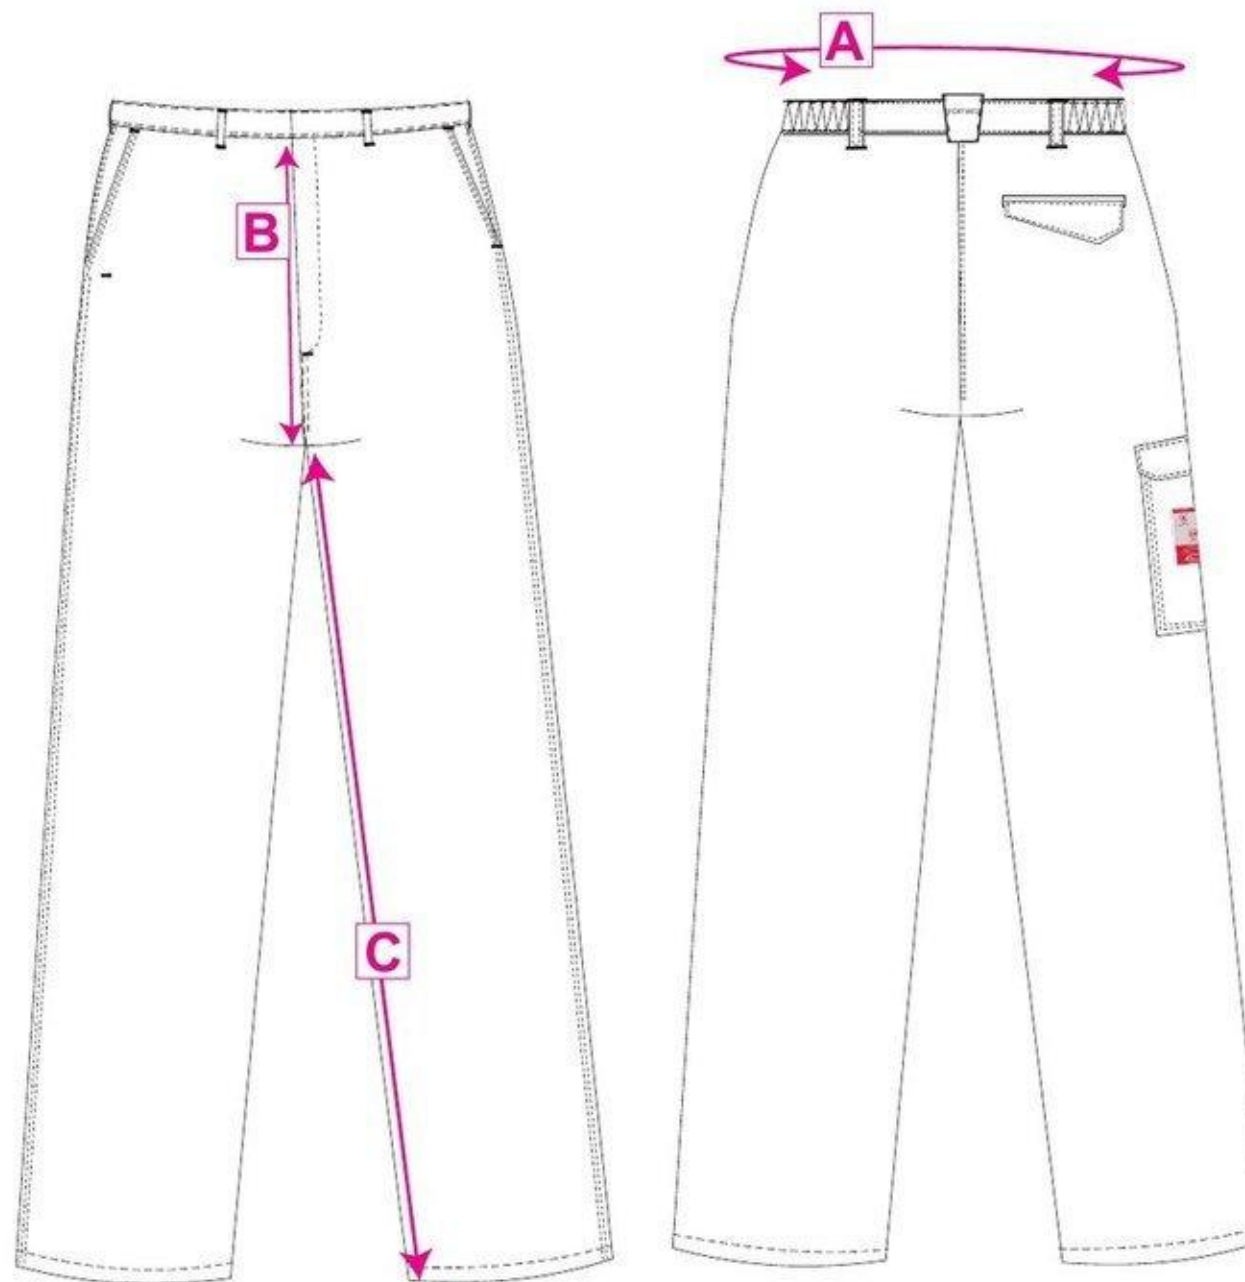

STYLE NO: FR64

DESCRIPTION: FR Molten Trouser

Size Range		S	M	L	XL	2XL	3XL	Tol plus	Short Minus	Talls Plus
Waist relaxed	A	76	84	92	100	108	116			
Front rise inc WB	B	28.5	29.5	30.5	31.5	32.5	33.5	1		
Inside Leg	C	79	79	79	79	79	79	1	-5	5