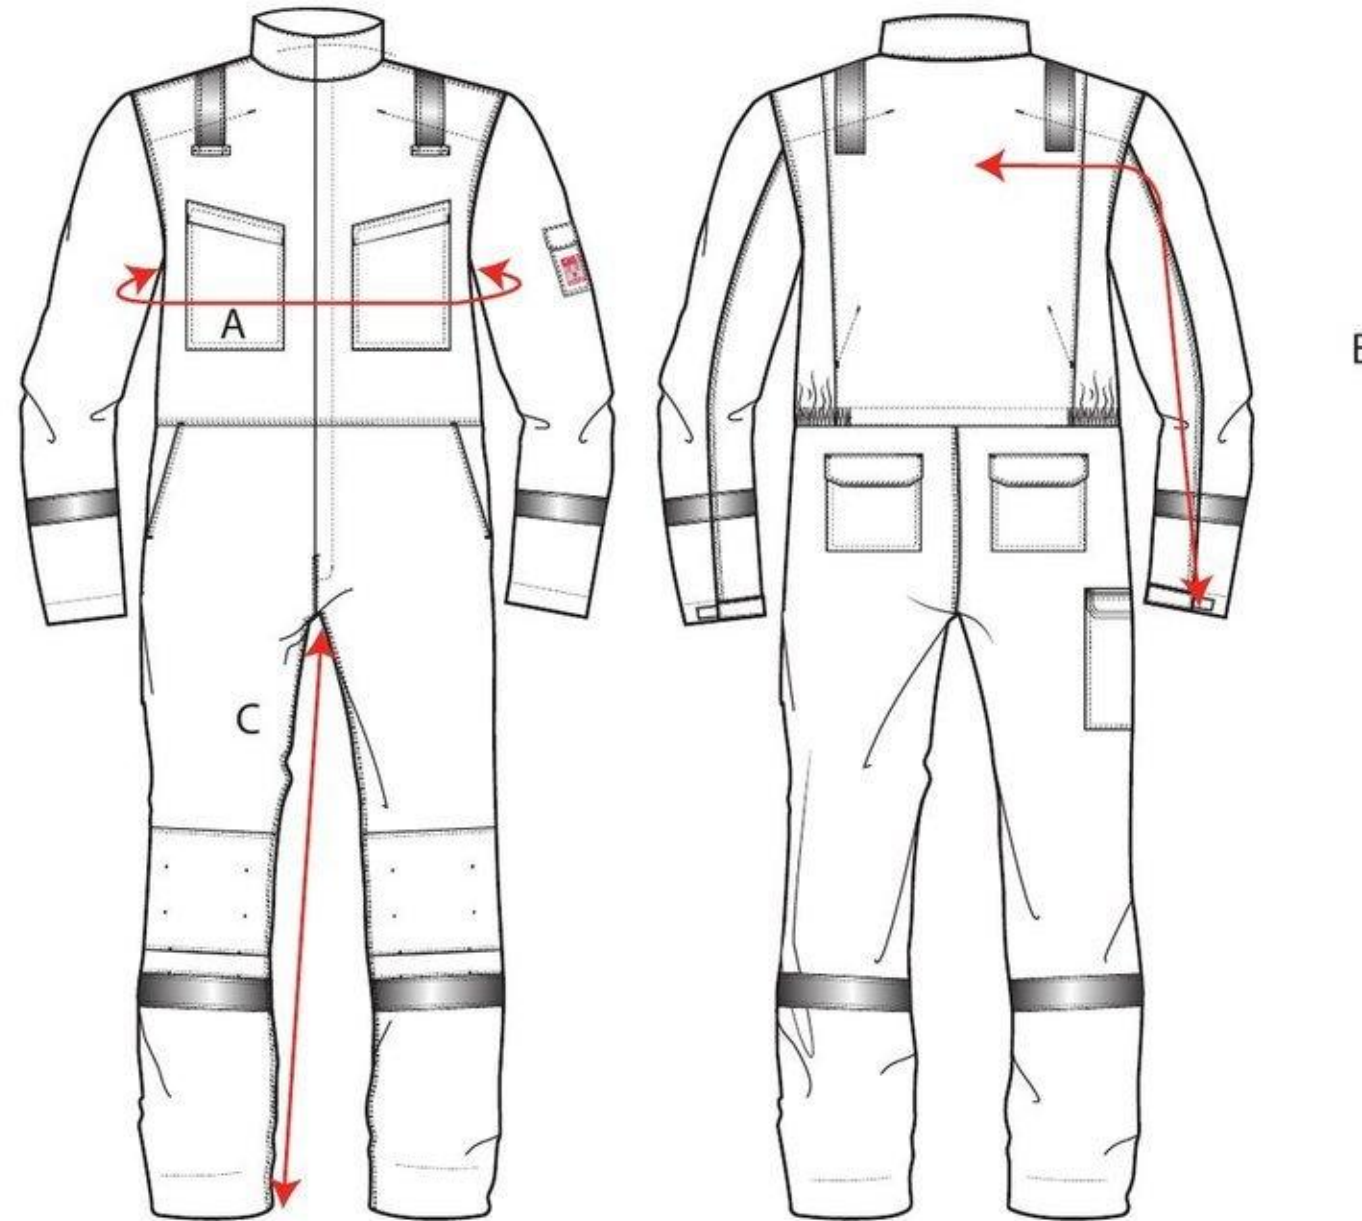

STYLE NO: FR93

DESCRIPTION: Bizflame Ultra Coverall

FABRIC: 99% Cotton 1% Carbon Fibre 340g.

COLOUR: Royal, Red, Grey, Navy, Orange.

AREA		80-88 X-SMALL	92 - 96 SMALL	100-104 MEDIUM	108-112 LARGE	116-124 X-LARGE	128-132 XXL	136 - 140 XXXL	144-148 4XL	152-160 5XL	164-172 6XL
Chest	A	102	110	118	126	138	146	154	162	174	186
Sleeve length from 12cm below neck	B	82	83	84	85	86	87	88	89	90.5	92
Inside Leg	C	80	80	80	80	80	80	80	80	80	80