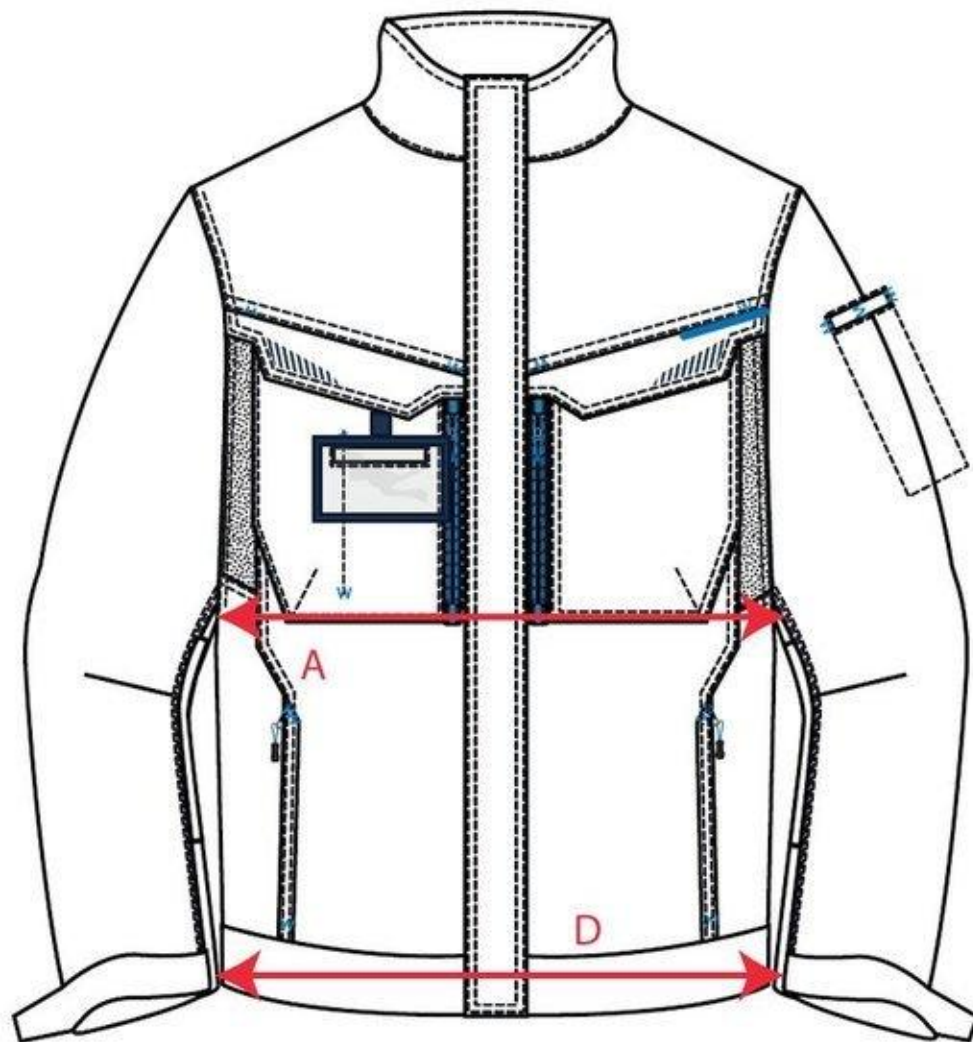

STYLE NO: T703

DESCRIPTION: WX3 Work Jacket

Description		S	M	L	XL	XXL	3XL	4XL
Chest Width	A	54.00	58.00	62.00	66.00	72.00	76.00	80.00
Sleeve length - 12 cm below neck	B	86.00	87.00	88.00	89.00	90.00	91.00	92.00
Back Length	C	75.00	75.00	76.00	78.00	79.00	81.00	83.00
Hem Width - relaxed	D	52.00	56.00	60.00	64.00	68.00	72.00	76.00