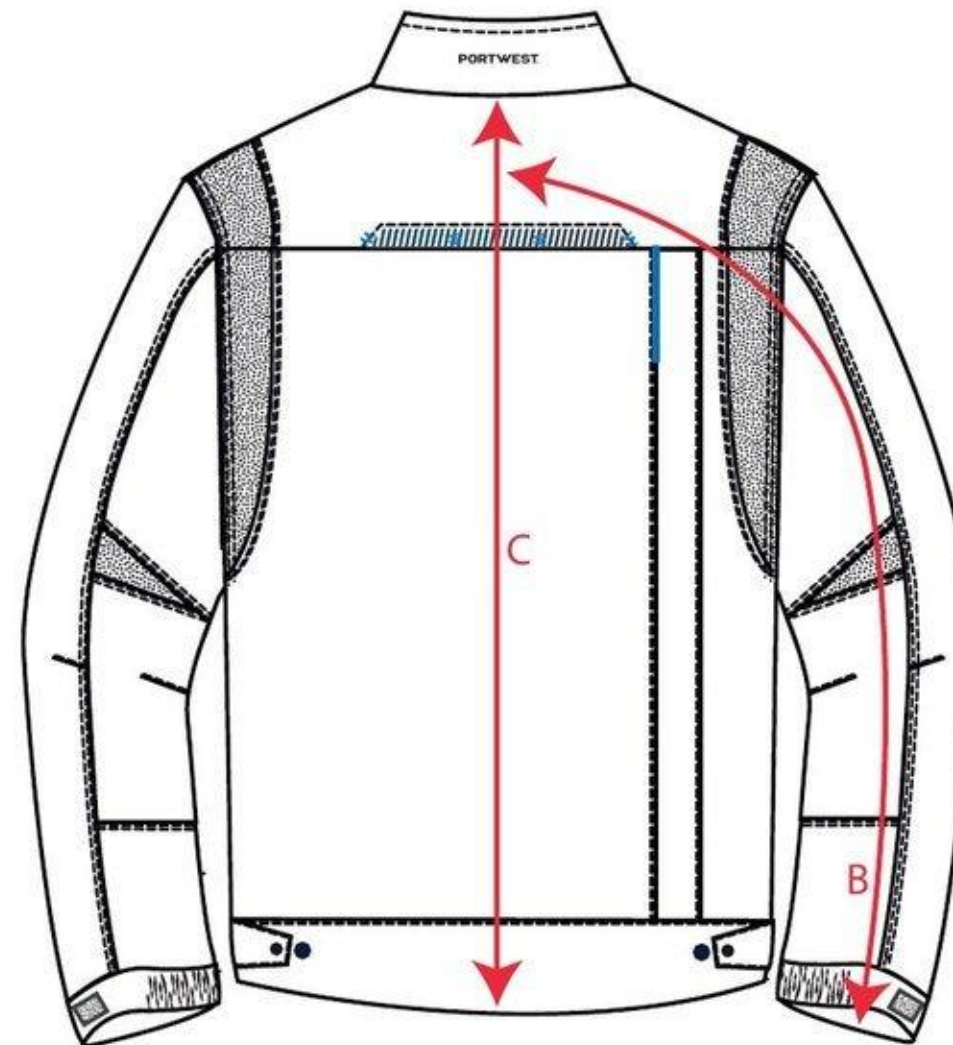

STYLE NO: T703

DESCRIPTION: WX3 Work Jacket

Description		S	M	L	XL	XXL	3XL	4XL
Chest Width	A	54.00	58.00	62.00	66.00	72.00	76.00	80.00
Sleeve length - 12 cm below neck	B	86.00	87.00	88.00	89.00	90.00	91.00	92.00
Back Length	C	75.00	75.00	76.00	78.00	79.00	81.00	83.00
Hem Width - relaxed	D	52.00	56.00	60.00	64.00	68.00	72.00	76.00