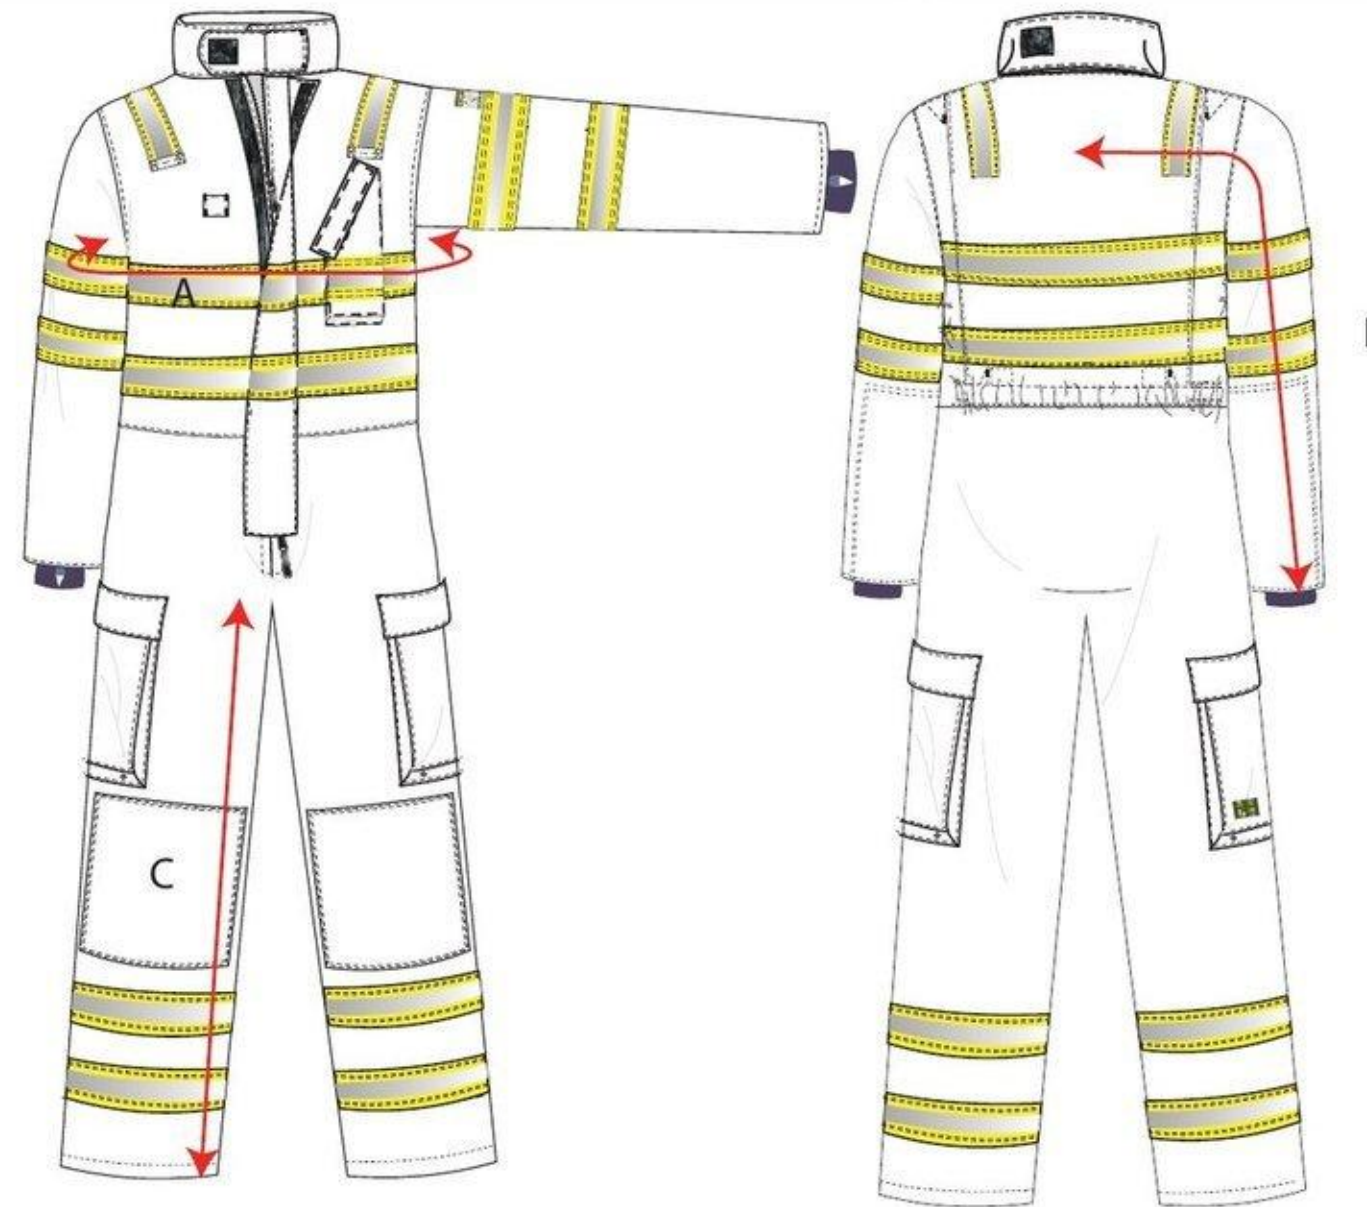

STYLE NO: FR98

DESCRIPTION: Wildland Fire Coverall - EN 15614 : 2007

FABRIC: 99% Cotton 1% Carbon Fibre 280g.

COLOUR: Navy

AREA		92 - 96 SMALL	100-104 MEDIUM	108-112 LARGE	116-124 X-LARGE	128-132 XXL	136 - 140 XXXL	144-148 4XL
Chest	A	114	122	130	142	150	158	166
Sleeve length from 12cm below neck	B	79	80	81	82	83	84	85
Inside Leg	C	77	77	77	77	77	77	77