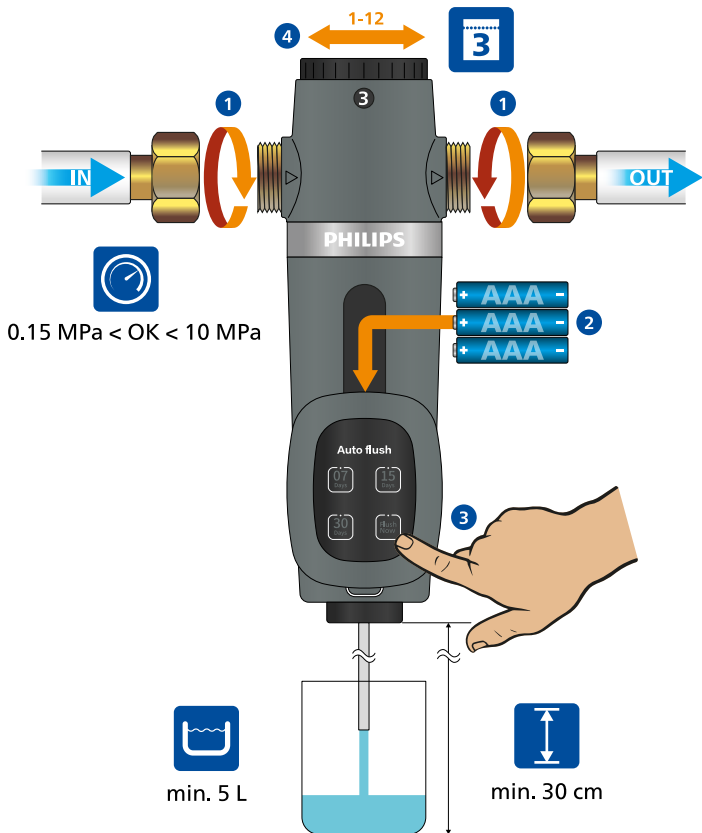

**PHILIPS**

Sediment filter

AWP1835

Installation

[support@aquashield-ips.eu](mailto:support@aquashield-ips.eu)

[www.philips.com/water](http://www.philips.com/water)