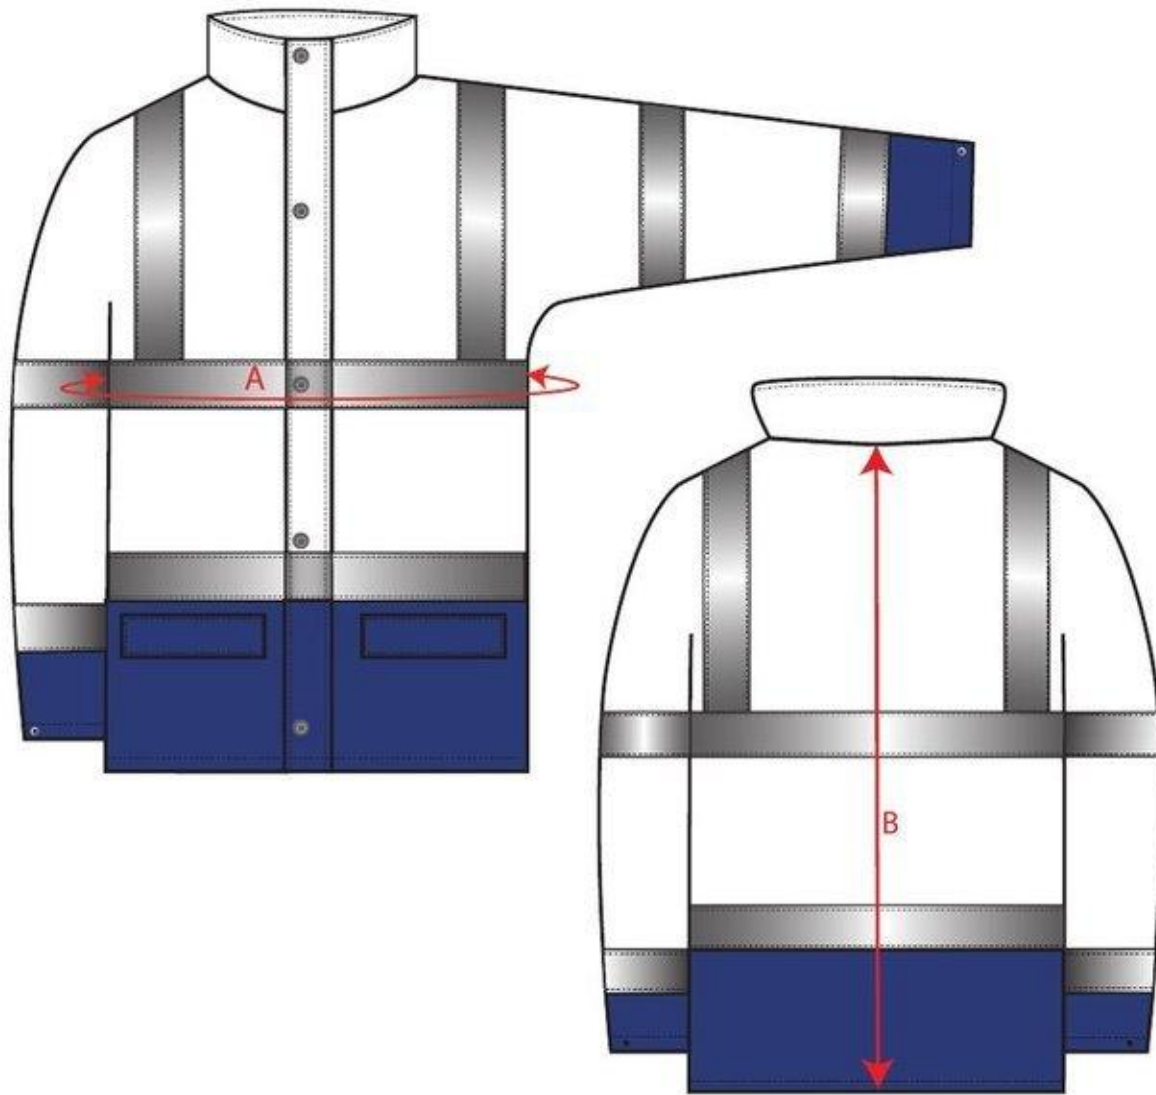

STYLE NO: S766

DESCRIPTION: Hi-Vis Essential 5-in-1 Jacket

Outershell Jacket

Bodywarmer with Detachable Sleeves.

Outer Shell Jacket

	XS	S	M	L	XL	XXL	3XL	4XL	5XL	6XL	TOL
To Fit Chest	80-88	92-96	100-104	108-112	116-124	128-132	136-140	144-148	152-160	164-172	
Euro Sizes	1	2	3	4	5	6	7	8	9	10	
Jacket Chest	A 104	112	120	128	136	144	152	160	168	176	1.5
Center back length	B 82	83	84	85	86	87	88	89	90	91	0.5

EN ISO 20471 Bodywarmer with Detachable Sleeves

	XS	S	M	L	XL	XXL	XXXL	4XL	5XL	6XL	ToI
To fit chest	80-88	92-96	100-104	108-112	116-124	128-132	136-140	144-148	152-160	164-172	
Euro size	1	2	3	4	5	6	7	8	9	10	
Chest	C 104	112	120	128	136	144	152	160	168	176	1.5
Nape to Hem	D 76	76	76	78	78	80	80	82	82	82	1