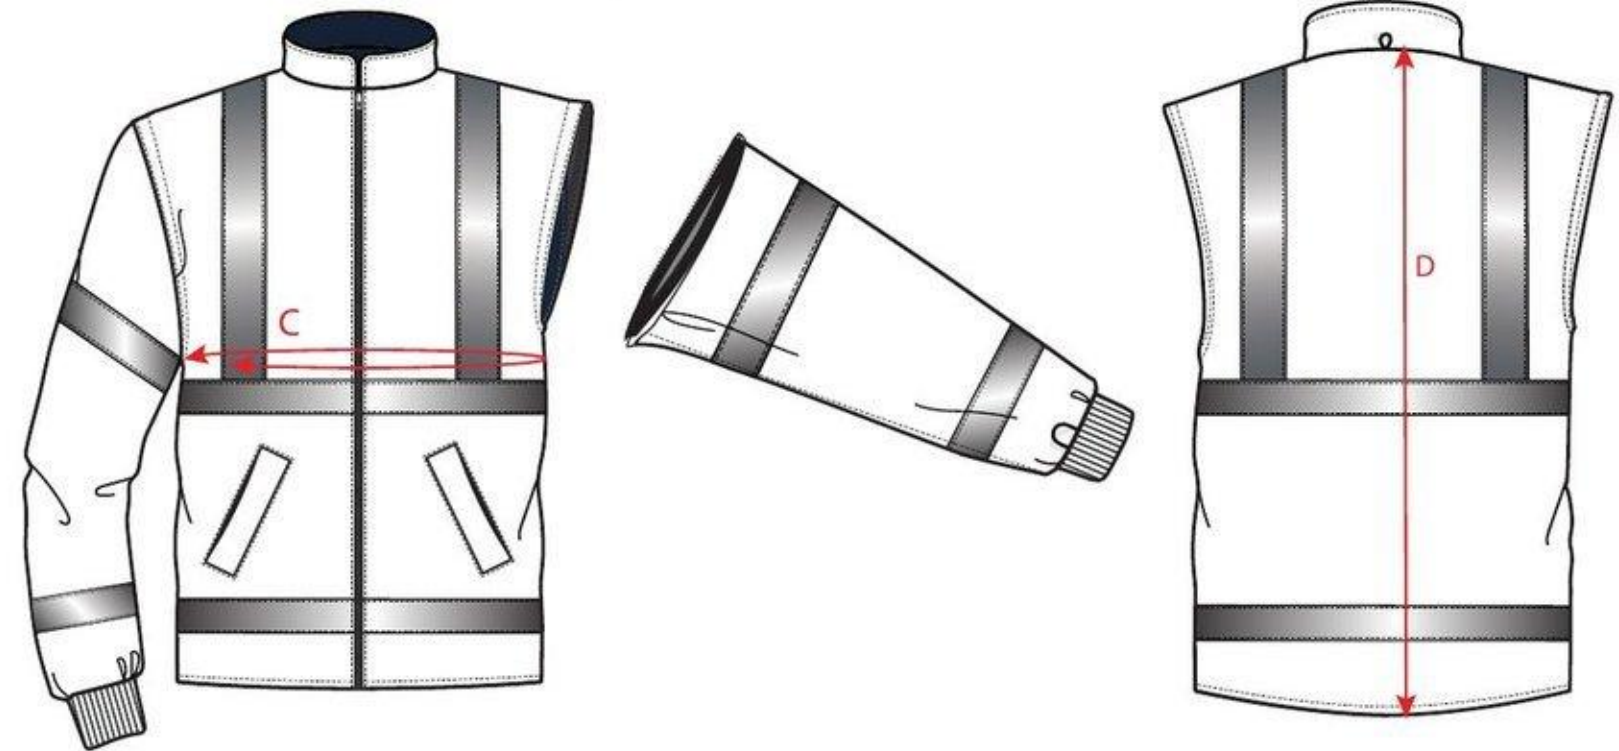

STYLE NO: S766

DESCRIPTION: Hi-Vis Essential 5-in-1 Jacket

Outershell Jacket

Bodywarmer with Detachable Sleeves.

Outer Shell Jacket

	XS	S	M	L	XL	XXL	3XL	4XL	5XL	6XL	TOL
To Fit Chest	80-88	92-96	100-104	108-112	116-124	128-132	136-140	144-148	152-160	164-172	
Euro Sizes	1	2	3	4	5	6	7	8	9	10	
Jacket Chest	A 104	112	120	128	136	144	152	160	168	176	1.5
Center back length	B 82	83	84	85	86	87	88	89	90	91	0.5

EN ISO 20471 Bodywarmer with Detachable Sleeves

	XS	S	M	L	XL	XXL	XXXL	4XL	5XL	6XL	ToI
To fit chest	80-88	92-96	100-104	108-112	116-124	128-132	136-140	144-148	152-160	164-172	
Euro size	1	2	3	4	5	6	7	8	9	10	
Chest	C 104	112	120	128	136	144	152	160	168	176	1.5
Nape to Hem	D 76	76	76	78	78	80	80	82	82	82	1