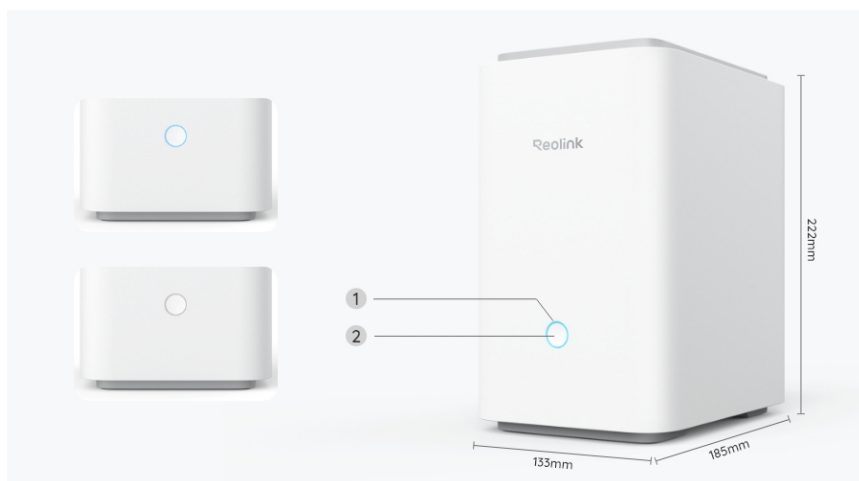

Reolink Home Hub Pro

Wi-Fi 6 Security Center with 2TB HDD and Advanced Privacy Encryption, Supporting Up to 16TB HDD, 512GB microSD Card, 16 Reolink Cameras, 16MP Live Streaming & Playback, and 24/7 Local Recording.

- Built-In 2TB HDD
- Wi-Fi 6 Ready
- Up to 24 Reolink Cams Supported
- Encrypted Local Storage Without Fees

Specifications

Device Management	
Camera	Up to 24 Cameras (up to 12 wired cameras)
Device Compatibility	All Reolink battery Wi-Fi cameras, Plug-in Wi-Fi cameras, and PoE cameras (Battery cameras require a firmware upgrade)
Safety Protection	Account access and sharing options for individual devices are only available through Home Hub Pro
Input/Output	
HDMI	YES
USB	YES
Reset Button	YES
Power	DC 12V/2A

Speaker	Max.120dB
Ethernet	1 x RJ-45 10/100 Mbps self-adaptive (for WAN),1 x RJ-45, 10/100 Mbps self-adaptive (for IP cameras)
Pamięć masowa	
SATA	YES (1 x 2TB HDD included)
Gniazdo karty microSD	Up to 512GB*1
Storage Encryption	AES-128 encryption algorithm
Preview & Playback	
Live View	App, PC Client
Playback	Smart playback/event history
Wi-Fi	
Standard bezprzewodowy	IEEE 802.11 a/b/g/n/ac/ax
Częstotliwość pracy	2.4/5 GHz
Ochrona bezprzewodowa	WPA/WPA2/WPA3
Sub-1 GHz	
Operating Frequency	868/915MHz
System	
Network Protocols	TCP/IP, UDP, DHCP, P2P, UPNP, RTSP,RTMP, SMTP, SSL/TLS, DNS, DDNS, NTP, FTP
OS Supported	PC: Windows, Mac OS; Smartphone: iOS, Android
Max. User Access	11 users (1 admin account & 10 shared accounts)
Smart Home	Google Assistant
Środowisko pracy	
Temperatura pracy	-10°C~+45°C
Wilgotność pracy	10%~90%
Mechaniczny	

Wymiary	185*133*222mm
Waga	1096g
Gwarancja	
Ograniczona gwarancja	2-year limited warranty

Gallery & Specs

1. Indicator LED
2. Power Button

1. Ventilation Holes
2. Speaker
3. DC Input Port
4. HDMI Port
5. microSD Card Slot
6. Reset Button
7. USB Port
8. Hard Drive Bay
9. Silicone Pads