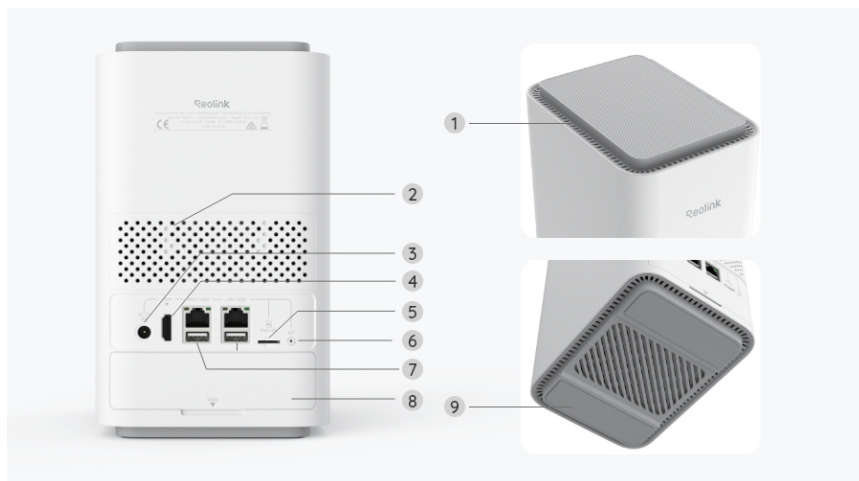

Reolink Home Hub Pro

Wi-Fi 6 Security Center with 2TB HDD and Advanced Privacy Encryption, Supporting Up to 16TB HDD, 512GB microSD Card, 16 Reolink Cameras, 16MP Live Streaming & Playback, and 24/7 Local Recording.

- Built-In 2TB HDD
- Wi-Fi 6 Ready
- Up to 24 Reolink Cams Supported
- Encrypted Local Storage Without Fees

Specifications

Device Management	
Camera	Up to 24 Cameras (up to 12 wired cameras)
Device Compatibility	All Reolink battery Wi-Fi cameras, Plug-in Wi-Fi cameras, and PoE cameras (Battery cameras require a firmware upgrade)
Safety Protection	Account access and sharing options for individual devices are only available through Home Hub Pro
Input/Output	
HDMI	YES
USB	YES
Reset Button	YES
Power	DC 12V/2A

Speaker	Max.120dB
Ethernet	1 x RJ-45 10/100 Mbps self-adaptive (for WAN),1 x RJ-45, 10/100 Mbps self-adaptive (for IP cameras)
Pamięć masowa	
SATA	YES (1 x 2TB HDD included)
Gniazdo karty microSD	Up to 512GB*1
Storage Encryption	AES-128 encryption algorithm
Preview & Playback	
Live View	App, PC Client
Playback	Smart playback/event history
Wi-Fi	
Standard bezprzewodowy	IEEE 802.11 a/b/g/n/ac/ax
Częstotliwość pracy	2.4/5 GHz
Ochrona bezprzewodowa	WPA/WPA2/WPA3
Sub-1 GHz	
Operating Frequency	868/915MHz
System	
Network Protocols	TCP/IP, UDP, DHCP, P2P, UPNP, RTSP,RTMP, SMTP, SSL/TLS, DNS, DDNS, NTP, FTP
OS Supported	PC: Windows, Mac OS; Smartphone: iOS, Android
Max. User Access	11 users (1 admin account & 10 shared accounts)
Smart Home	Google Assistant
Środowisko pracy	
Temperatura pracy	-10°C~+45°C
Wilgotność pracy	10%~90%
Mechaniczny	

Wymiary	185*133*222mm
Waga	1096g
Gwarancja	
Ograniczona gwarancja	2-year limited warranty

Gallery & Specs

1. Indicator LED
2. Power Button

1. Ventilation Holes
2. Speaker
3. DC Input Port
4. HDMI Port
5. microSD Card Slot
6. Reset Button
7. USB Port
8. Hard Drive Bay
9. Silicone Pads