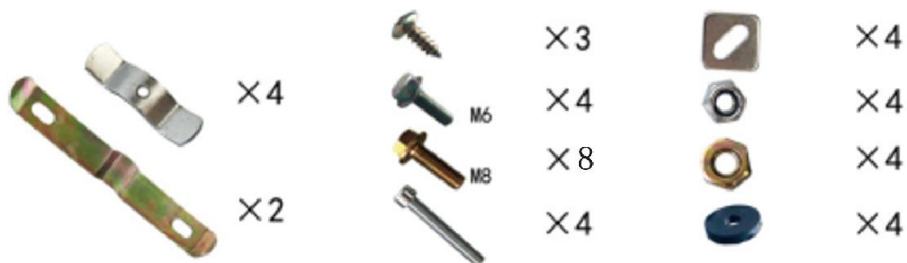

MOTORCYCLE TOP CASE

MODEL: JZH-525B

PRODUCTION CONFIGURATION

Model	JZH-525B
Capacity	48L
Colour	BLACK

PARTS LIST

INSTALLATION INSTRUCTIONS

①

②