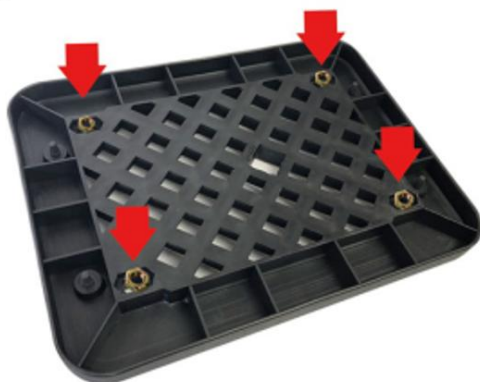

INSTALLATION INSTRUCTIONS

①

②

③

Put the nuts into the back of base according top case holes.