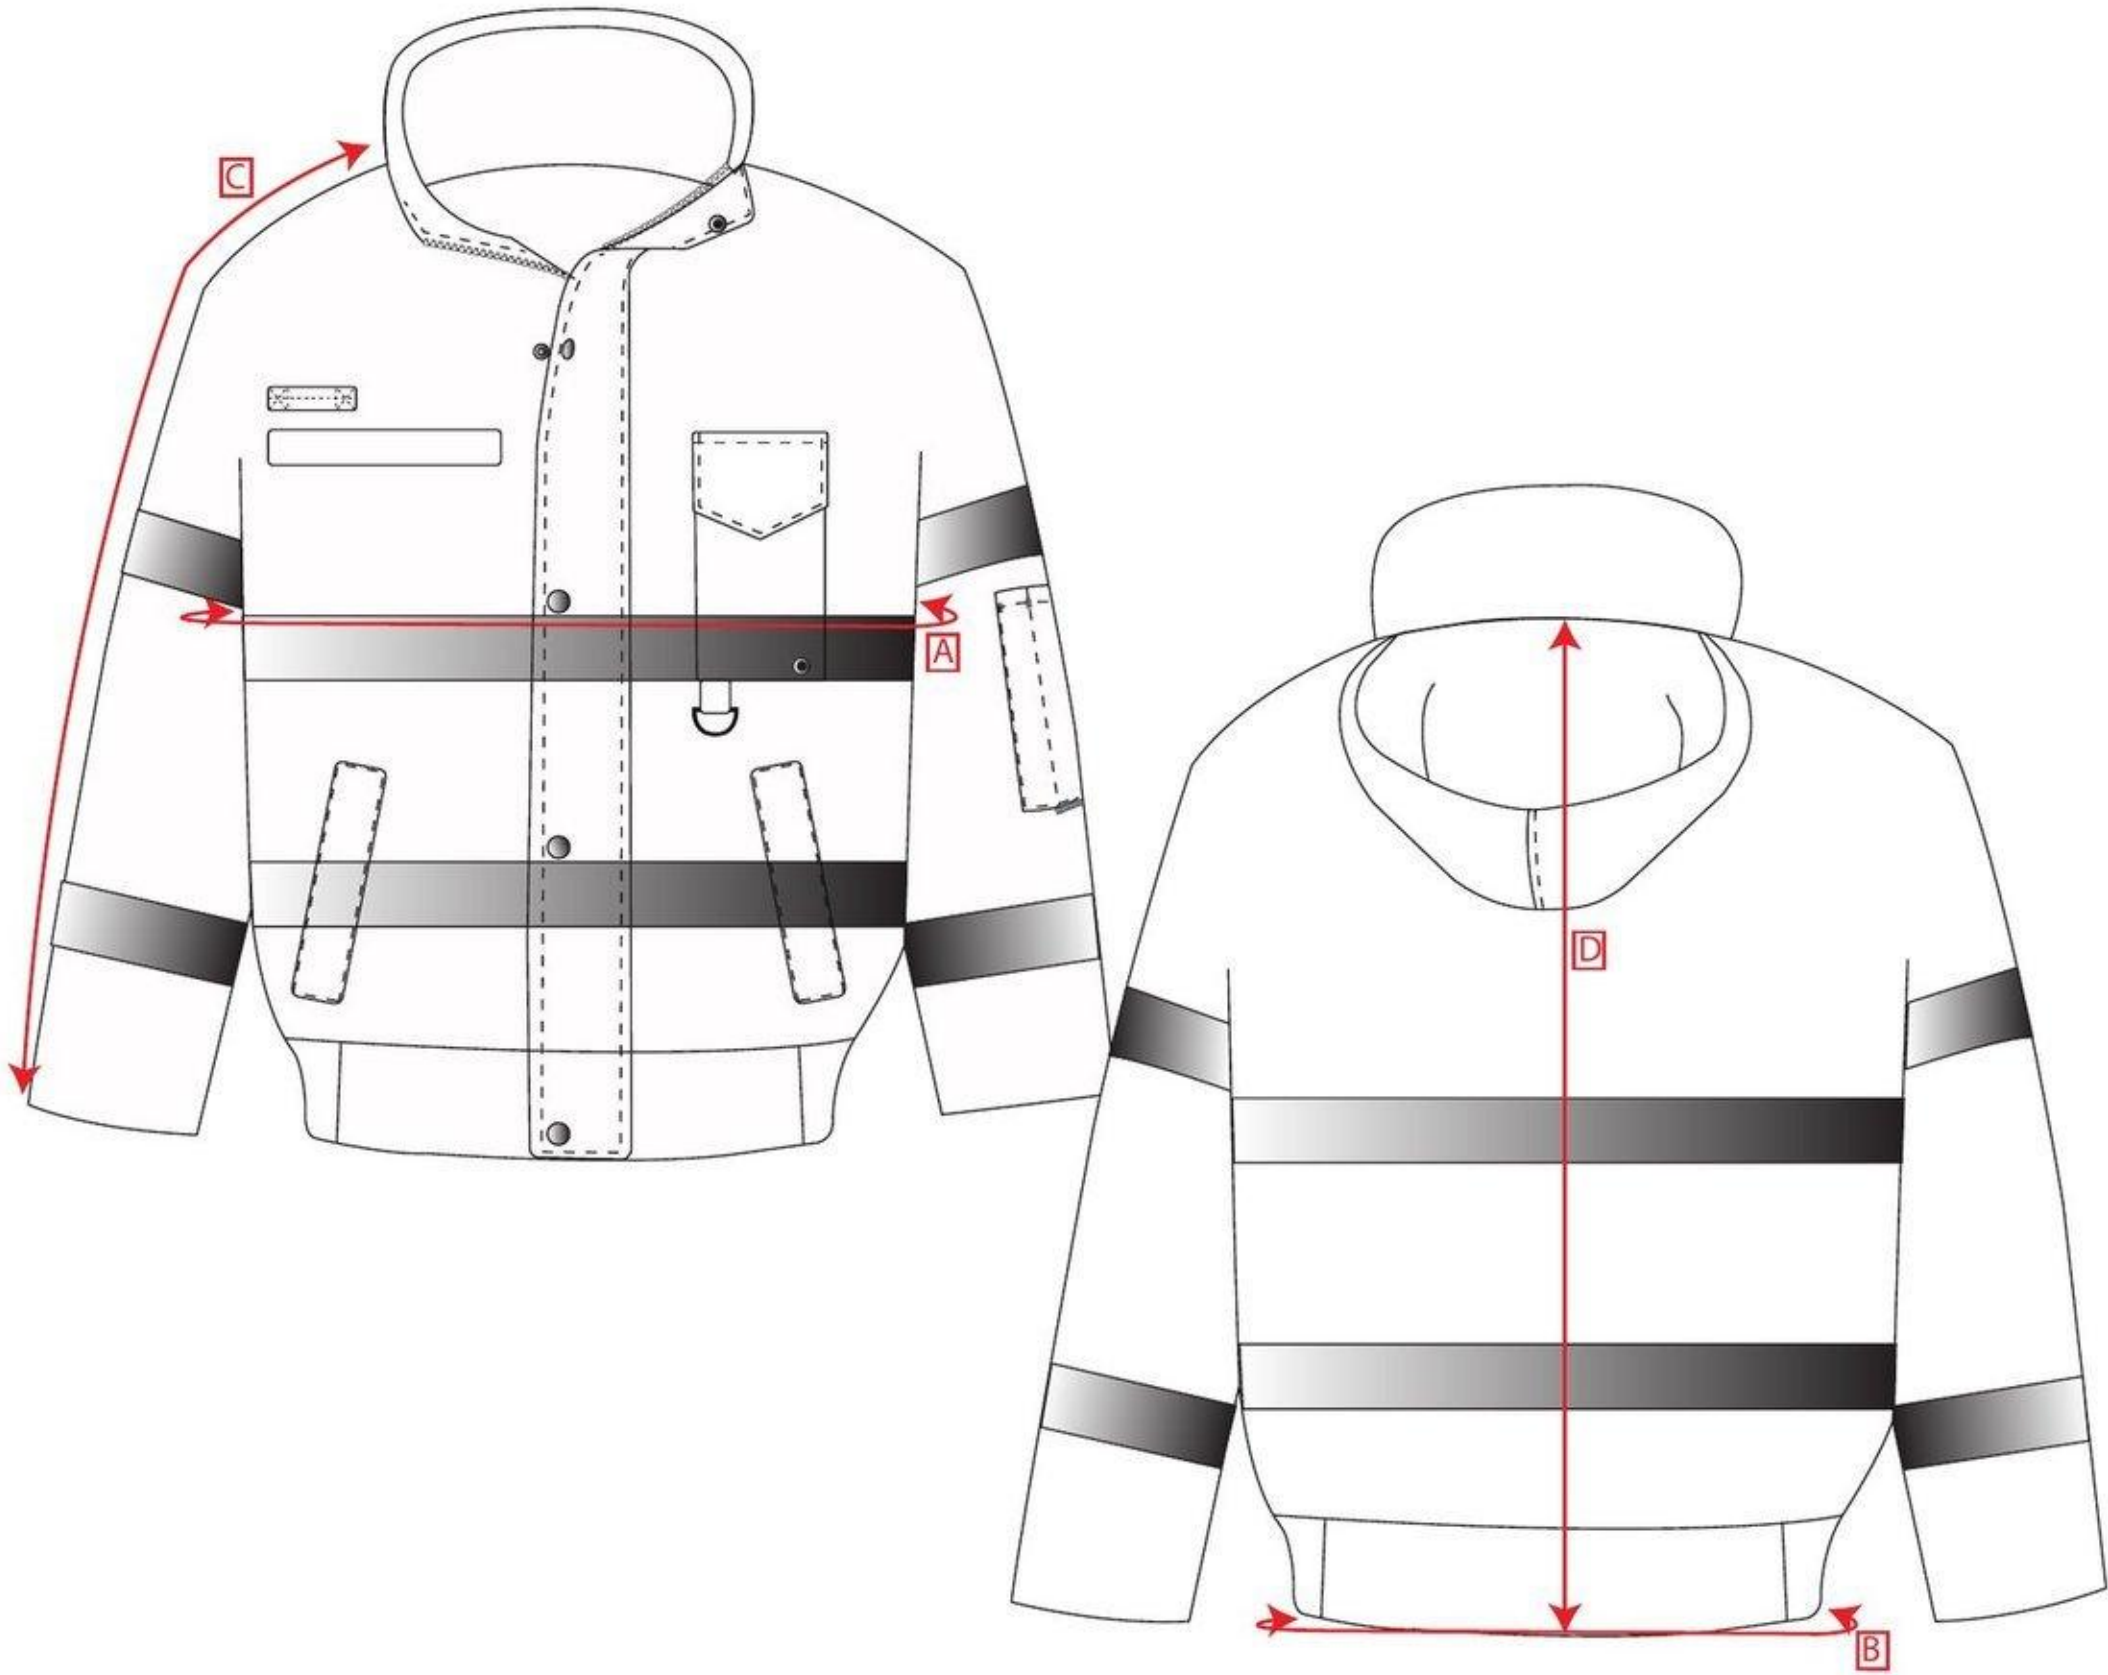

PORTWEST®

STYLE S434
NO:

DESCRIPTION: Iona Lite Bomber Jacket

Jacket Chest	A	110	118	126	134	142	150	158
Hem Relaxed	B	84	92	100	108	116	124	136
Collar to Cuff	C	82	83	84	85	86	87	88
Nape to Hem	D	68	68	70	70	72	72	72