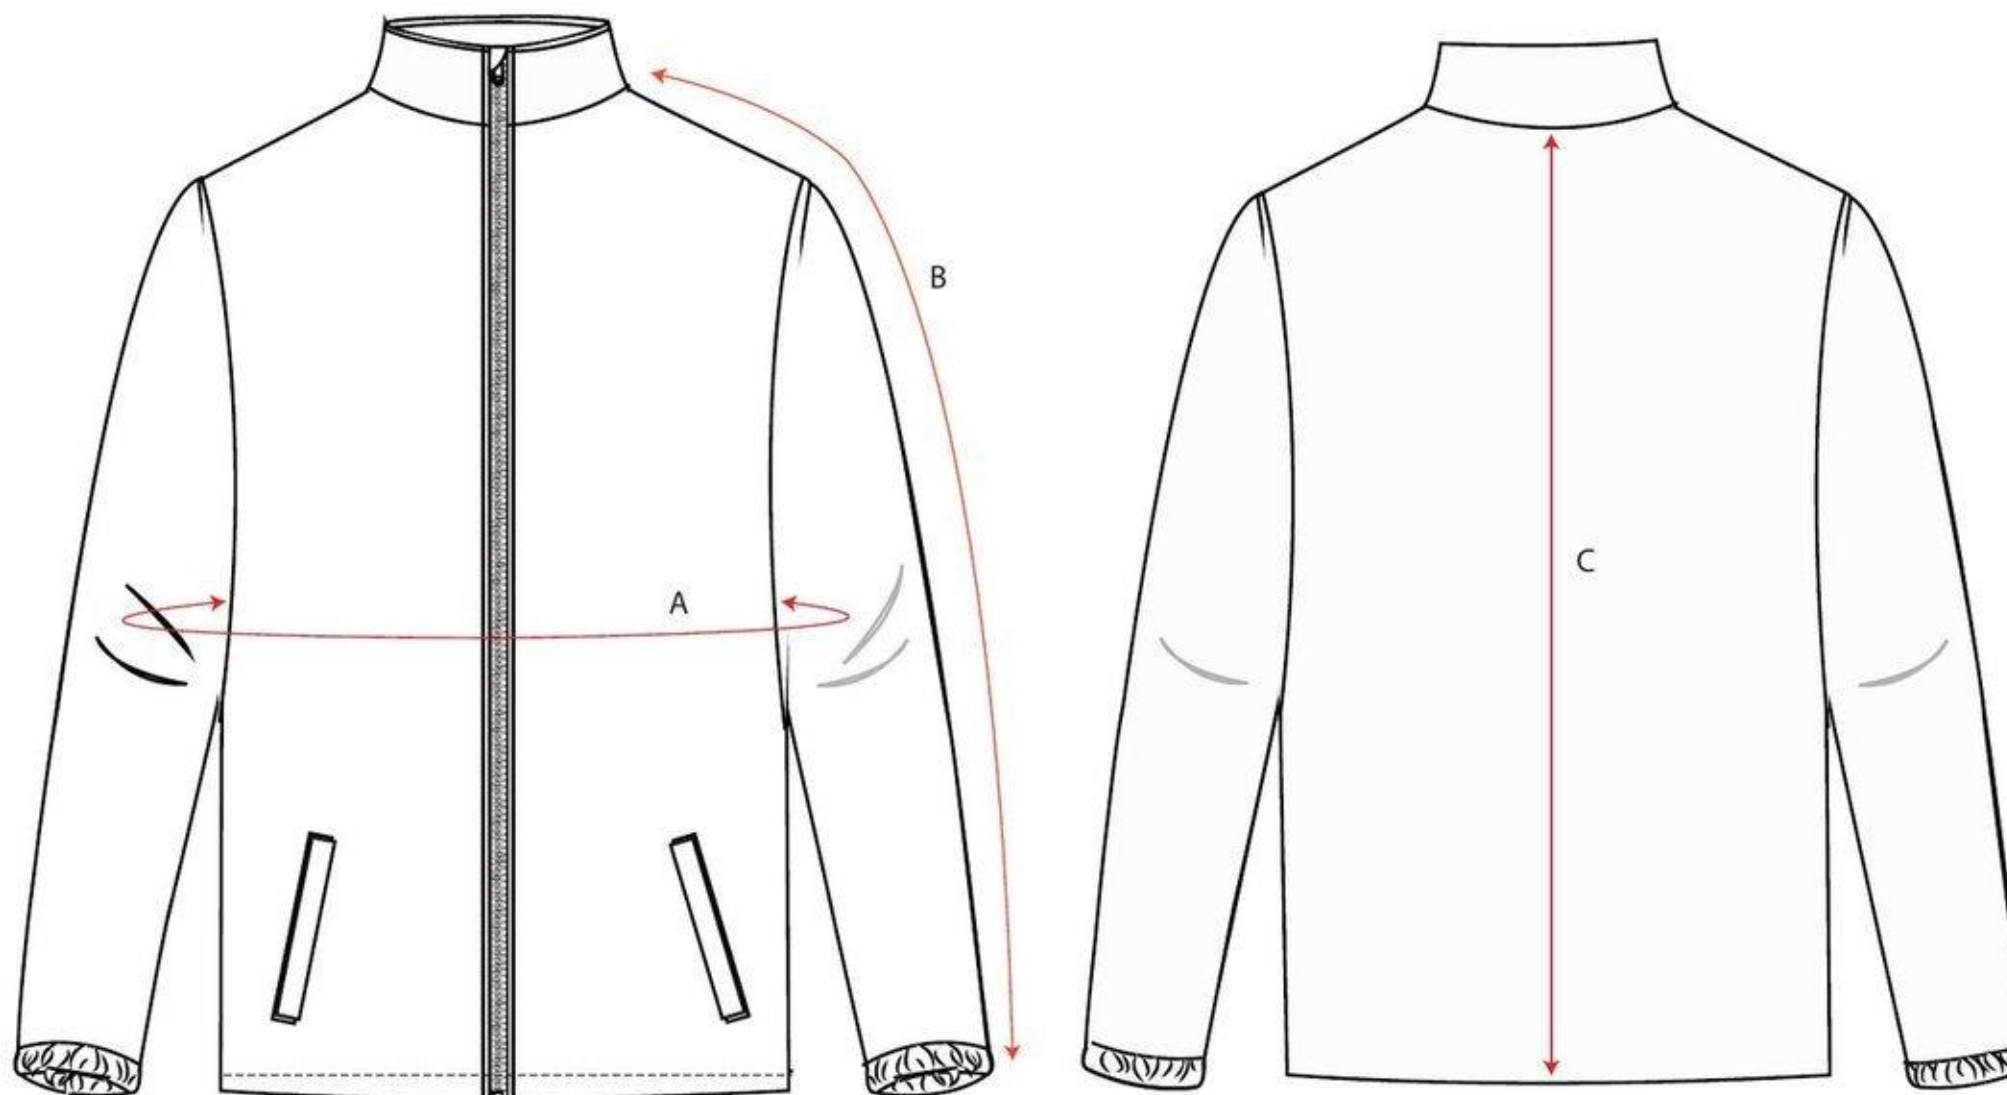

STYLE NO: FR30

DESCRIPTION: Navy, Flame Resistant, Anti-Static, Fleece Jacket to EN 11612 & EN 1149

FABRIC: 60% Modacrylic 39% Cotton
1% Carbon Fibre 280gm

COLOUR: Navy.

	Code	XS	Small	Medium	Large	X Large	XXL	3XL	4XL	5XL	6XL	7XL
To Fit Chest		80-88	92-96	100-104	108-112	116-124	128-132	136-140	144-148	152-160	164-172	176-184
Chest	A	98	106	114	122	130	138	146	154	162	170	182
Collar to cuff	B	79	80	81	82	83	84	85	86	87	87	88
CB Length	C	72	72	74	74	76	76	76	78	78	78	79