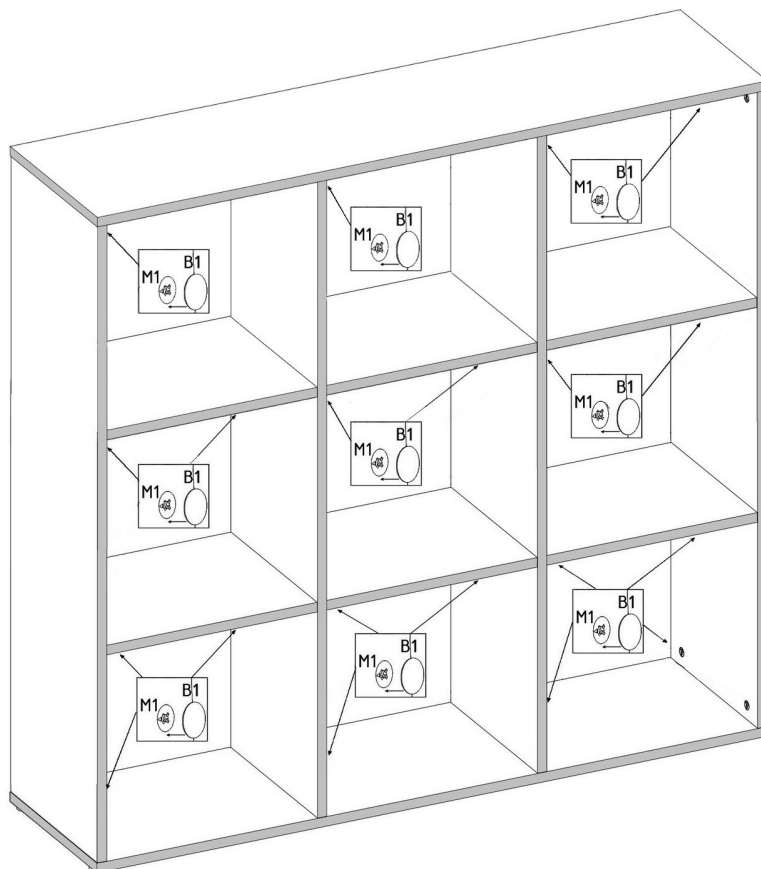

E3  8x50mm	N4  L=62mm	x8	x8
---	--	-----------	-----------

B1

ø17/5-4mm X40

V13

x1

MALAX 3D

PRODUCTION DATE

PACKING CODE

**A10****x6** 3,5x16mm **x30****S1****V7****x3**

MALAX 3D

PRODUCTION DATE	PACKING CODE

001646	1	3
ID	NUMBER	QUANTITY

V7  x3	S1  x6
3,5x16mm	

x3

47mm

FRONT ↓