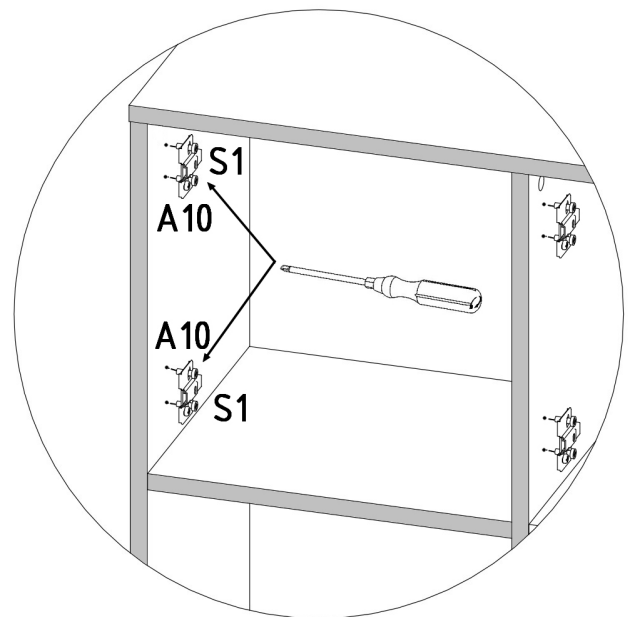

E3  8x50mm	N4  L=62mm	x8	x8
---	--	-----------	-----------

B1

ø17/5-4mm X40

V13

x1

MALAX 3D

PRODUCTION DATE

PACKING CODE

**A10****x6** 3,5x16mm **x30****S1****V7****x3**

MALAX 3D

PRODUCTION DATE	PACKING CODE

001646	1	3
ID	NUMBER	QUANTITY

V7  x3	S1  x6
3,5x16mm	

x3

47mm

FRONT ↓