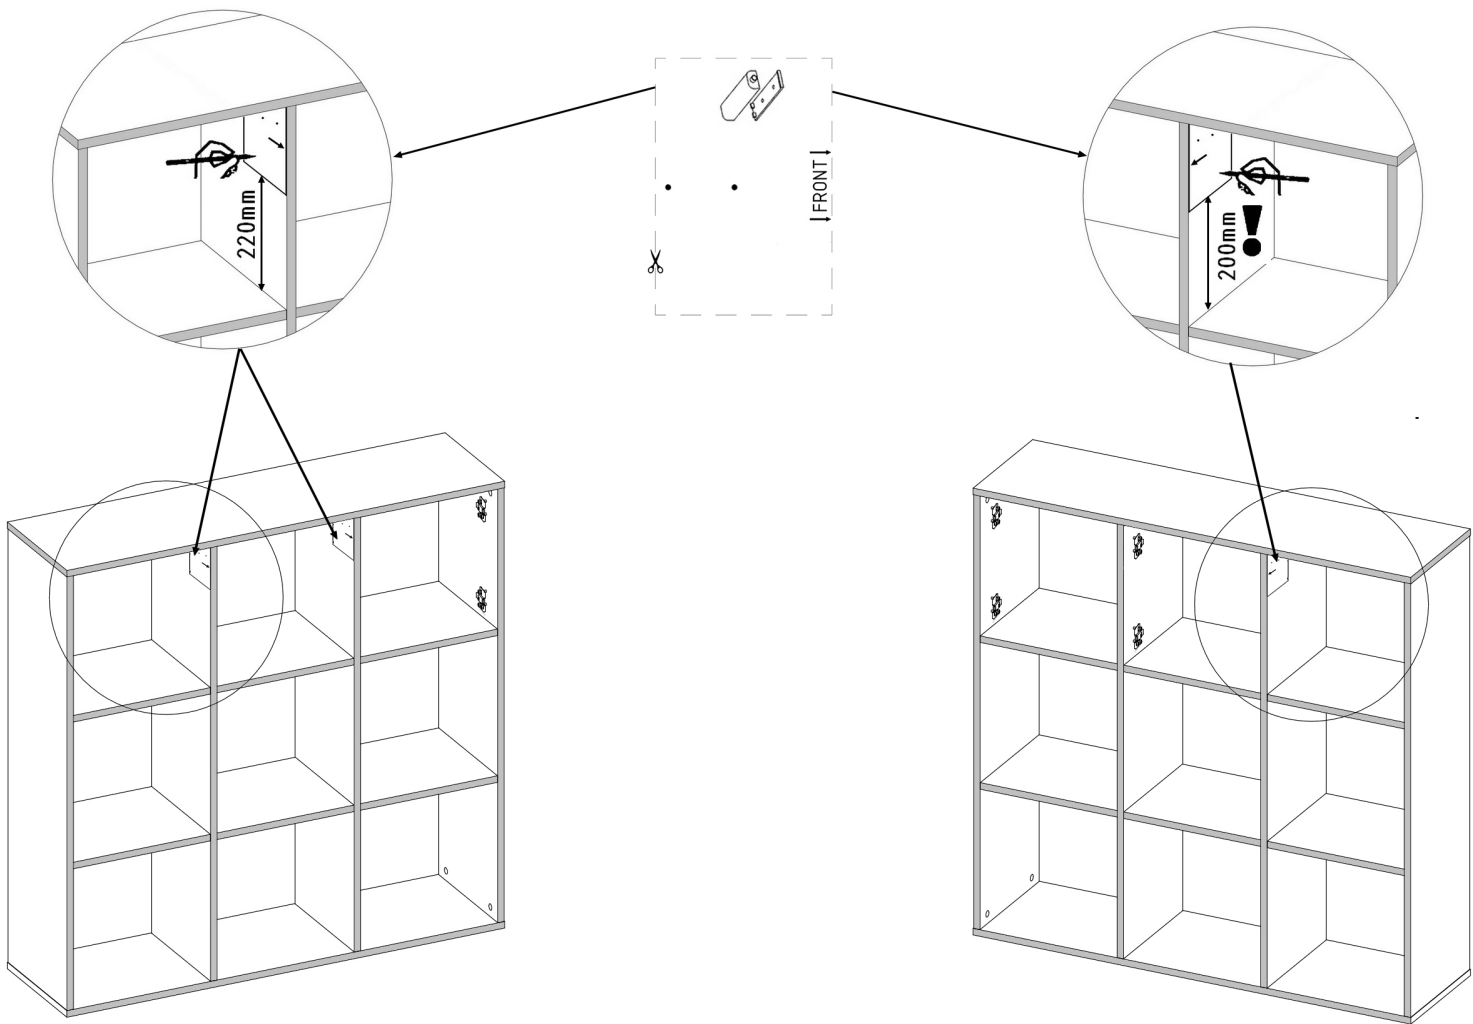

**A10****x6** 3,5x16mm **x30****S1****V7****x3**

MALAX 3D

PRODUCTION DATE	PACKING CODE

001646	1	3
ID	NUMBER	QUANTITY

V7  x3	S1  x6
3,5x16mm	

x3

47mm

FRONT ↓