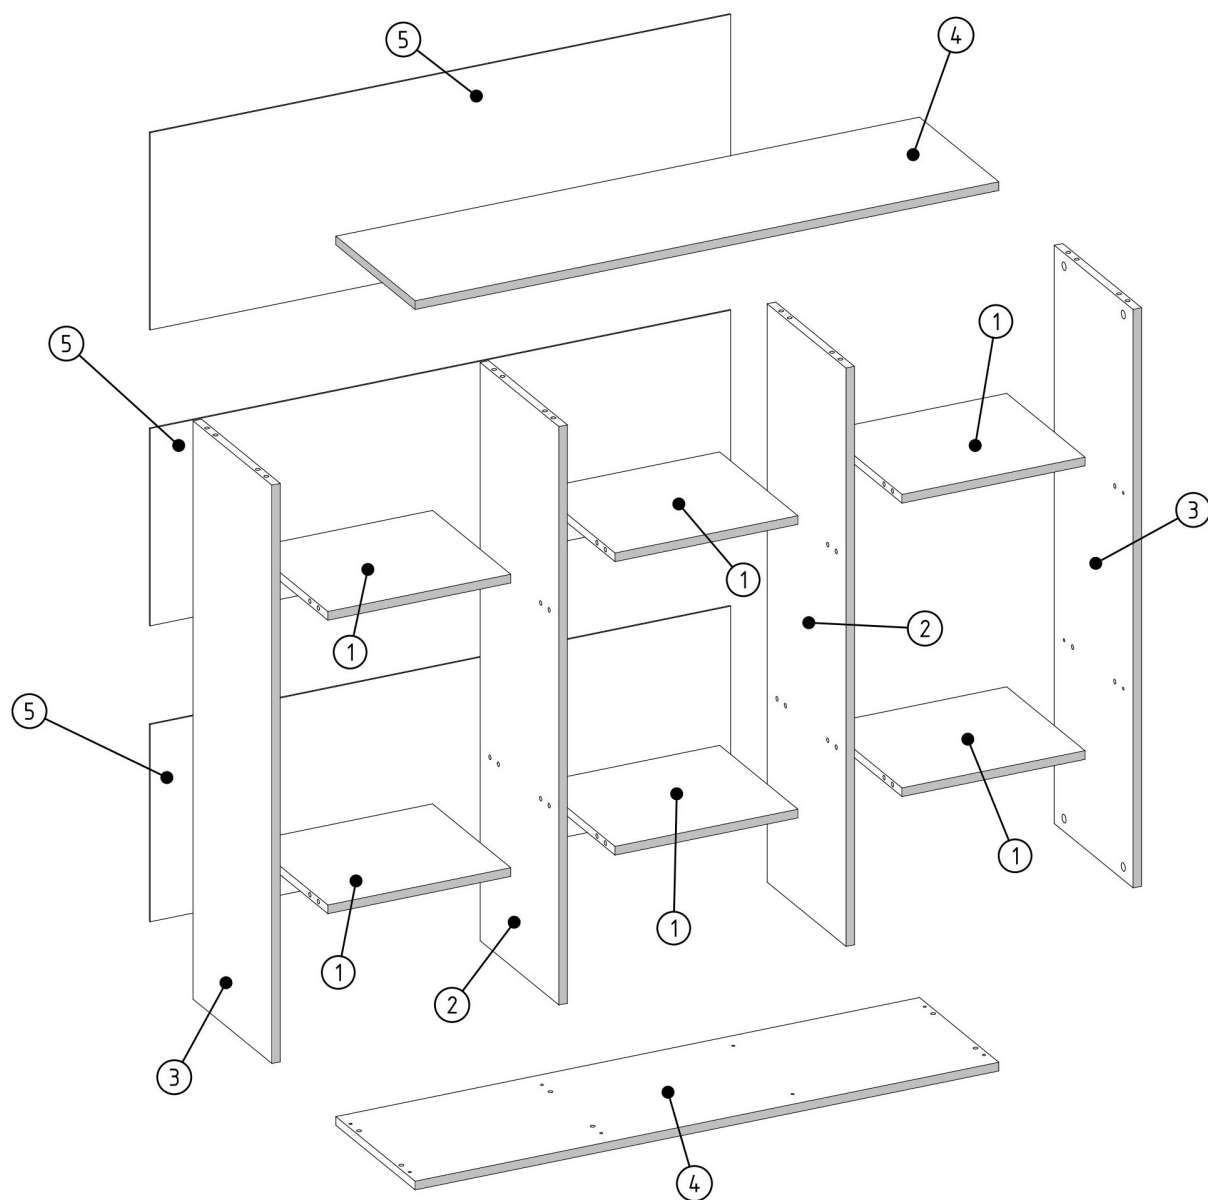

MALAX 3X3 H

PRODUCTION DATE

PACKING CODE

V13 x1	V15 x6	Z1 x70	B1 Ant ø17/4mm x40 x40	B1 K ø17/4mm x40 x40			
M1 12x15mm x40	E1 8x30mm x24	N1 L=35mm x24	B1 B ø17/5-4mm x40 x40	B1 S-A ø17/5-4mm x40 x40	E3 8x50mm x8	N4 L=62mm x8	T1 x6

MALAX 3X3 H

PRODUCTION DATE

PACKING CODE

001579	5	3
000390	4	2
001580	3	2
001578	2	2
000051	1	6
ID	NUMBER	QUANTITY

M1  12x15mm x24	E1  8x30mm x8
---	---

M1  12x15mm x8	E1  8x30mm x8
---	--

M1  12x15mm	E1  8x30mm	N1  L=35mm	x8	x8	x8	x8
---	--	--	-----------	-----------	-----------	-----------

E3  8x50mm	N4  L=62mm	x8	x8
---	--	-----------	-----------

B1

ø17/5-4mm X40

V13

x1

MALAX 3D

PRODUCTION DATE

PACKING CODE

**A10****x6** 3,5x16mm **x30****S1****V7****x3**

MALAX 3D

PRODUCTION DATE	PACKING CODE

001646	1	3
ID	NUMBER	QUANTITY

V7  x3	S1  x6
3,5x16mm	

x3

47mm

FRONT ↓