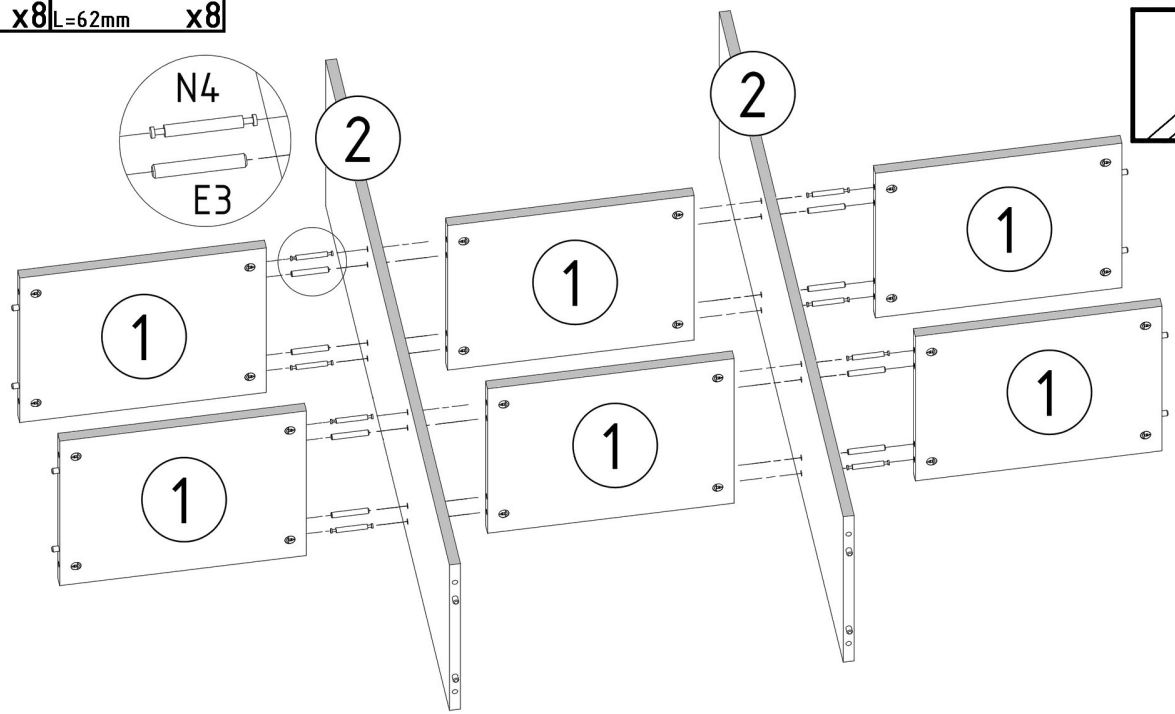

MALAX 3X3 H

PRODUCTION DATE

PACKING CODE

001579	5	3
000390	4	2
001580	3	2
001578	2	2
000051	1	6
ID	NUMBER	QUANTITY

M1  12x15mm x24	E1  8x30mm x8
---	---

M1  12x15mm x8	E1  8x30mm x8
---	--

M1  12x15mm	E1  8x30mm	N1  L=35mm	x8	x8	x8	x8
---	--	--	-----------	-----------	-----------	-----------

E3  8x50mm	N4  L=62mm	x8	x8
---	--	-----------	-----------

B1

ø17/5-4mm X40

V13

x1

MALAX 3D

PRODUCTION DATE

PACKING CODE

**A10****x6** 3,5x16mm **x30****S1****V7****x3**

MALAX 3D

PRODUCTION DATE	PACKING CODE

001646	1	3
ID	NUMBER	QUANTITY

V7  x3	S1  x6
3,5x16mm	

x3

47mm

FRONT ↓

47mm

FRONT ↓

59mm

FRONT ↓

59mm

FRONT ↓