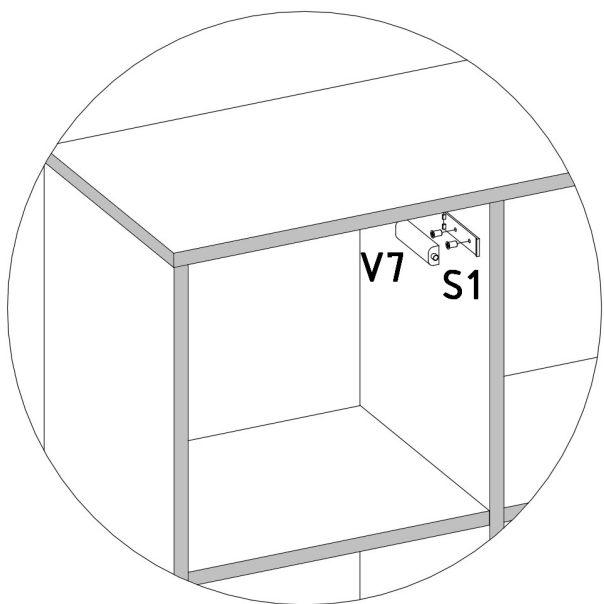

E3  8x50mm	N4  L=62mm	x8	x8
---	--	-----------	-----------

B1

ø17/5-4mm X40

V13

x1

MALAX 3D

PRODUCTION DATE

PACKING CODE

**A10****x6** 3,5x16mm **x30****S1****V7****x3**

MALAX 3D

PRODUCTION DATE	PACKING CODE

001646	1	3
ID	NUMBER	QUANTITY

V7  x3	S1  x6
3,5x16mm	

x3

47mm

FRONT ↓