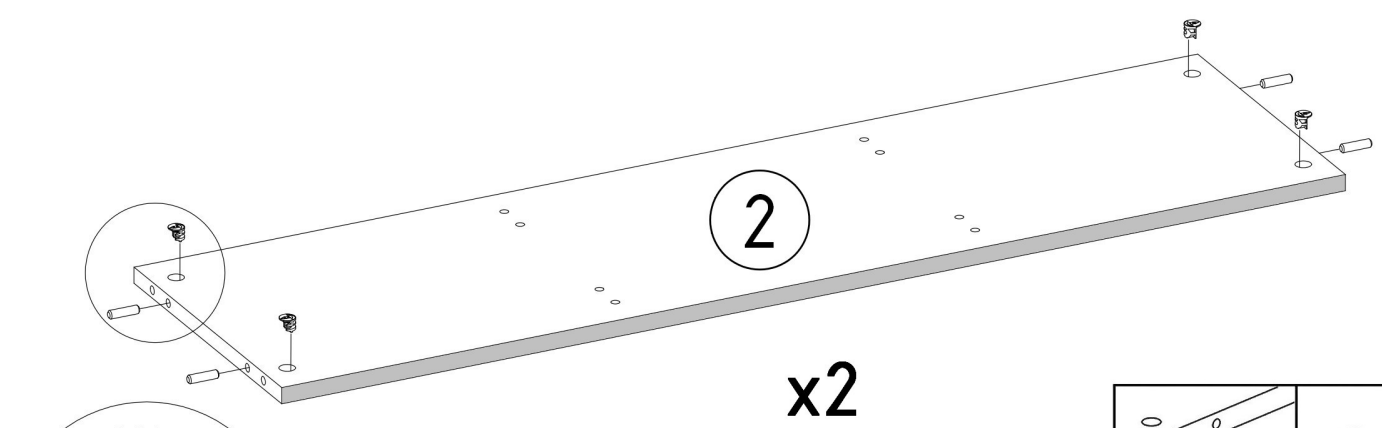

M1 12x15mm x8	E1 8x30mm x8