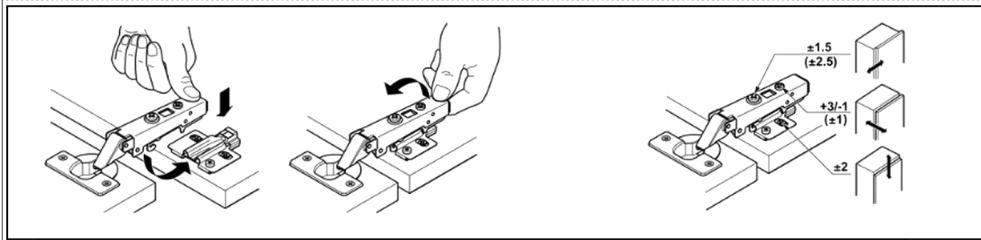

**A10****x6** 3,5x16mm **x30****S1****V7****x3**

MALAX 3D

PRODUCTION DATE	PACKING CODE

001646	1	3
ID	NUMBER	QUANTITY

V7  x3	S1  x6
3,5x16mm	

x3

47mm

FRONT ↓