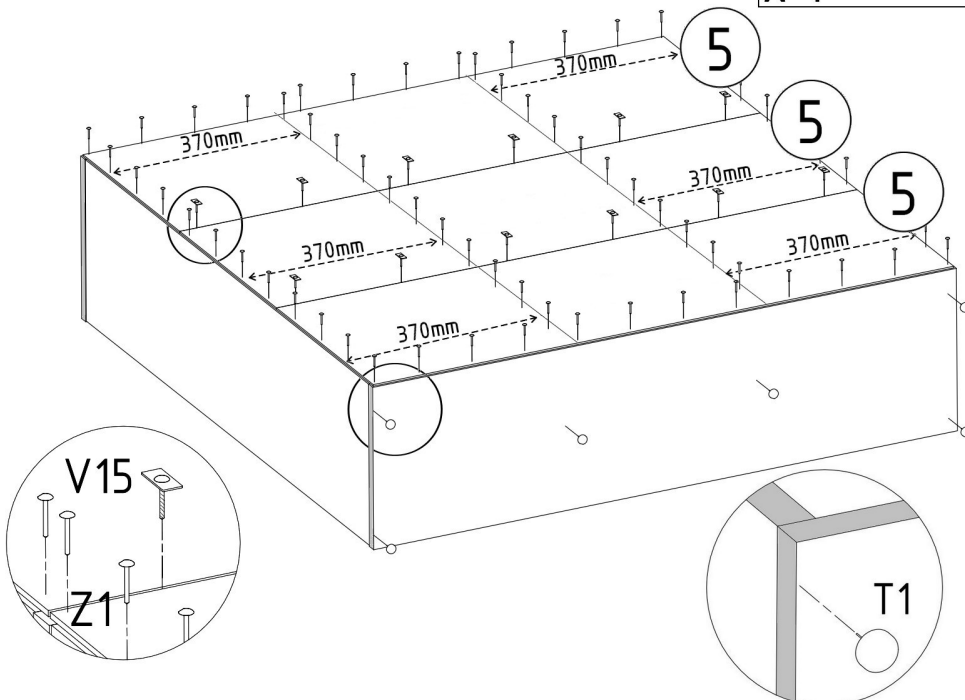

MALAX 3X3 H

PRODUCTION DATE

PACKING CODE

001579	5	3
000390	4	2
001580	3	2
001578	2	2
000051	1	6
ID	NUMBER	QUANTITY

M1  12x15mm x24	E1  8x30mm x8
---	---

M1  12x15mm x8	E1  8x30mm x8
---	--

M1  12x15mm	E1  8x30mm	N1  L=35mm	x8	x8	x8	x8
---	--	--	-----------	-----------	-----------	-----------

E3  8x50mm	N4  L=62mm	x8	x8
---	--	-----------	-----------

B1

ø17/5-4mm X40

V13

x1

MALAX 3D

PRODUCTION DATE

PACKING CODE

**A10****x6** 3,5x16mm **x30****S1****V7****x3**

MALAX 3D

PRODUCTION DATE	PACKING CODE

001646	1	3
ID	NUMBER	QUANTITY

V7  x3	S1  x6
3,5x16mm	

x3

47mm

FRONT ↓

47mm

FRONT ↓

59mm

FRONT ↓

59mm

FRONT ↓