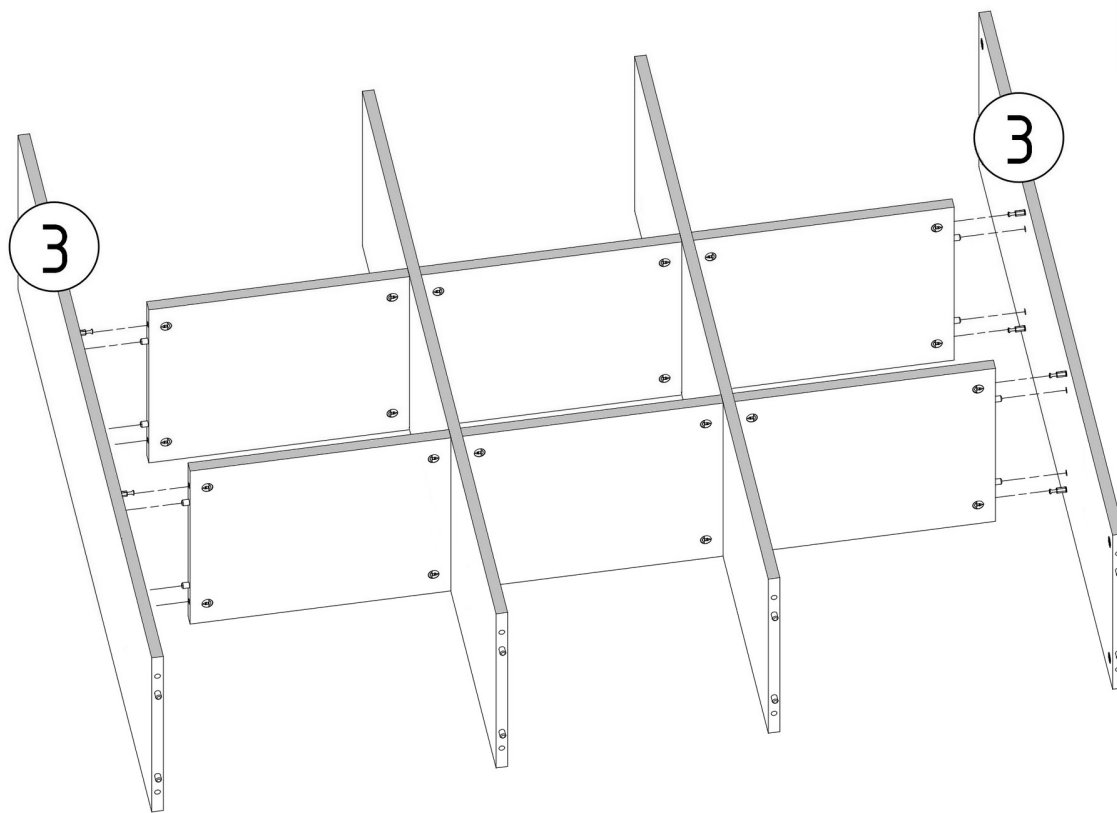

MALAX 3X3 H

PRODUCTION DATE

PACKING CODE

001579	5	3
000390	4	2
001580	3	2
001578	2	2
000051	1	6
ID	NUMBER	QUANTITY

M1  12x15mm x24	E1  8x30mm x8
---	---

M1  12x15mm x8	E1  8x30mm x8
---	--

M1  12x15mm	E1  8x30mm	N1  L=35mm	x8	x8	x8	x8
---	--	--	-----------	-----------	-----------	-----------

E3  8x50mm	N4  L=62mm	x8	x8
---	--	-----------	-----------

B1

ø17/5-4mm X40

V13

x1

MALAX 3D

PRODUCTION DATE

PACKING CODE

**A10****x6** 3,5x16mm **x30****S1****V7****x3**

MALAX 3D

PRODUCTION DATE	PACKING CODE

001646	1	3
ID	NUMBER	QUANTITY

V7  x3	S1  x6
3,5x16mm	

x3

47mm

FRONT ↓

47mm

FRONT ↓

59mm

FRONT ↓

59mm

FRONT ↓