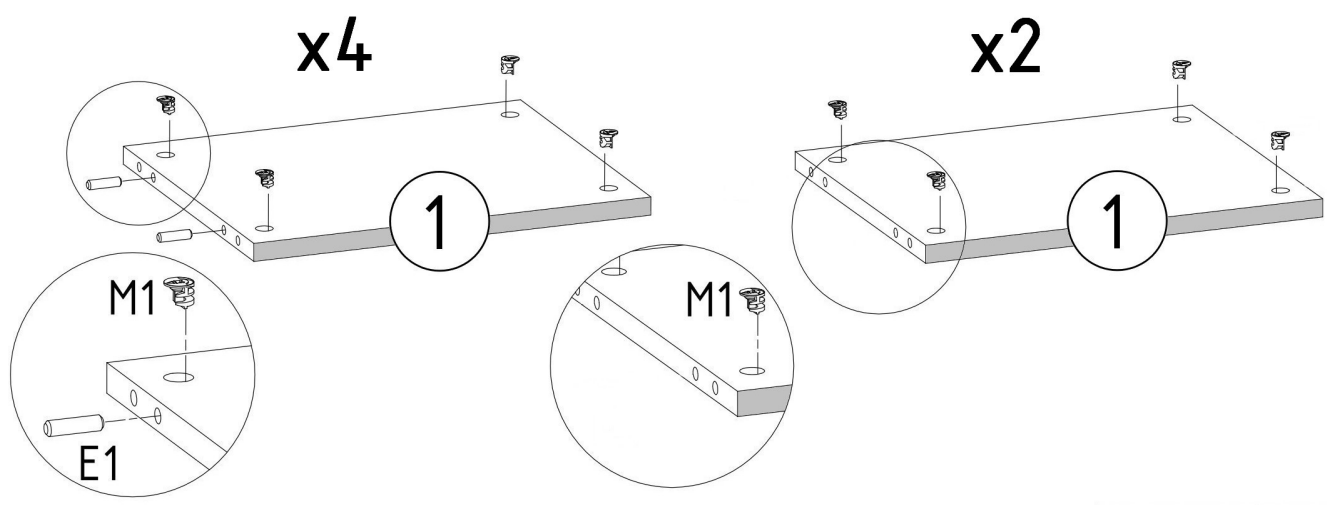

MALAX 3X3 H

PRODUCTION DATE

PACKING CODE

001579	5	3
000390	4	2
001580	3	2
001578	2	2
000051	1	6
ID	NUMBER	QUANTITY

M1  12x15mm x24	E1  8x30mm x8
---	---

M1  12x15mm x8	E1  8x30mm x8
---	--

M1  12x15mm	E1  8x30mm	N1  L=35mm	x8	x8	x8	x8
---	--	--	-----------	-----------	-----------	-----------

E3  8x50mm	N4  L=62mm	x8	x8
---	--	-----------	-----------

B1

ø17/5-4mm X40

V13

x1

MALAX 3D

PRODUCTION DATE

PACKING CODE

**A10****x6** 3,5x16mm **x30****S1****V7****x3**

MALAX 3D

PRODUCTION DATE	PACKING CODE

001646	1	3
ID	NUMBER	QUANTITY

V7  x3	S1  x6
3,5x16mm	

x3

47mm

FRONT ↓