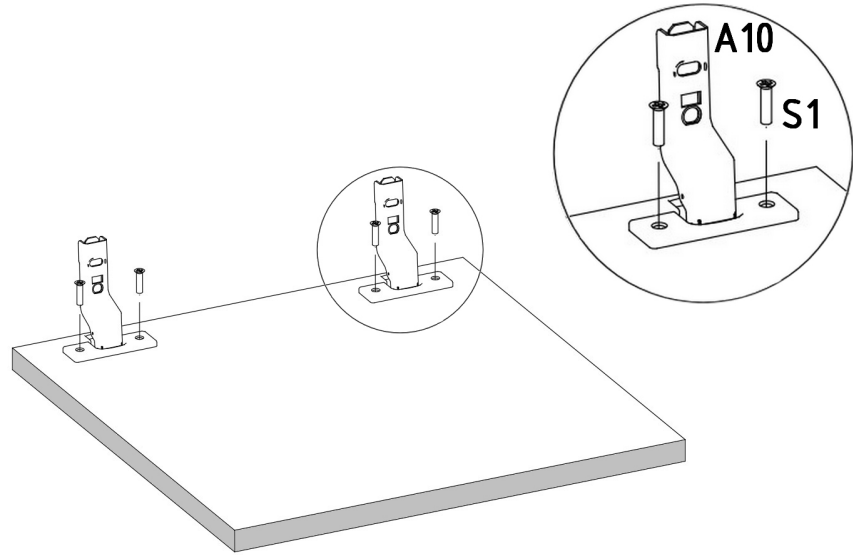

**A10****x6** 3,5x16mm **x30****S1****V7****x3**

MALAX 3D

PRODUCTION DATE	PACKING CODE

001646	1	3
ID	NUMBER	QUANTITY

V7  x3	S1  x6
3,5x16mm	

x3

47mm

FRONT ↓