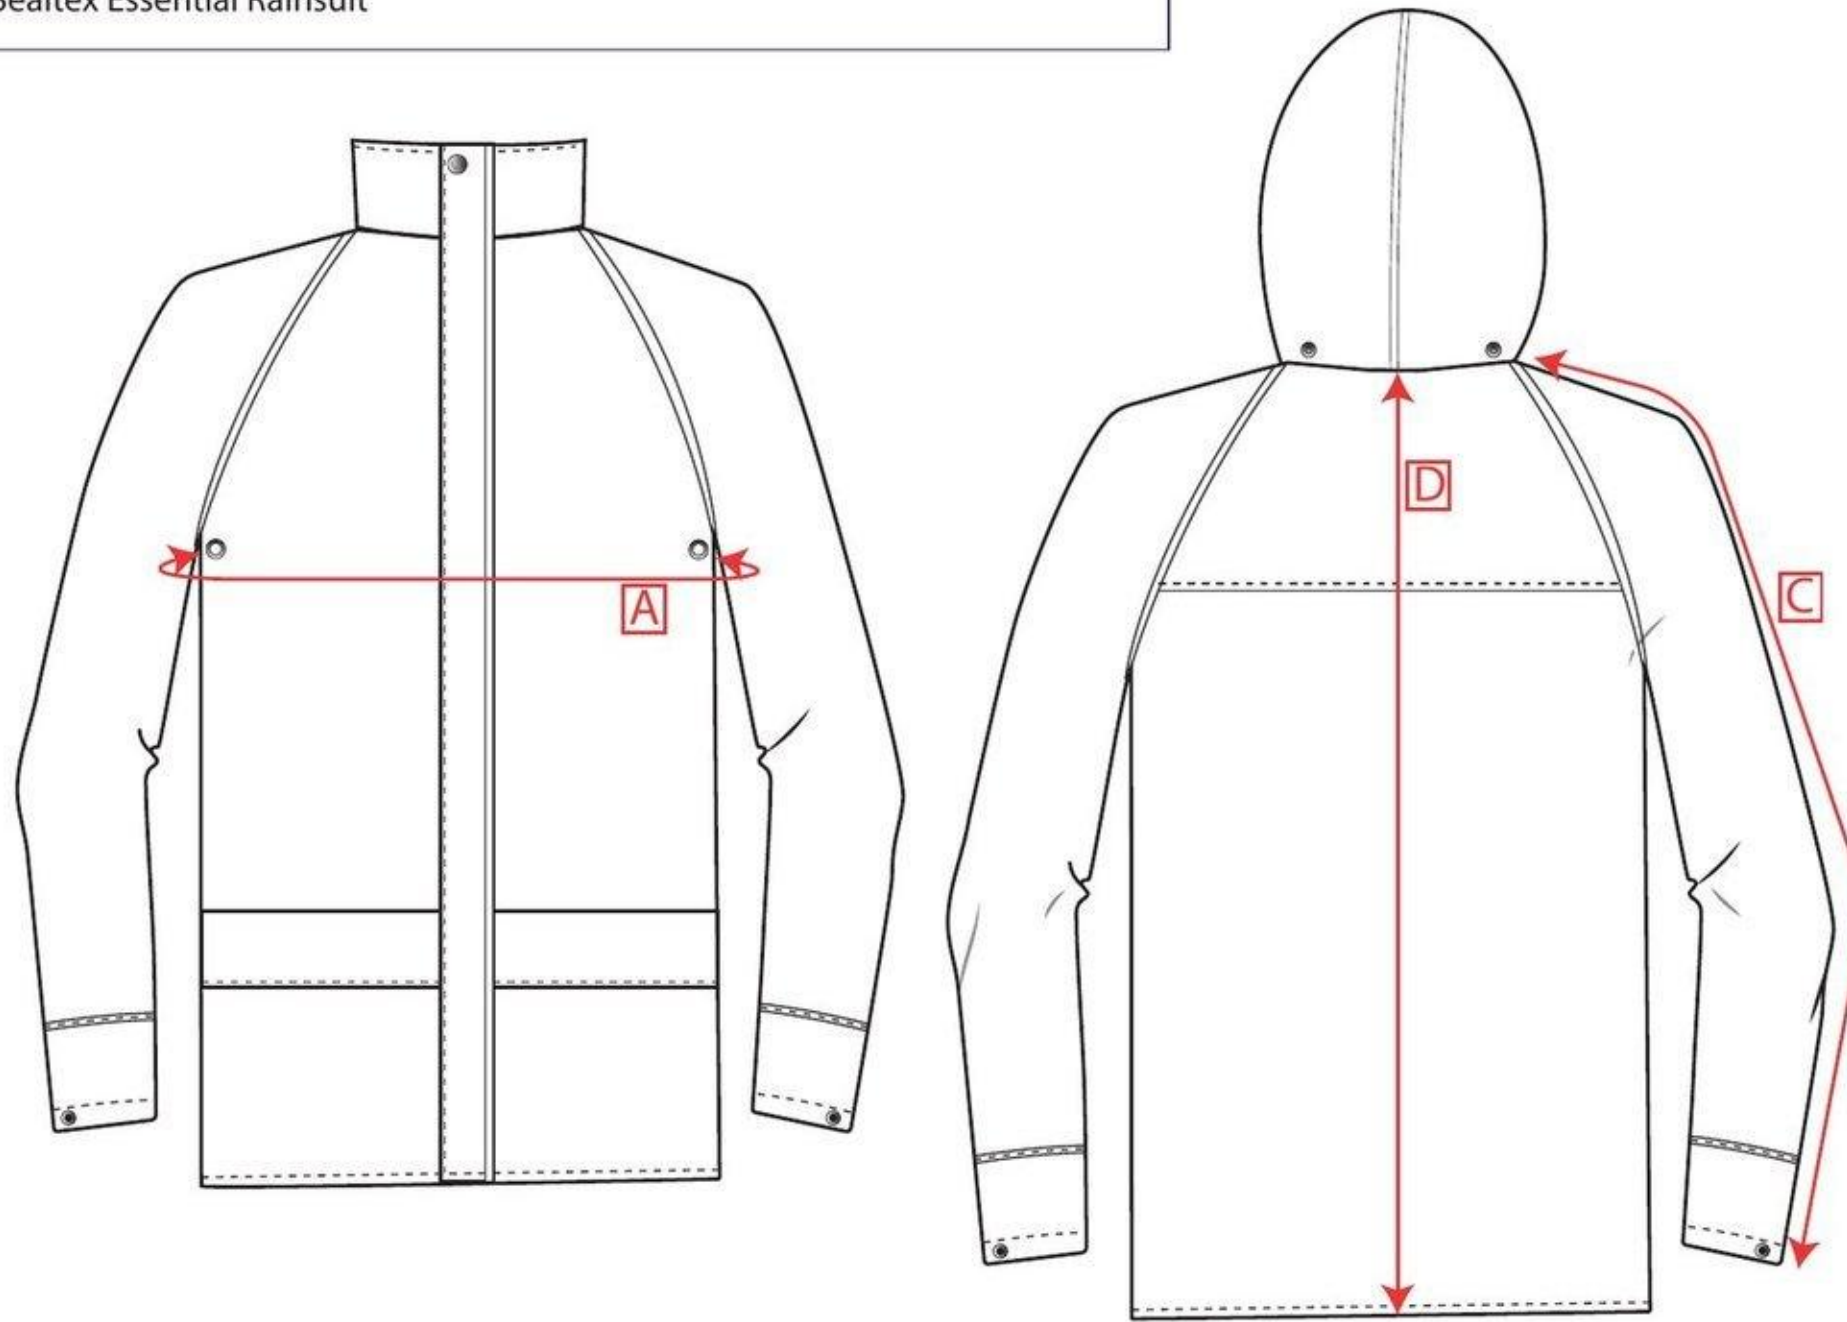

STYLE NO: L450

DESCRIPTION: Sealtex Essential Rainsuit

		S	M	L	XL	XXL	3XL	4XL	5XL
To Fit Chest:		92-96	100-104	108-112	116-124	128-132	136-140	144-148	152-160
Jacket Chest	A	114	122	130	138	146	154	162	170
Collar to Cuff	B	82	83	84	85	86	87	88	88
Nape to Hem	D	83	84	85	86	87	88	89	89