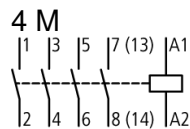

Type: **Z-SCH230/25-40**
 Article No.: **248847**

Ordering information

Control voltage			230 V AC
Rated current AC-1		A	25
Contacts		Number	4 N/O

Note concerning the product

For other contact configurations and actuating voltages, please enquire.