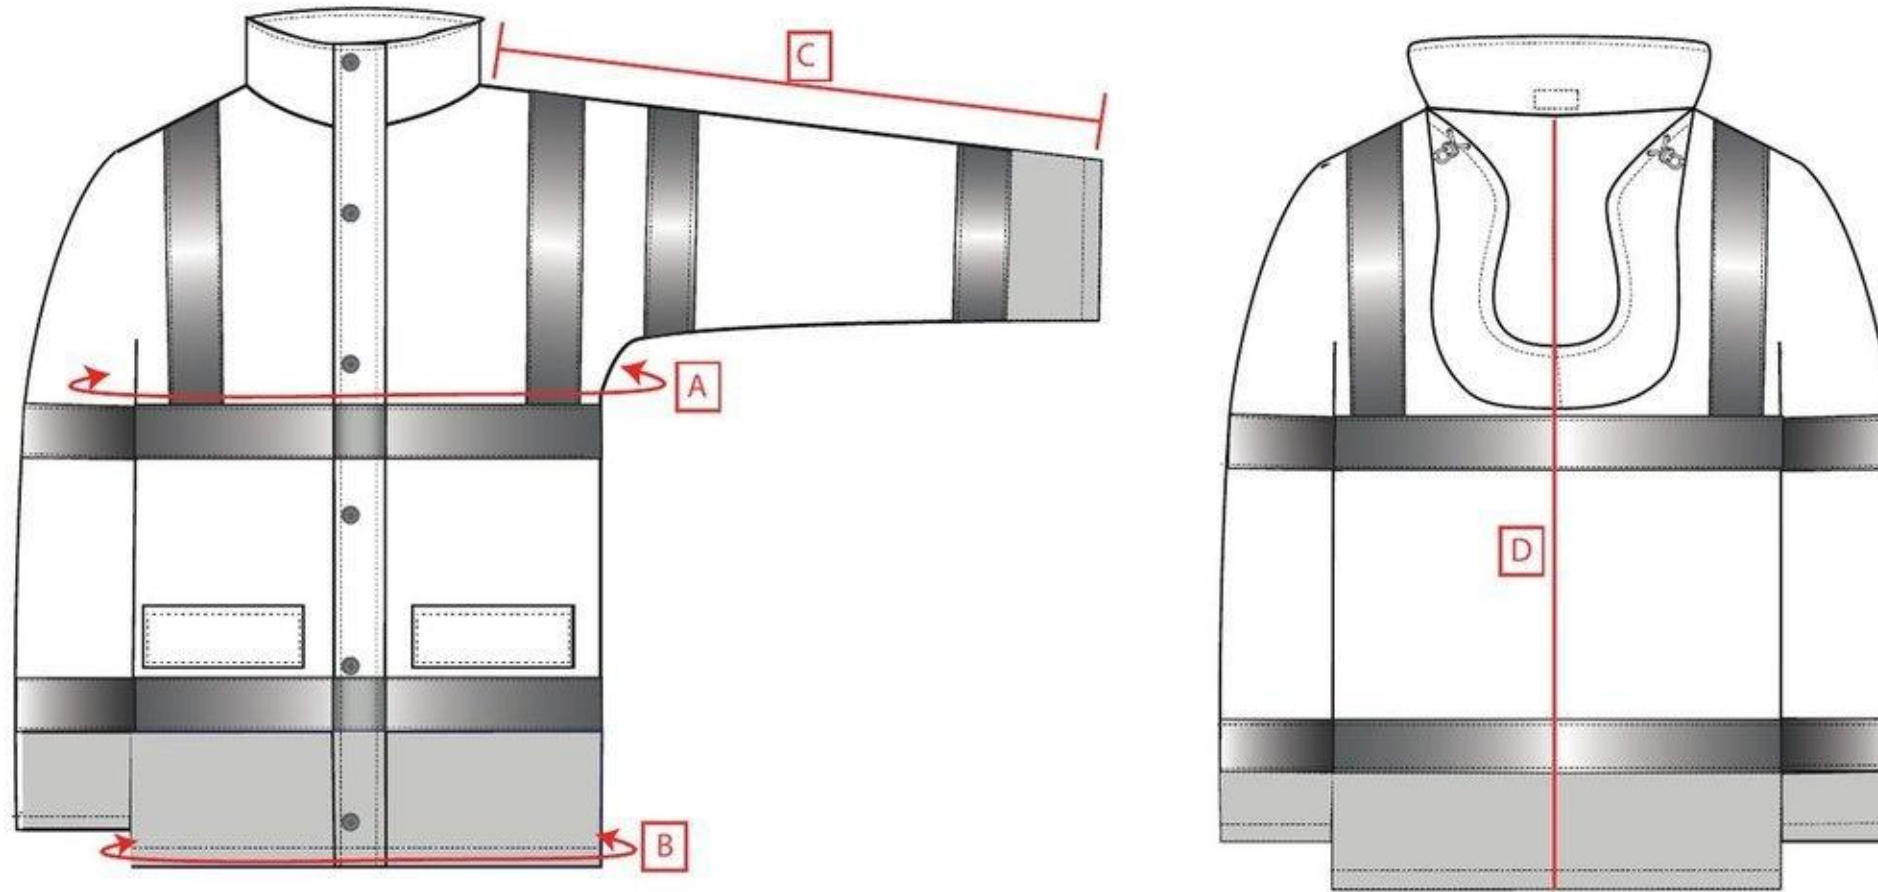

STYLE NO: S471

DESCRIPTION: Hi Vis 4-in-1 Contrast Jacket

OUTER JACKET

Outer Jacket											
MEASUREMENTS		XS	S	M	L	XL	2XL	3XL	4XL	5XL	
		80-88	92-96	100-104	108-112	116-124	128-132	136-144	148-152	156-162	TOL
Jacket Chest	A	110	118	126	134	142	150	158	166	178	1.5
Hem	B	110	118	126	134	142	150	158	166	178	1.5
Collar to cuff (Incl. Cuff)	C	81	82	83	84	85	86	87	88	89	1
Center Back to Hem	D	82	83	84	85	86	87	88	89	90	1