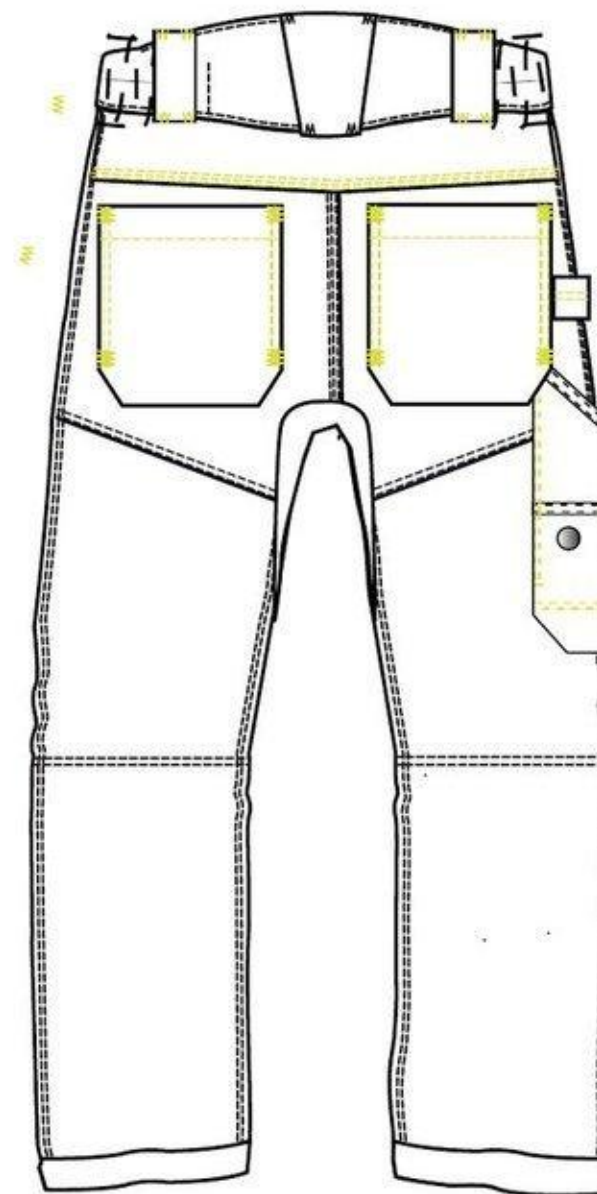

STYLE NO: T706

DESCRIPTION: WX3 Eco Stretch Holster Trousers

Description		26	28	30	32	33	34	36	38	40	41	42	44	46	48	50	52	54	56
Waist - relaxed	A	34.00	36.50	39.00	41.50	42.75	44.00	46.50	49.00	51.50	52.75	54.00	56.50	59.00	61.50	64.00	66.50	69.00	71.50
Waist - extended	B	39.00	41.50	44.00	46.50	47.75	49.00	51.50	54.00	56.50	57.75	59.00	61.50	64.00	66.50	69.00	71.50	74.00	76.50
Seat	C	46.00	48.50	51.00	53.50	54.75	56.00	58.50	61.00	63.50	64.75	66.00	68.50	71.00	73.50	76.00	78.50	81.00	83.50
Inner Leg Length - Regular	D	79.00	79.00	79.00	79.00	79.00	79.00	79.00	79.00	79.00	79.00	79.00	79.00	79.00	79.00	79.00	79.00	79.00	79.00