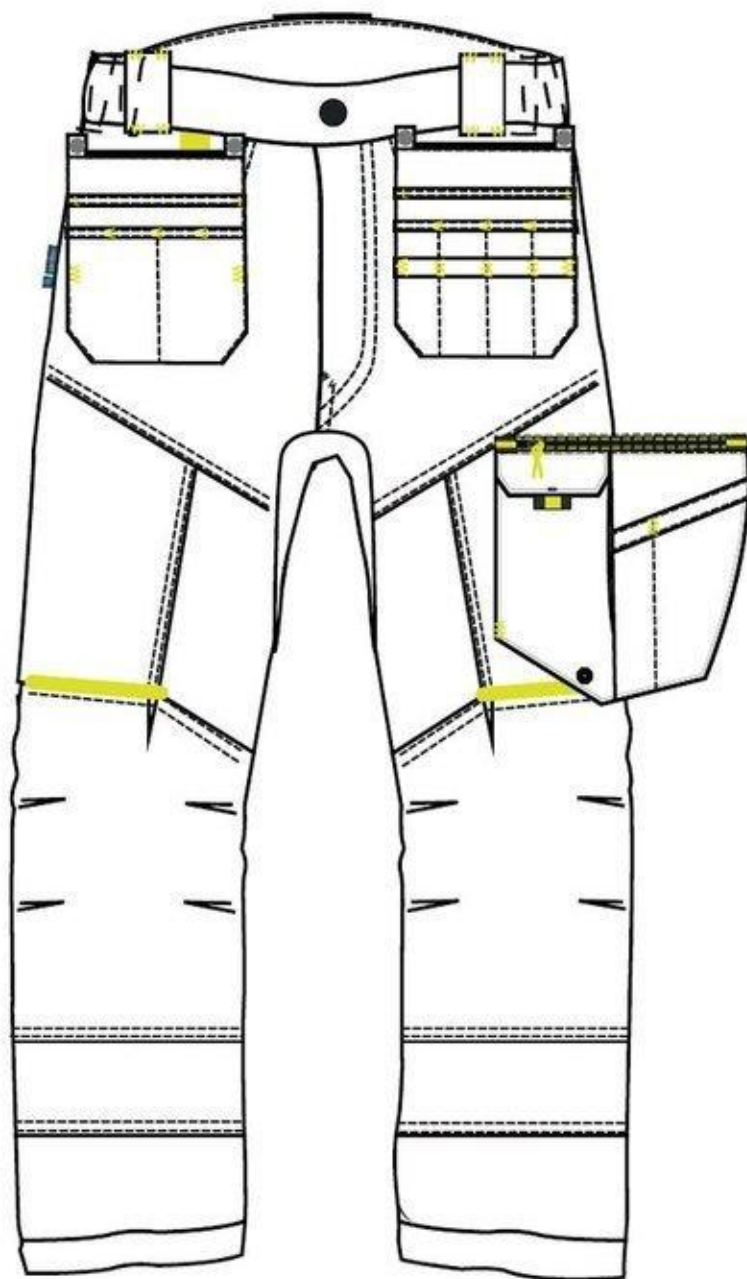

STYLE NO: T706

DESCRIPTION: WX3 Eco Stretch Holster Trousers

Description		26	28	30	32	33	34	36	38	40	41	42	44	46	48	50	52	54	56
Waist - relaxed	A	34.00	36.50	39.00	41.50	42.75	44.00	46.50	49.00	51.50	52.75	54.00	56.50	59.00	61.50	64.00	66.50	69.00	71.50
Waist - extended	B	39.00	41.50	44.00	46.50	47.75	49.00	51.50	54.00	56.50	57.75	59.00	61.50	64.00	66.50	69.00	71.50	74.00	76.50
Seat	C	46.00	48.50	51.00	53.50	54.75	56.00	58.50	61.00	63.50	64.75	66.00	68.50	71.00	73.50	76.00	78.50	81.00	83.50
Inner Leg Length - Regular	D	79.00	79.00	79.00	79.00	79.00	79.00	79.00	79.00	79.00	79.00	79.00	79.00	79.00	79.00	79.00	79.00	79.00	79.00