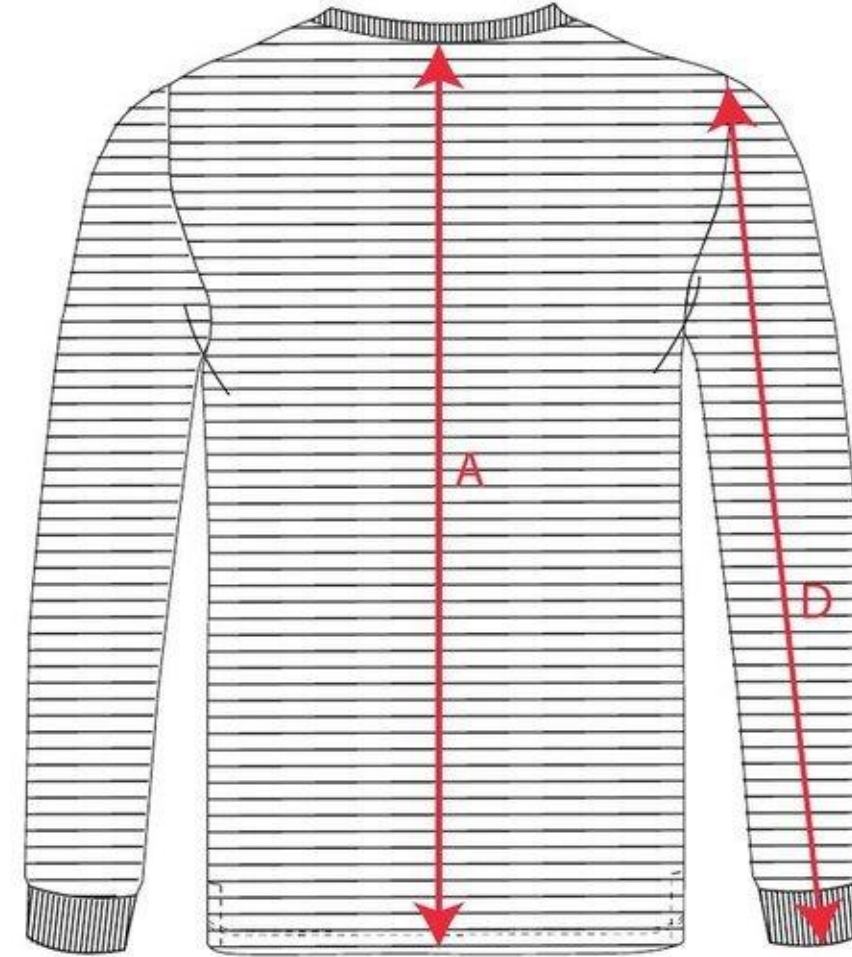

STYLE NO: AS22

DESCRIPTION: Anti-Static ESD T-Shirt L/S

Description CM		XXS	XS	S	M	L	XL	XXL	3XL	4XL	5XL	6XL	7XL	8XL	9XL
Back Length	A	70.00	71.00	72.00	73.00	74.00	76.00	78.00	80.00	82.00	84.00	86.00	88.00	90.00	92.00
Chest Width	B	38.00	42.00	48.00	52.00	56.00	62.00	66.00	70.00	74.00	80.00	86.00	92.00	98.00	104.00
Hem Width - relaxed	C	38.00	42.00	48.00	52.00	56.00	62.00	66.00	70.00	74.00	80.00	86.00	92.00	98.00	104.00
Sleeve Length - Set In - Long Sleeve	D	63.50	64.50	66.00	67.00	68.00	69.50	70.50	71.50	72.50	73.50	75.00	76.50	78.00	79.50