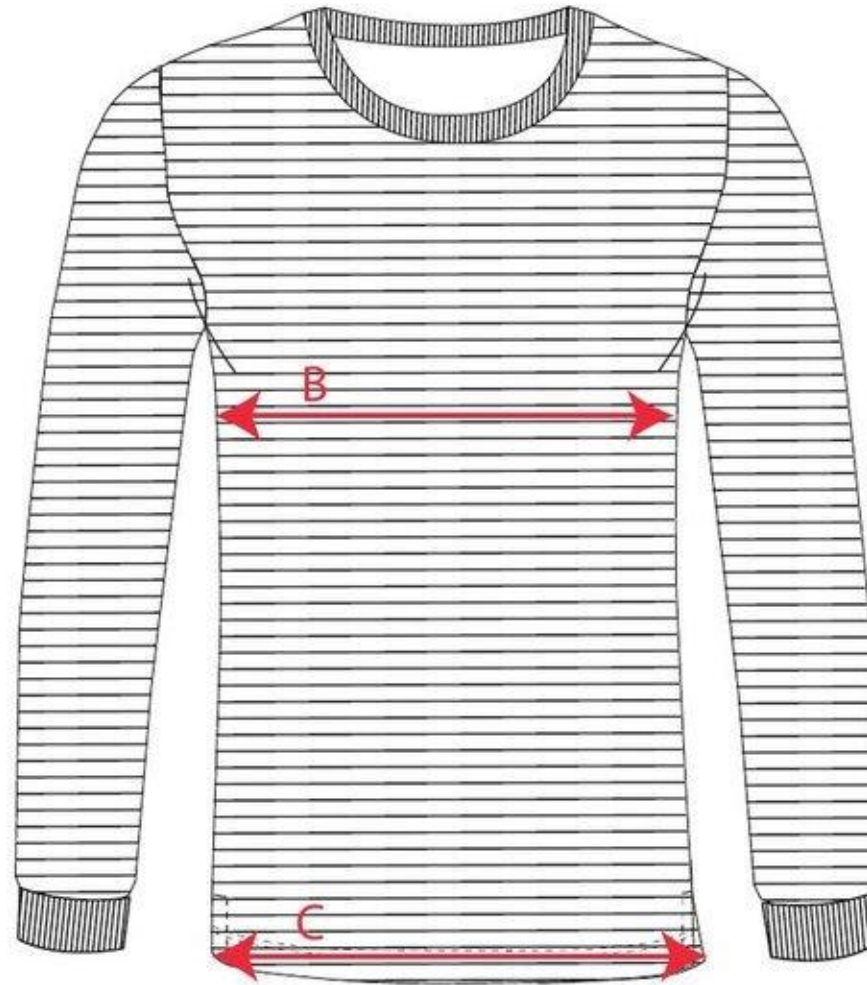

STYLE NO: AS22

DESCRIPTION: Anti-Static ESD T-Shirt L/S

Description CM		XXS	XS	S	M	L	XL	XXL	3XL	4XL	5XL	6XL	7XL	8XL	9XL
Back Length	A	70.00	71.00	72.00	73.00	74.00	76.00	78.00	80.00	82.00	84.00	86.00	88.00	90.00	92.00
Chest Width	B	38.00	42.00	48.00	52.00	56.00	62.00	66.00	70.00	74.00	80.00	86.00	92.00	98.00	104.00
Hem Width - relaxed	C	38.00	42.00	48.00	52.00	56.00	62.00	66.00	70.00	74.00	80.00	86.00	92.00	98.00	104.00
Sleeve Length - Set In - Long Sleeve	D	63.50	64.50	66.00	67.00	68.00	69.50	70.50	71.50	72.50	73.50	75.00	76.50	78.00	79.50