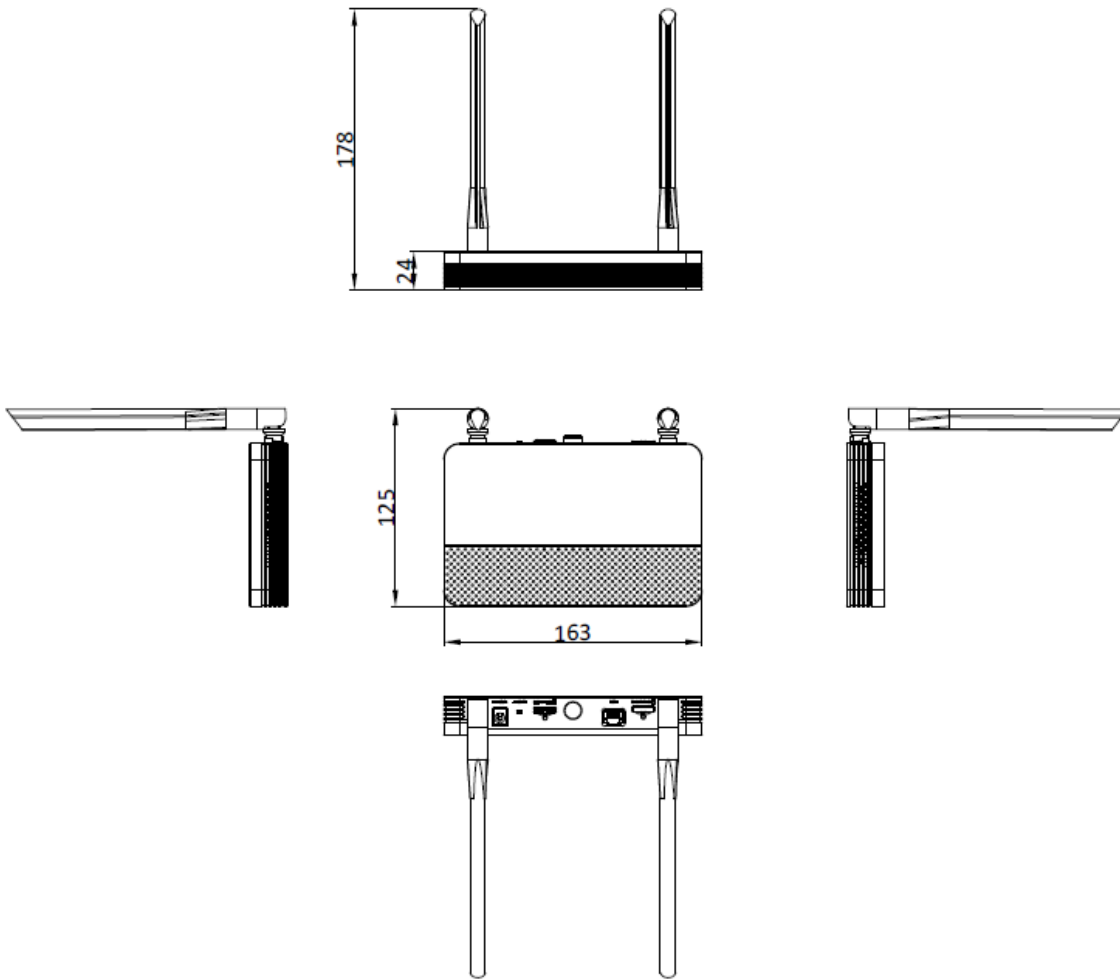

Others	
Camera Case Type	Bullet
Image Sensor	1/2.7" Progressive Scan CMOS
Min. Illumination	null
Day & Night	IR cut filter
WDR	DWDR
Angle Adjustment	Pan: 0° to 360°, tilt: 0° to 90°, rotate: 0° to 360°
Protection Level	IP66
Wi-Fi Support	Yes
NVS	
Video and Audio	
IP Video Input	4-ch
Incoming/Outgoing Bandwidth	20 Mbps/20 Mbps
Decoding	
Video Resolution	6 MP/5 MP/4 MP/3 MP/1080p/UXGA /720p/VGA/4CIF/DCIF/ 2CIF/CIF/QCIF
Synchronous Playback	1-ch
Network	
Network Interface	1, RJ45 10/100M Ethernet interface
Wi-Fi	
Frequency Band	2.4 GHz
Antenna Structure	High gain antenna
Transmission Speed	150 Mbps
Transmission Standard	IEEE 802.11b/g/n/ax
Auxiliary Interface	
SD Card	32G/64G/128G/256G/512G
General	
Power Supply	12 VDC
Consumption (without HDD and PoE off)	≤ 6 W
Working Temperature	-10 °C to 55 °C (14 °F to 131 °F)
Working Humidity	10% to 90%
Dimension (W × D × H)	163 x 125 x 26 mm (6.4" × 4.9" × 1.0")
Weight (without hard disk)	≤ 500g
Kit	
Accessories	Power adaptor: 2 × IPC power adaptor, 1 × NVS power adaptor Ethernet cable: RJ45, Cat5e UTP, 1 m
Certification	CB, CE
Weight (with package)	≤ 2 kg (4.4 lb)

▪ Available Model

IKS-2044BH-PH/W

▪ Dimension

Unit: mm (inch)

scale/1:1;Unit/mm

HiLook

Headquarters

No.555 Qianmo Road, Binjiang District,
Hangzhou 310051, China
T +86-571-8807-5998
Technical Support: support@hikvision.com