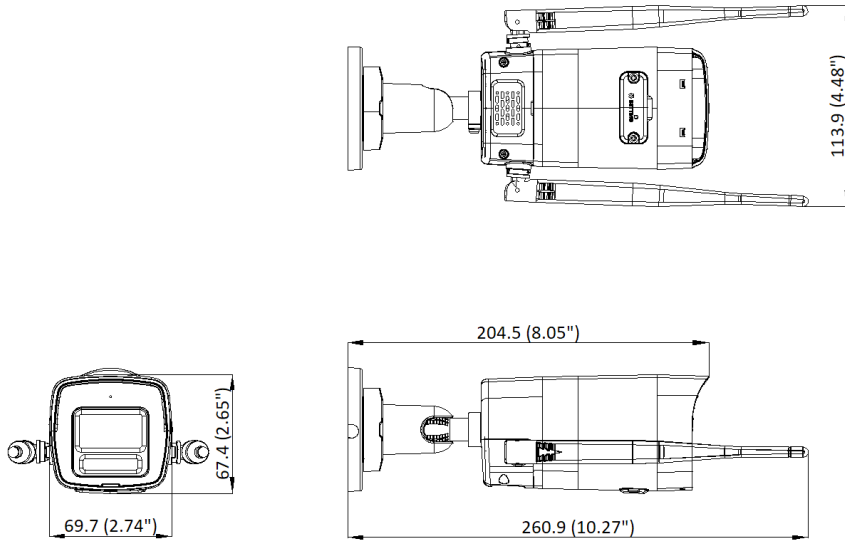

Unit: mm (inch)