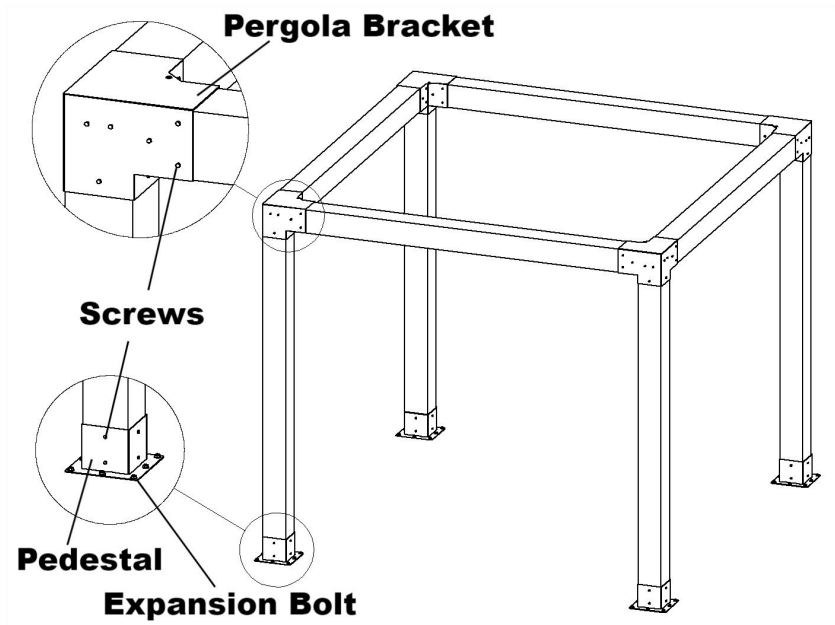

Model	SSA4C4	SSB4D4
Specification (inch)	4*4	6*6
Colour	Black	Black

Part List			
Code	Picture	Name	QTY.
1		Pergola Bracket	4
2		Pedestal	4
3		Screws	112
4		Expansion Bolt	32

Product Introduction

SSA4C4	SSB4D4
 <p>ID=Inside Diameter</p>	 <p>ID=Inside Diameter</p>