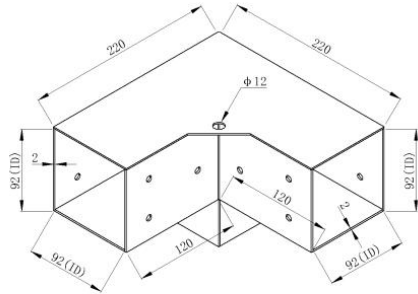

ID=Inside Diameter

ID=Inside Diameter