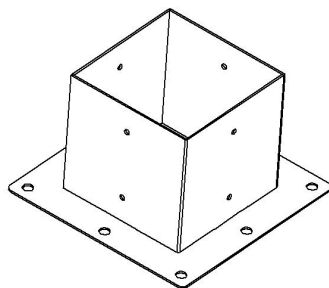

VEVOR®

TOUGH TOOLS, HALF PRICE

PERGOLA BRACKETS

MODÈLE : SSA4C4 \ SSB4D4

NEED HELP? CONTACT US!

Have product questions? Need technical support? Please feel free to contact us:

Technical Support and E-Warranty Certificate
www.vevor.com/support

This is the original instruction, please read all manual instructions carefully before operating. VEVOR reserves a clear interpretation of our user manual. The appearance of the product shall be subject to the product you received. Please forgive us that we won't inform you again if there are any technology or software updates on our product.