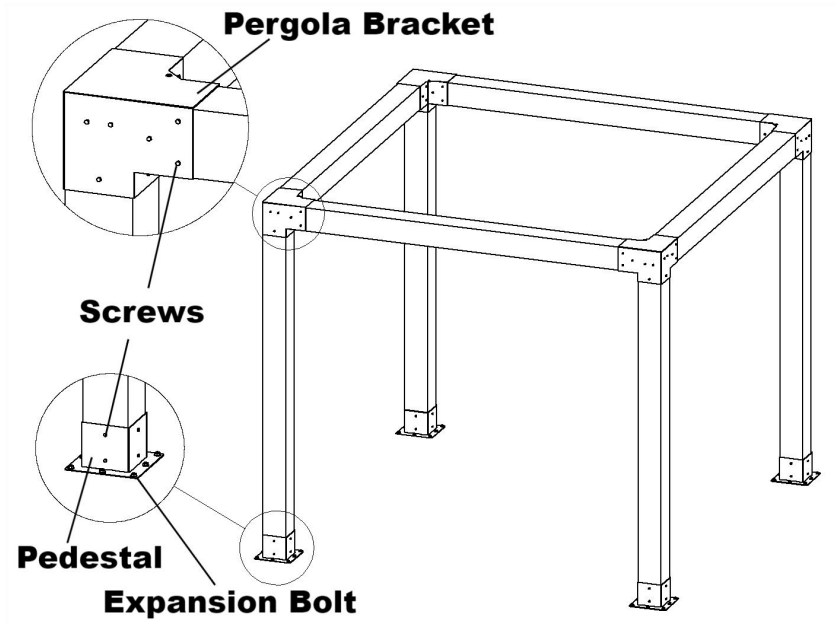

Elenco delle parti			
Codice	Immagine	Nome	QUANTITÀ.
1		Staffa Pergola	4
2		Piedistallo _	4
3		Viti	112
4		Bullone di espansione	32

introduzione al prodotto

SSA4C4	SSB4D4
ID=Inside Diameter	ID=Inside Diameter