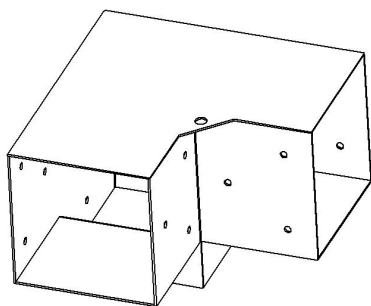

VEVOR®

TOUGH TOOLS, HALF PRICE

PERGOLA BRACKETS

MODÈLE : SSA4C4 \ SSB4D4

NEED HELP? CONTACT US!

Have product questions? Need technical support? Please feel free to contact us:

Technical Support and E-Warranty Certificate
www.vevor.com/support

This is the original instruction, please read all manual instructions carefully before operating. VEVOR reserves a clear interpretation of our user manual. The appearance of the product shall be subject to the product you received. Please forgive us that we won't inform you again if there are any technology or software updates on our product.