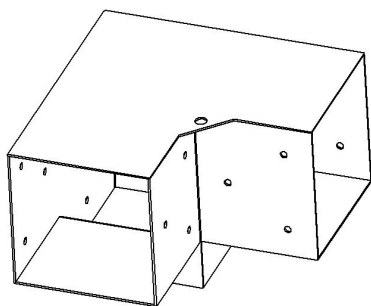

VEVOR®

TOUGH TOOLS, HALF PRICE

PERGOLA BRACKETS

MODEL: SSA4C4 \ SSB4D4

NEED HELP? CONTACT US!

Have product questions? Need technical support? Please feel free to contact us:

Technical Support and E-Warranty Certificate
www.vevor.com/support

This is the original instruction, please read all manual instructions carefully before operating. VEVOR reserves a clear interpretation of our user manual. The appearance of the product shall be subject to the product you received. Please forgive us that we won't inform you again if there are any technology or software updates on our product.