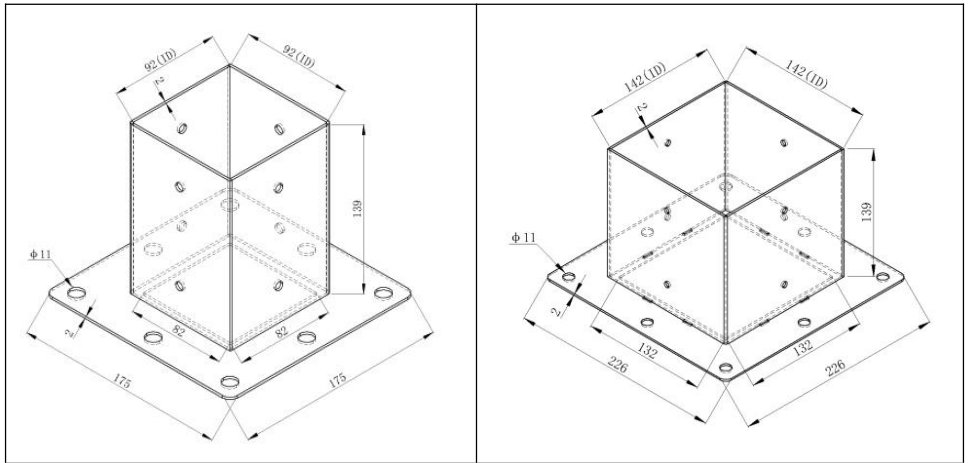

Model	SSA4C4	SSB4D4
Specification (inch)	4*4	6*6
Colour	Black	Black

Part List			
Code	Picture	Name	QTY.
1		Pergola Bracket	4
2		Pedestal	4
3		Screws	112
4		Expansion Bolt	32

Product Introduction

SSA4C4	SSB4D4
 <p>ID=Inside Diameter</p>	 <p>ID=Inside Diameter</p>