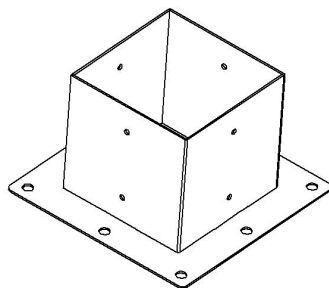

VEVOR®

TOUGH TOOLS, HALF PRICE

PERGOLA BRACKETS

MODELLO: SSA4C4 \ SSB4D4

NEED HELP? CONTACT US!

Have product questions? Need technical support? Please feel free to contact us:

Technical Support and E-Warranty Certificate
www.vevor.com/support

This is the original instruction, please read all manual instructions carefully before operating. VEVOR reserves a clear interpretation of our user manual. The appearance of the product shall be subject to the product you received. Please forgive us that we won't inform you again if there are any technology or software updates on our product.