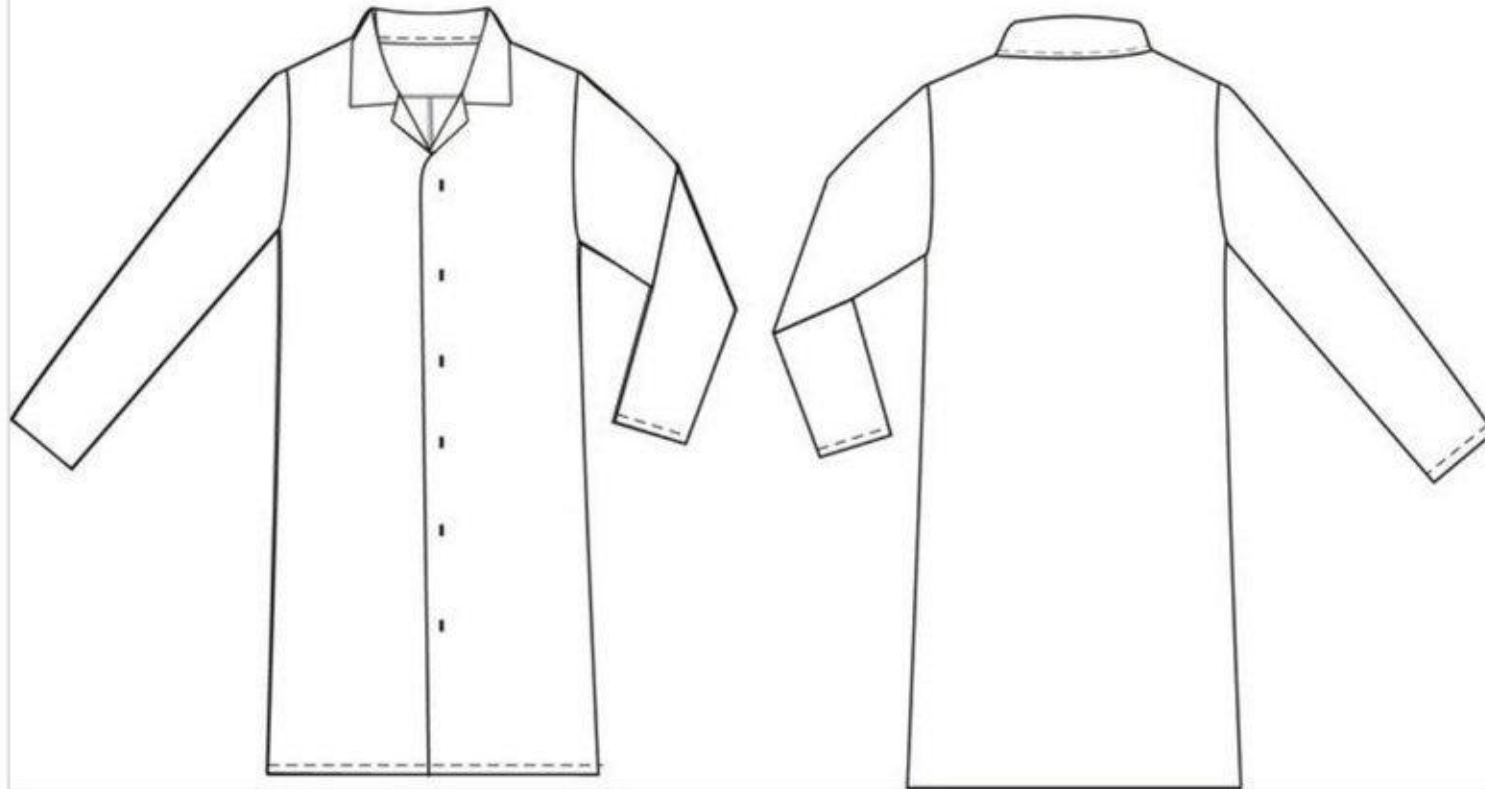

Properties

FRONT

BACK

LINEDRAWING

Style	2210 Food Industry No Pocket Coat
Collection	
Range	Chefs / Food
Sizes	XS-4XL
Composition	65% Polyester, 35% Cotton
Material Weight	245g
Standards	N/A

Colorways

Colorway	Pantone TCX	Image	Active
White			✓
White/Red			✓