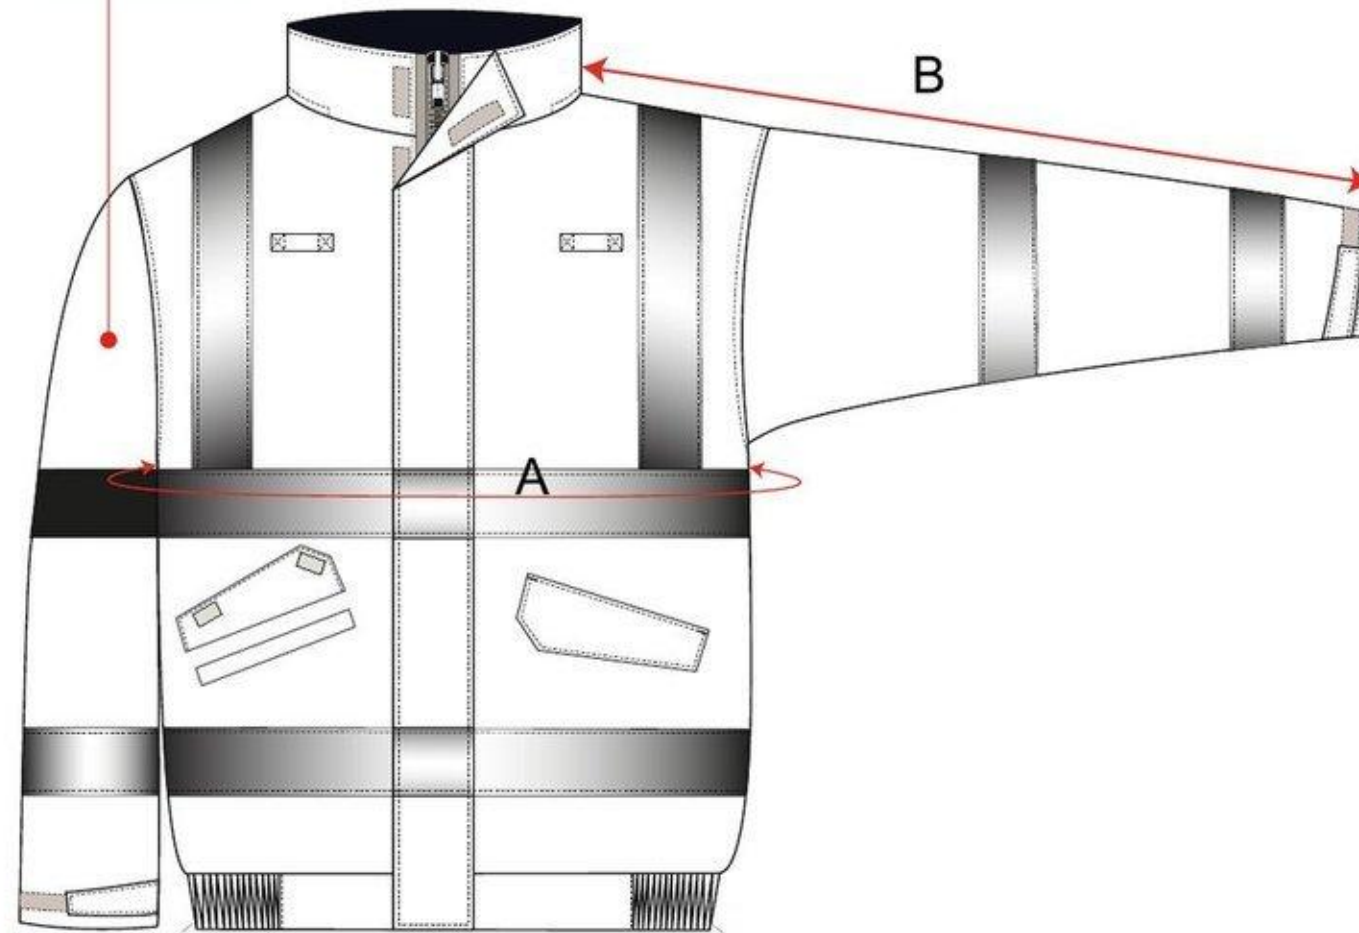

STYLE NO: S783

DESCRIPTION: Bizflame Rain Bomber Jacket

FABRIC: 98% Polyester, 2% Carbon fibre

COLOUR: Navy

Grid Fabric

		XS	S	M	L	XL	XXL	3XL	4XL	5XL	6XL
Jacket Chest	A	110	118	126	134	142	150	158	166	178	190
Collar to Cuff	B	81	82	83	84	85	86	87	88	89	90
Nape to Hem	C	68	68	70	70	72	72	72	74	75	75