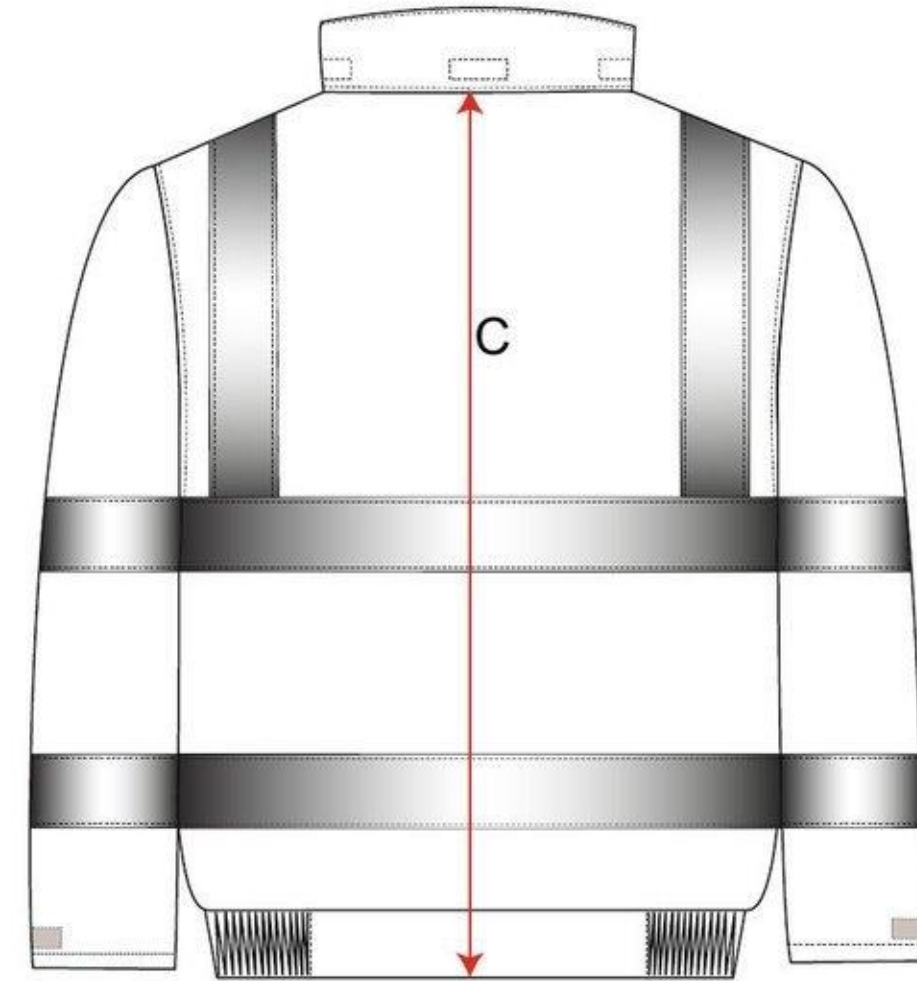

STYLE NO: S783

DESCRIPTION: Bizflame Rain Bomber Jacket

FABRIC: 98% Polyester, 2% Carbon fibre

COLOUR: Navy

Grid Fabric

		XS	S	M	L	XL	XXL	3XL	4XL	5XL	6XL
Jacket Chest	A	110	118	126	134	142	150	158	166	178	190
Collar to Cuff	B	81	82	83	84	85	86	87	88	89	90
Nape to Hem	C	68	68	70	70	72	72	72	74	75	75