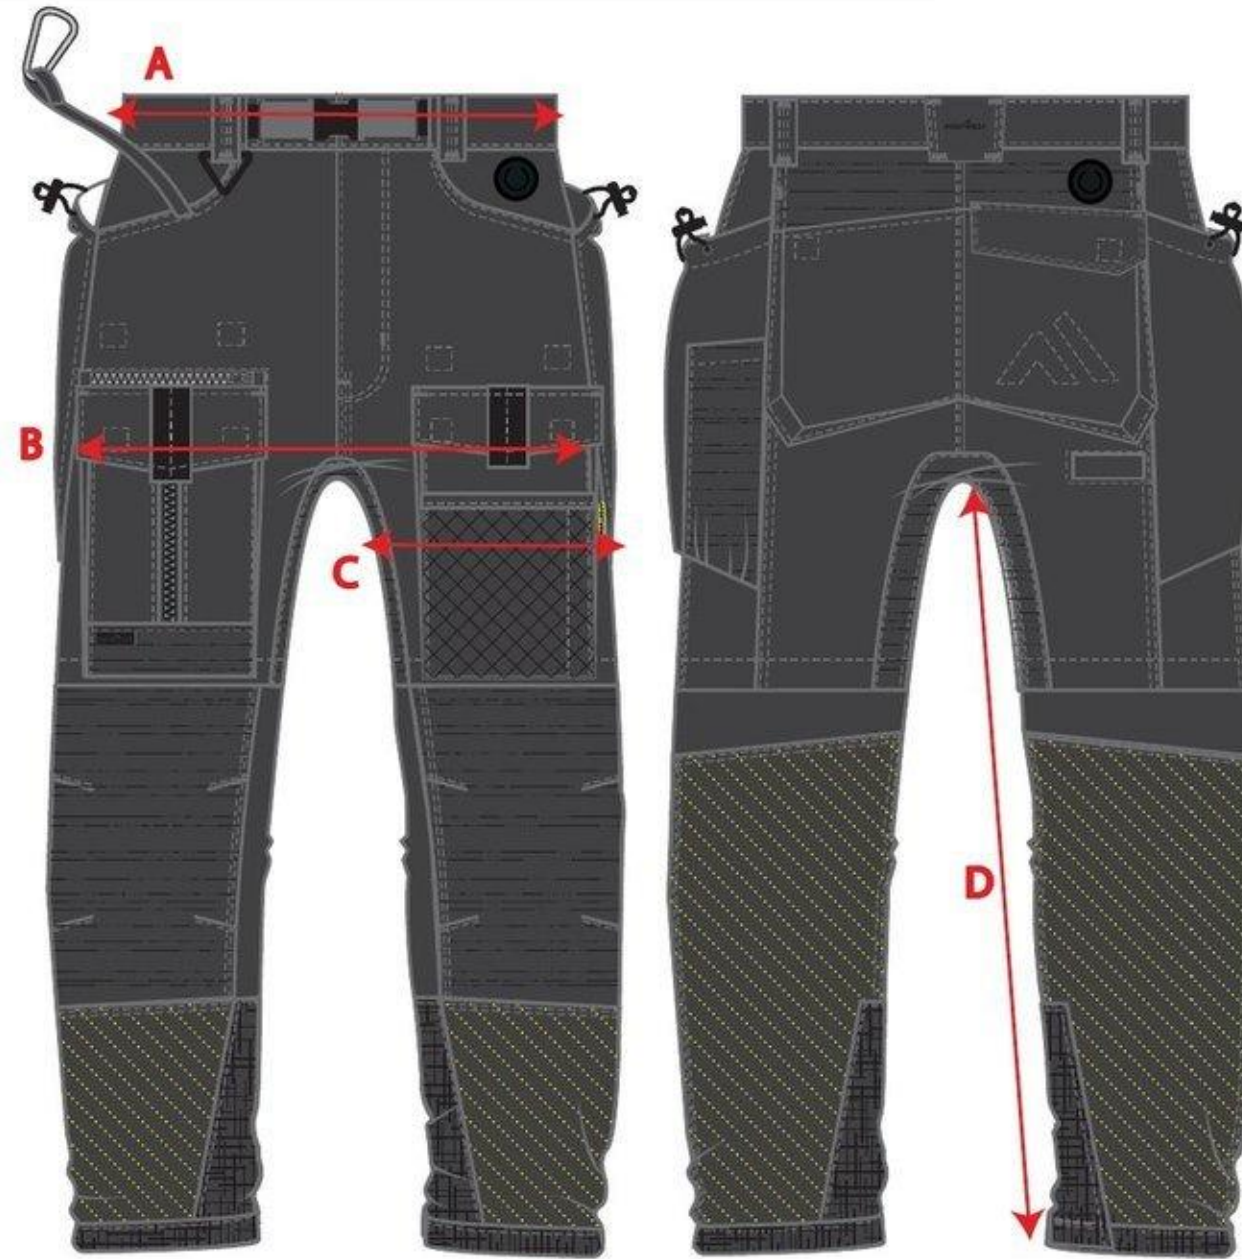

STYLE NO: **BX321** DESCRIPTION: 3 in 1 Trouser

| Description | | | 28 | 30 | 32 | 33 | 34 | 36 | 38 | 40 | 41 | 42 | 44 | 46 | 48 |
|----------------|---|----|-------|-------|-------|-------|-------|-------|-------|-------|-------|-------|-------|-------|-------|
| Waist, Relaxed | A | cm | 38.25 | 40.75 | 43.25 | 44.5 | 45.75 | 48.25 | 50.75 | 53.25 | 54.5 | 55.75 | 58.25 | 60.75 | 63.25 |
| Seat | B | cm | 47.5 | 50 | 52.5 | 53.75 | 55 | 57.5 | 60 | 62.5 | 63.75 | 65 | 67.5 | 70 | 72.5 |
| Thigh | C | cm | 27 | 28.5 | 30 | 30.75 | 31.5 | 33 | 34.5 | 36 | 36.75 | 37.5 | 39 | 40.5 | 42 |
| Inside Leg | D | cm | 79.00 | 79.00 | 79.00 | 79.00 | 79.00 | 79.00 | 79.00 | 79.00 | 79.00 | 79.00 | 79.00 | 79.00 | 79.00 |