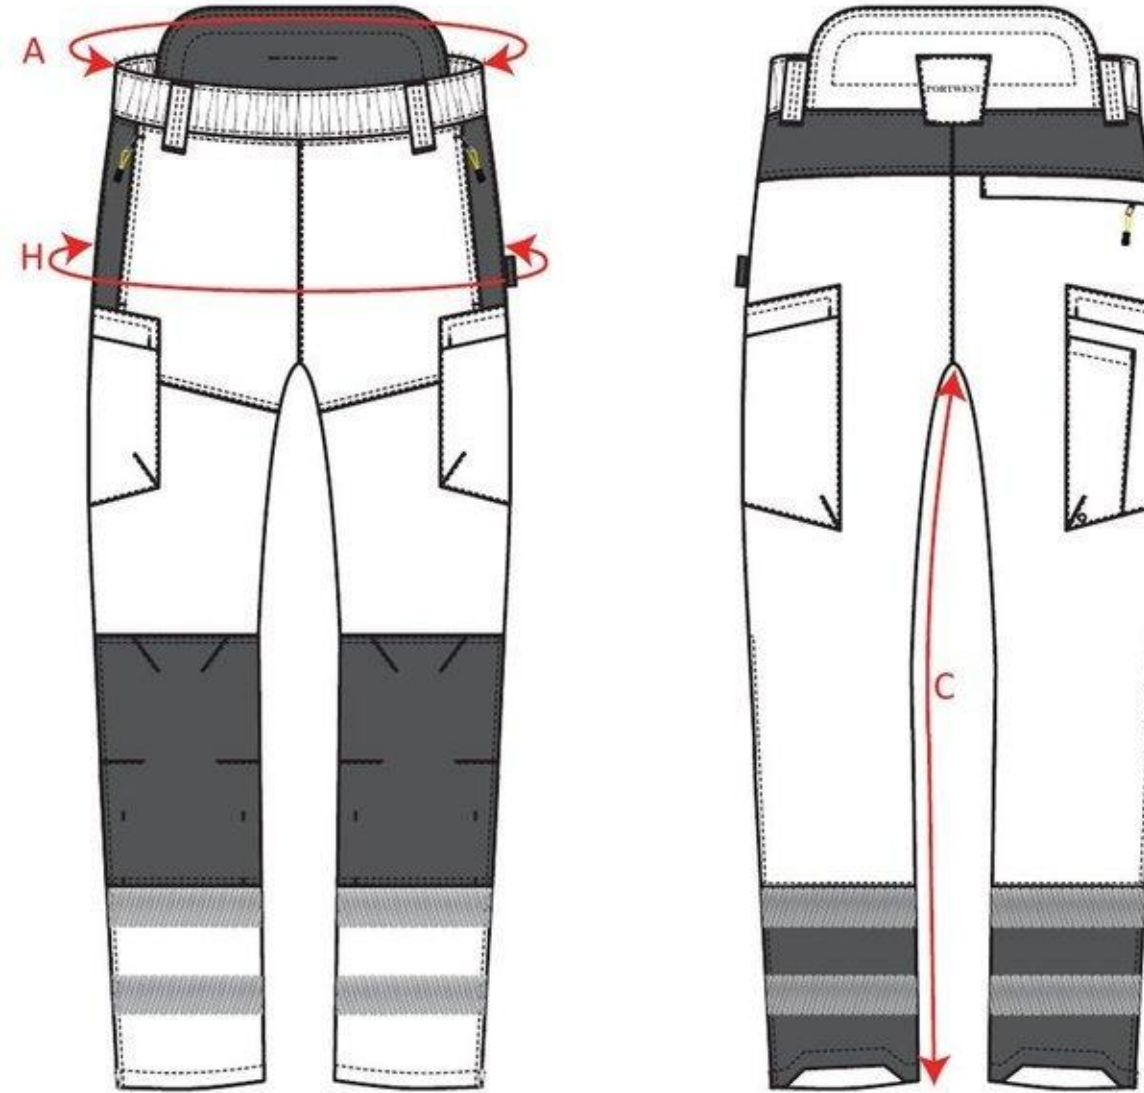

STYLE NO: PW342

DESCRIPTION: PW3 Hi Vis Extreme Trousers

Measurements							
To fit waist measurements		76-80	84-88	92-96	100-104	108-112	Tol
To be taken flat		S	M	L	XL	XXL	
Waist relaxed	A	72	80	88	96	104	1cm
Inside leg (31" leg)	C	79	79	79	79	79	min
Seat (20cm below waist seam) *	H	106	114	122	130	138	1.5cm