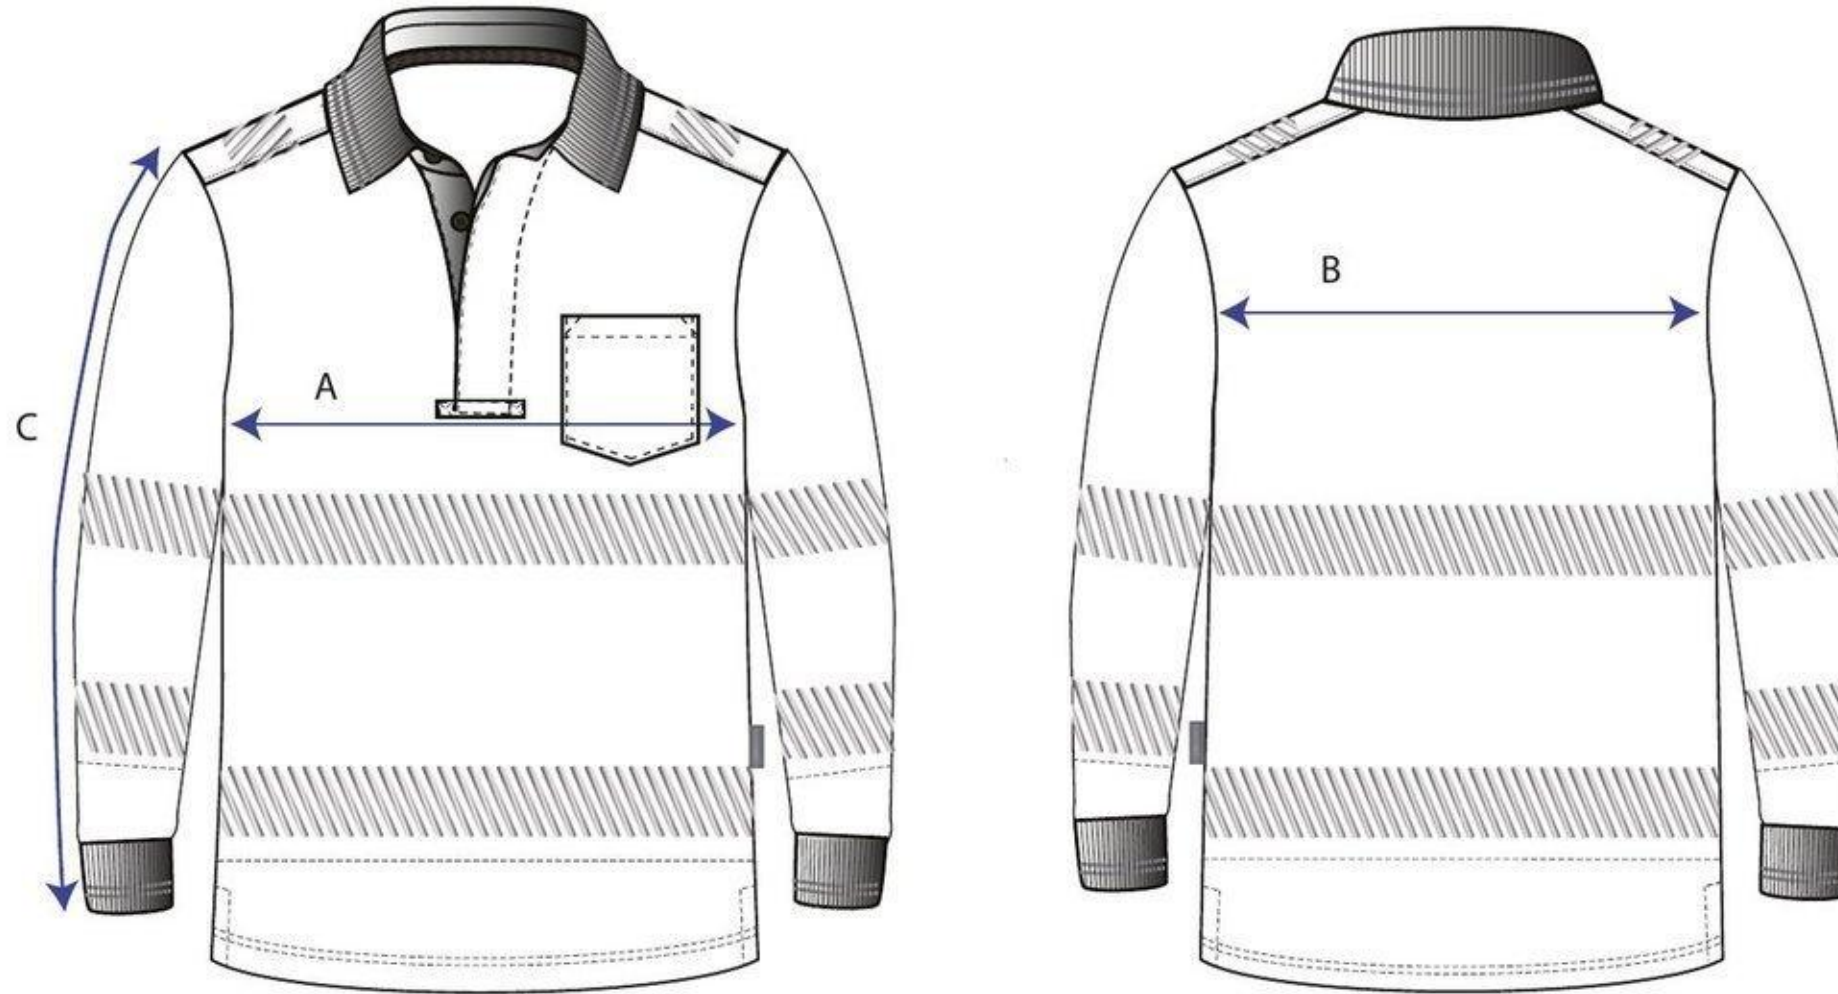

STYLE NO: T184

DESCRIPTION: PW3 Hi-Vis Polo Shirt L/S

FABRIC: 55% Cotton 45% Polyester

COLOUR: Yellow, Orange

Size Chart (CM)											
	Measurements	XS	S	M	L	XL	XXL	3XL	4XL	5XL	Tolerance (+)
A	Chest	98	106	114	122	130	138	146	154	162	1
B	Across Back, from 12cm below neck	46	48	50	52	55	57	59	61	63	0.5
C	Outside Sleeve Length, incl cuff	61	62	63	64	65	66	67	68	69	0.5