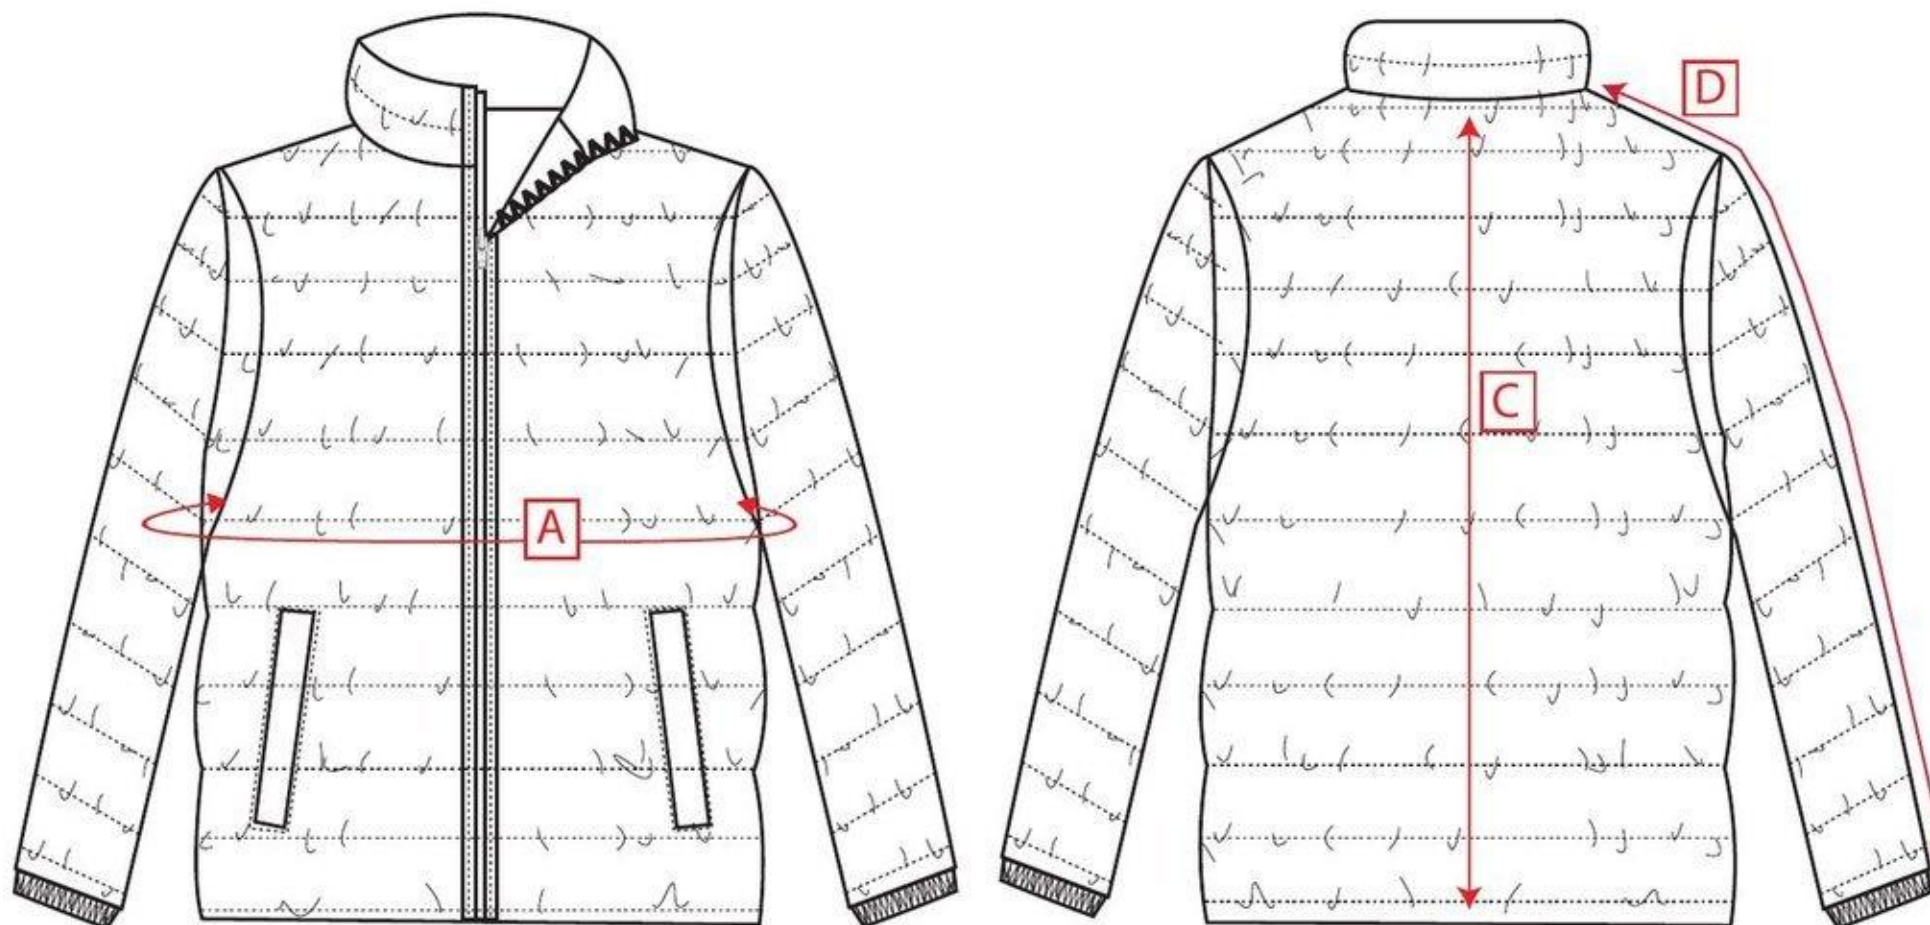

STYLE NO: S543

DESCRIPTION: Aspen Padded Jacket

	Code	S	M	L	XL	2XL	3XL
To Fit Chest		92-96	100-104	108-112	116-124	128-132	136-140
Chest	A	108	116	124	132	140	148
Centre Back Length	C	73	75	77	79	81	83
Sleeve Length (Neck Point to Cuff)	D	81	83	85	87	89	91