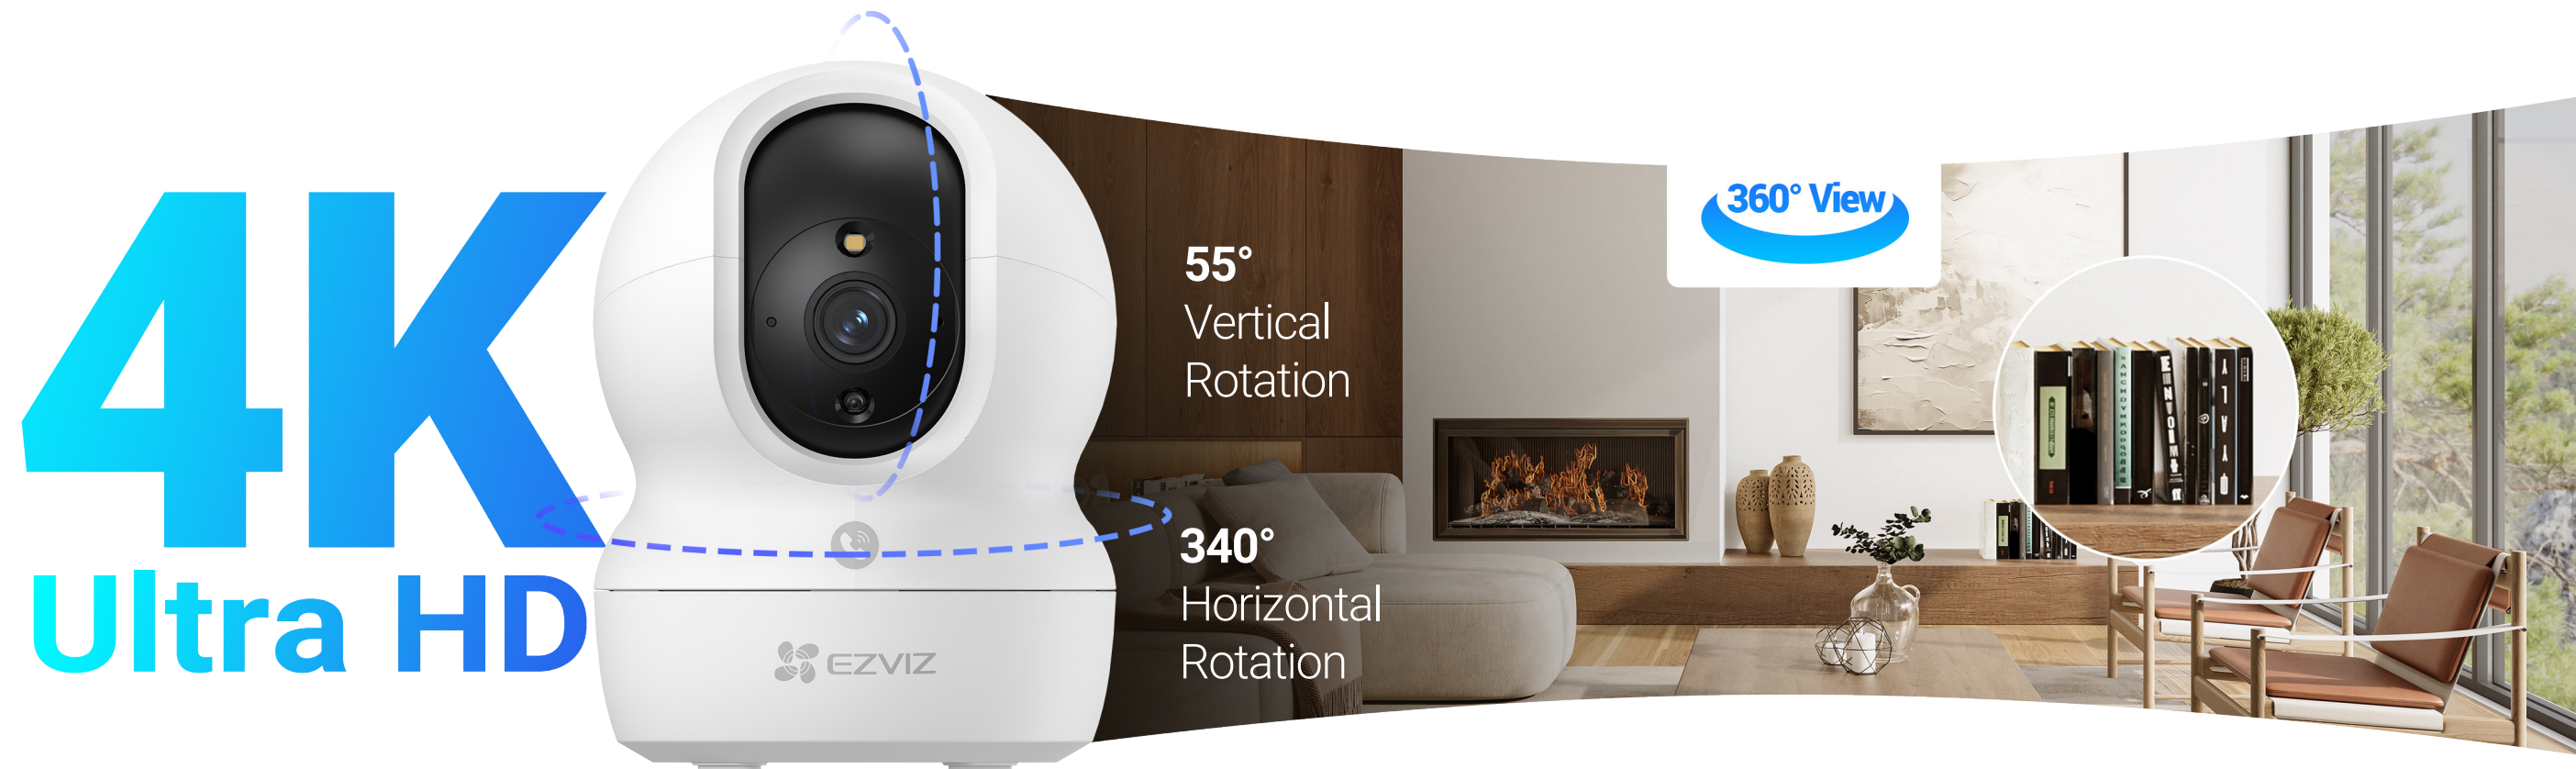

### 4K sharpness extended to the entire room

Elevating indoor security with the latest CP1 Pro 4K. With its advanced 4K lens, you can trust that every corner of your living space is fully captured. Instant response to motion and noise adds a layer of security, while the physical button keeps your loved ones just a touch away.

4K Resolution

360° Panoramic View

Patrol Mode

Smart Color Night Vision

Smart Human Shape Detection

Auto-Zoom Tracking

Loud Noise Detection

Two-Way Calling with Touch Button

Sleep Mode for Privacy Protection

H.265 Video Compression

Supports Dual-Band Wi-Fi 6 (2.4 / 5 GHz)<sup>1</sup>

Supports MicroSD Card (Up to 512 GB) & EZVIZ CloudPlay Storage<sup>2</sup>

# All details, all angles, in 4K sharpness

With the CP1 Pro, there's no more frustration due to a restricted view or a blurry footage. It sees every corner of your interior space in stunning and vivid 4K ultra clarity, just as if you were at home. You can easily control the lens to pan and tilt smoothly, and zoom to see details that matter most to you.