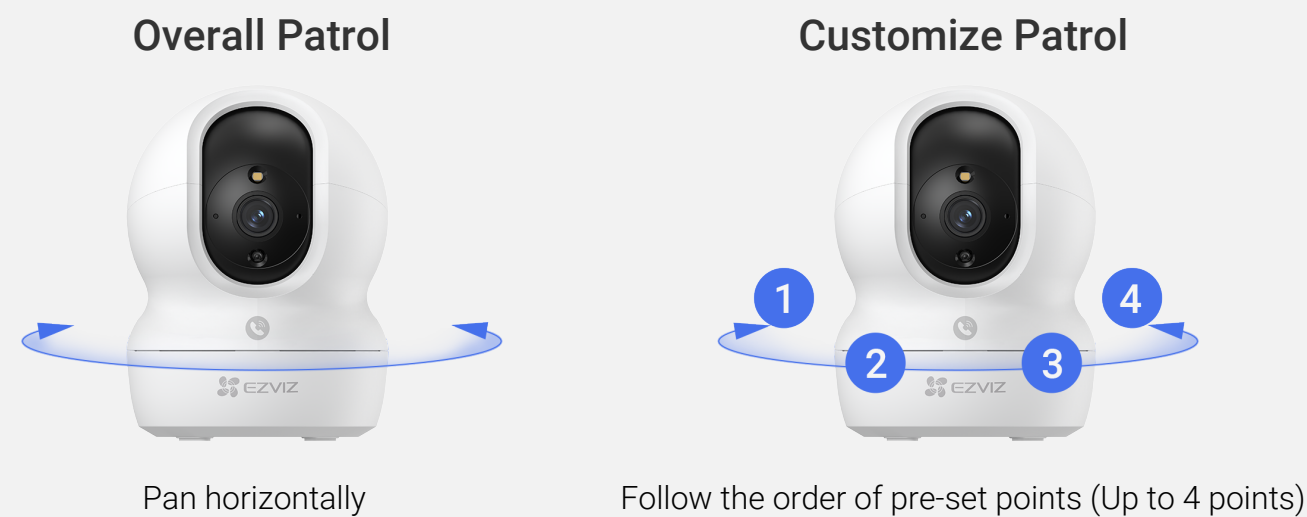

4K Resolution

360° Panoramic View

Patrol Mode

Smart Color Night Vision

Smart Human Shape Detection

Auto-Zoom Tracking

Loud Noise Detection

Two-Way Calling with Touch Button

Sleep Mode for Privacy Protection

H.265 Video Compression

Supports Dual-Band Wi-Fi 6 (2.4 / 5 GHz)<sup>1</sup>

Supports MicroSD Card (Up to 512 GB) & EZVIZ CloudPlay Storage<sup>2</sup>

# All details, all angles, in 4K sharpness

With the CP1 Pro, there's no more frustration due to a restricted view or a blurry footage. It sees every corner of your interior space in stunning and vivid 4K ultra clarity, just as if you were at home. You can easily control the lens to pan and tilt smoothly, and zoom to see details that matter most to you.

## Enhanced security with fully automated rotation

The CP1 Pro pans and tilts automatically to eliminate blind spots with its unique patrol mode. You can even customize patrol pattern in accordance with your very special home, leaving no corner uncovered.