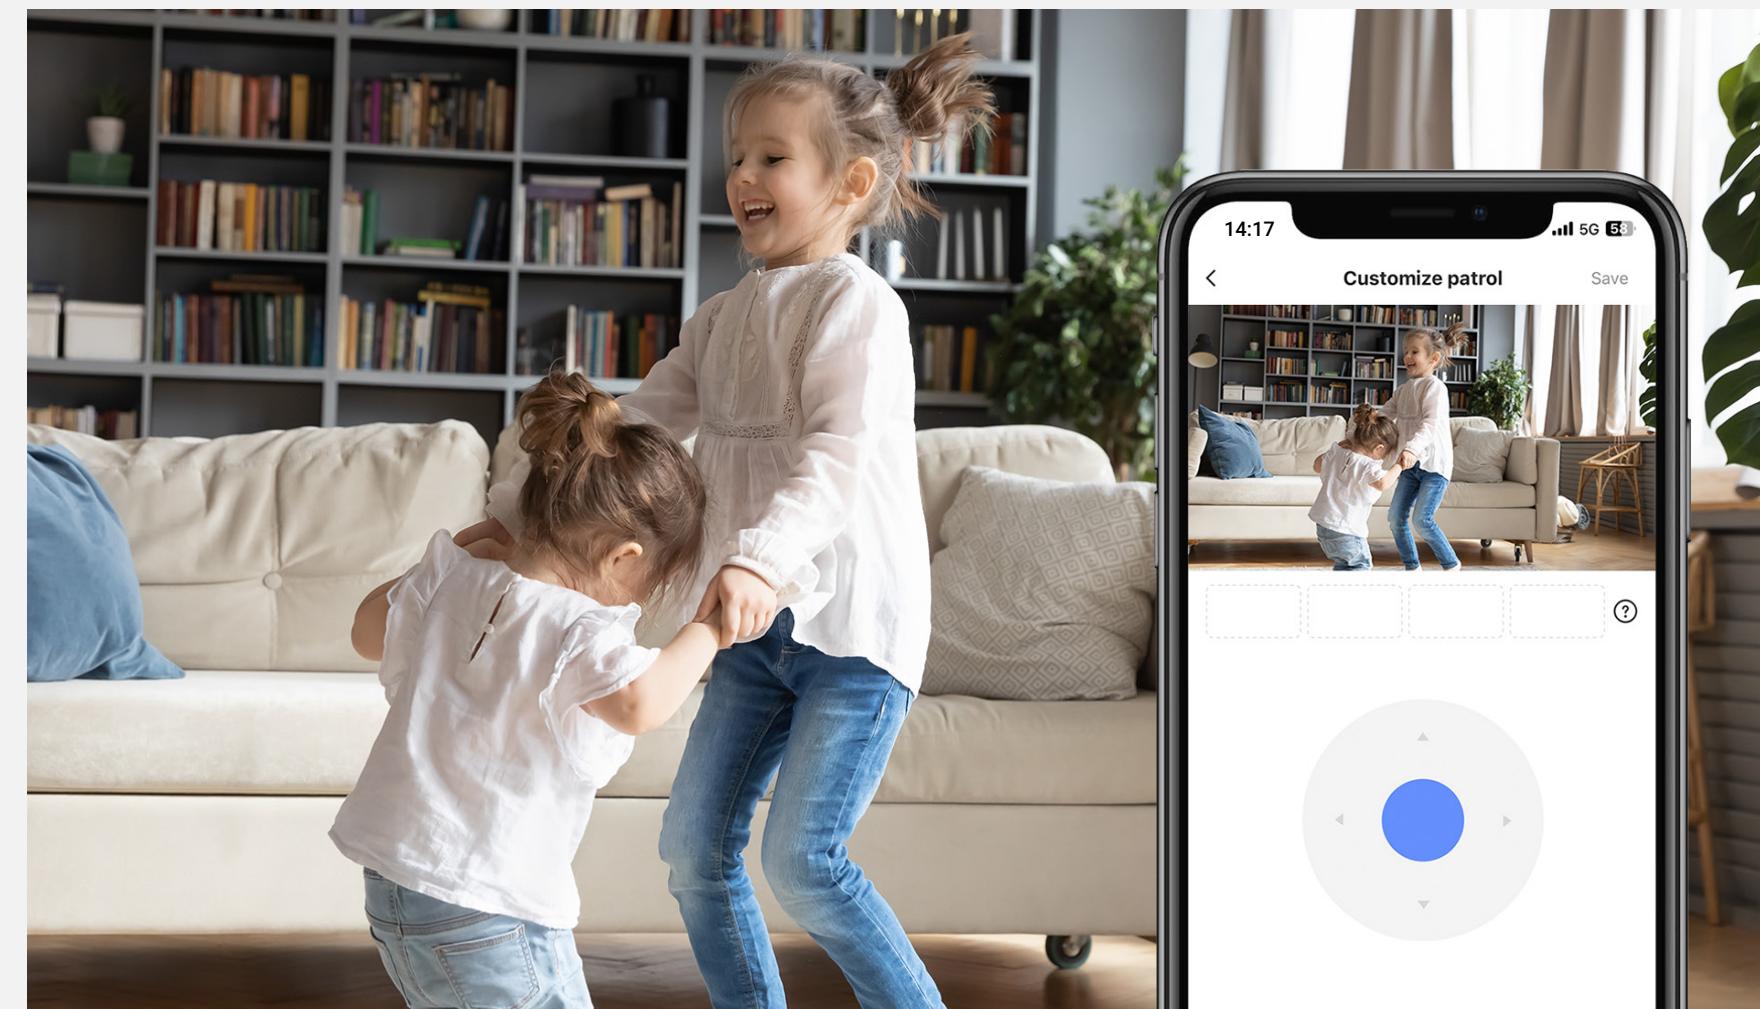

# All details, all angles, in 4K sharpness

With the CP1 Pro, there's no more frustration due to a restricted view or a blurry footage. It sees every corner of your interior space in stunning and vivid 4K ultra clarity, just as if you were at home. You can easily control the lens to pan and tilt smoothly, and zoom to see details that matter most to you.

## Enhanced security with fully automated rotation

The CP1 Pro pans and tilts automatically to eliminate blind spots with its unique patrol mode. You can even customize patrol pattern in accordance with your very special home, leaving no corner uncovered.

## Get the notifications that matter

A lot of activities go on inside your home. Don't want to get alerted repeatedly when your curtains flutter in the wind? The CP1 Pro is smart enough to identify human activities in particular. You can choose to get alerted only when somebody is detected on camera.

## It takes care of the whole family

It's important to know if you're needed by your loved ones. The camera alerts you if the noise level suddenly changes – whether your baby cries or a siren blares. In addition, they can contact you from the camera's side by simply tapping the call button – one of the easiest way to make a video call.