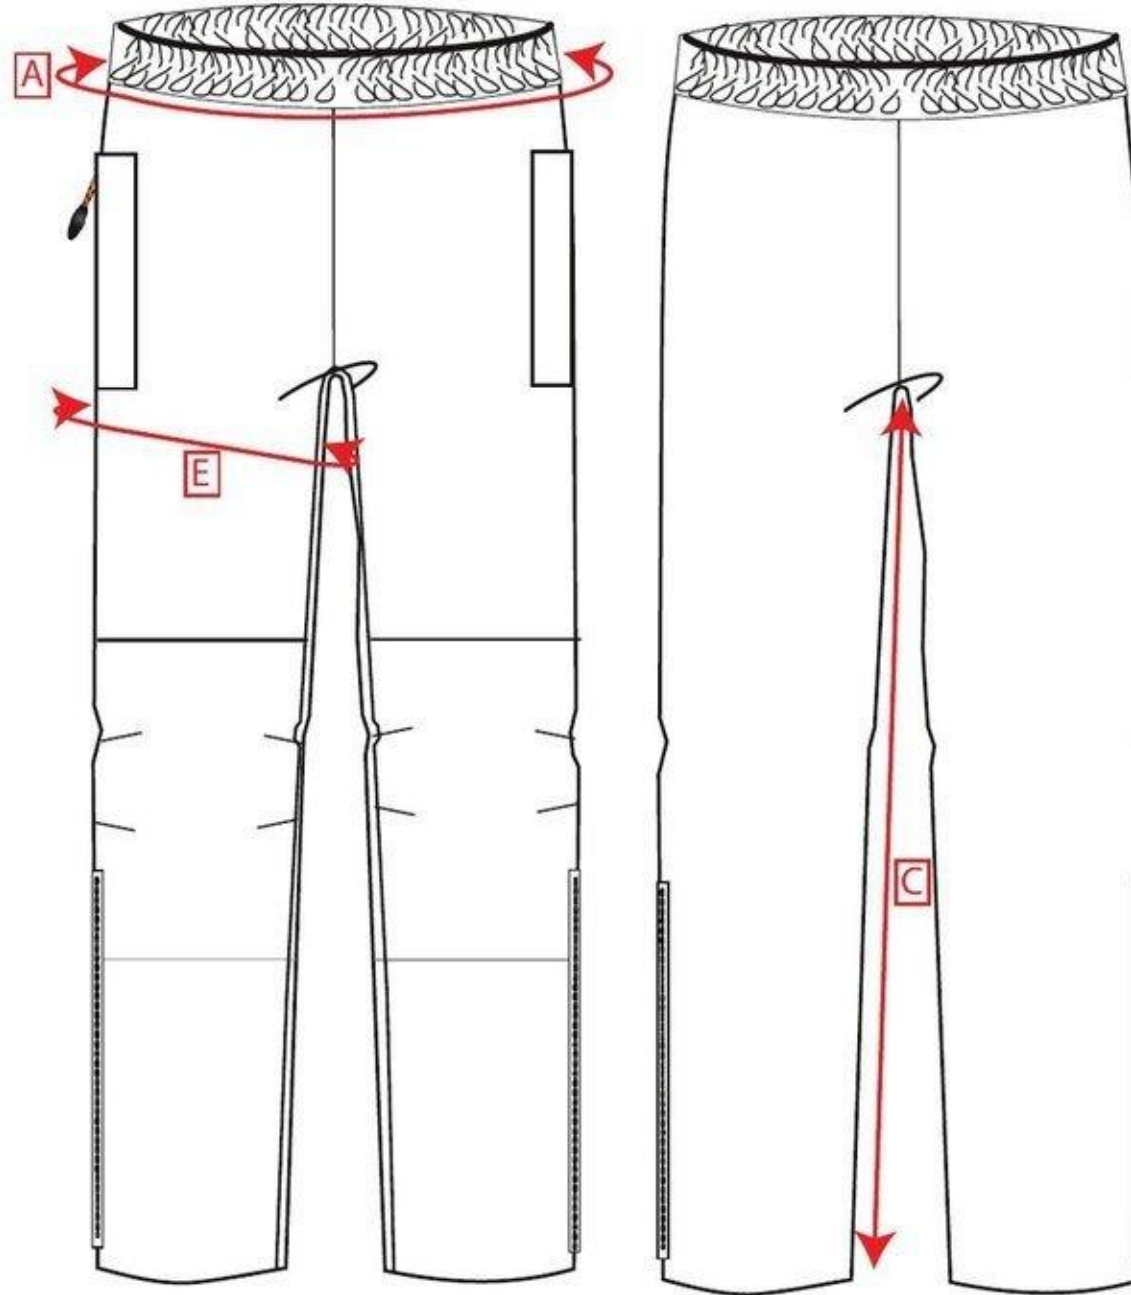

STYLE NO: S556

DESCRIPTION: PWR Vanquish Trouser

		S	M	L	XL	2XL	3XL	Tol +/-
	Men's Waist Metric (cm)	76-80	84-88	92-96	100-104	108-112	116-120	
Front								
A	Waist Relaxed		68	76	84	92	100	1
C	Inner Leg		78	78	78	78	78	min
E	Thigh Circumference (5cm Below Crotch)		72	75	78	81	84	1