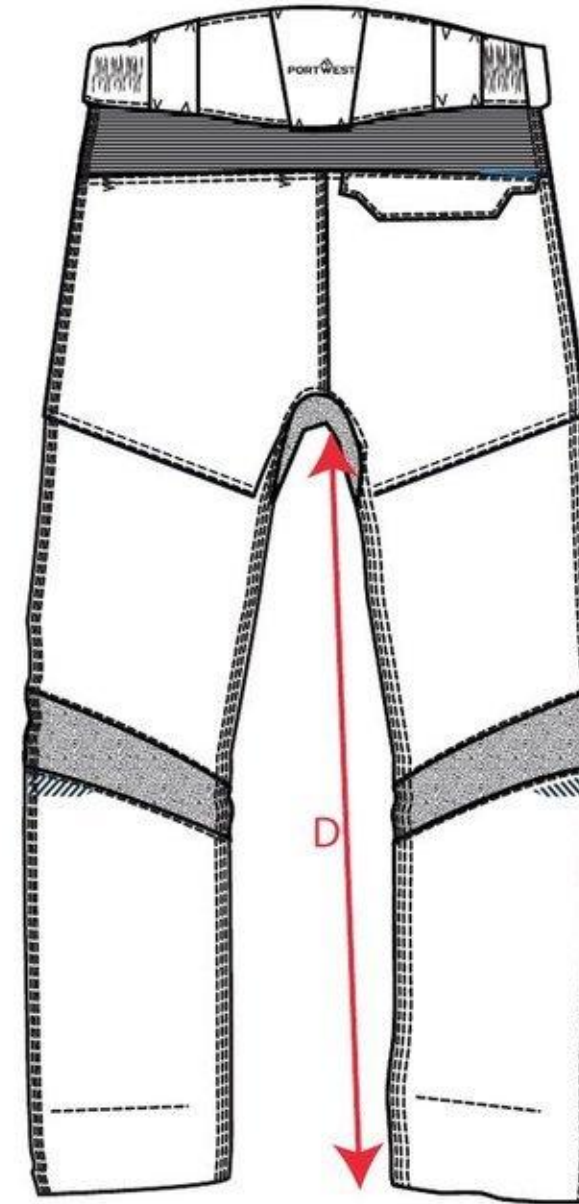

STYLE NO: T701

DESCRIPTION: WX3 Work Trousers

Description		28	30	32	33	34	36	38	40	41	42	44	46	48
Waist - relaxed	A	36.50	39.00	41.50	42.75	44.00	46.50	49.00	51.50	52.75	54.00	56.50	59.00	61.50
Waist - extended	B	41.50	44.00	46.50	47.75	49.00	51.50	54.00	56.50	57.75	59.00	61.50	64.00	66.50
Seat	C	48.50	51.00	53.50	54.75	56.00	58.50	61.00	63.50	64.75	66.00	68.50	71.00	73.50
Inner Leg Length - Regular	D	79.00	79.00	79.00	79.00	79.00	79.00	79.00	79.00	79.00	79.00	79.00	79.00	79.00