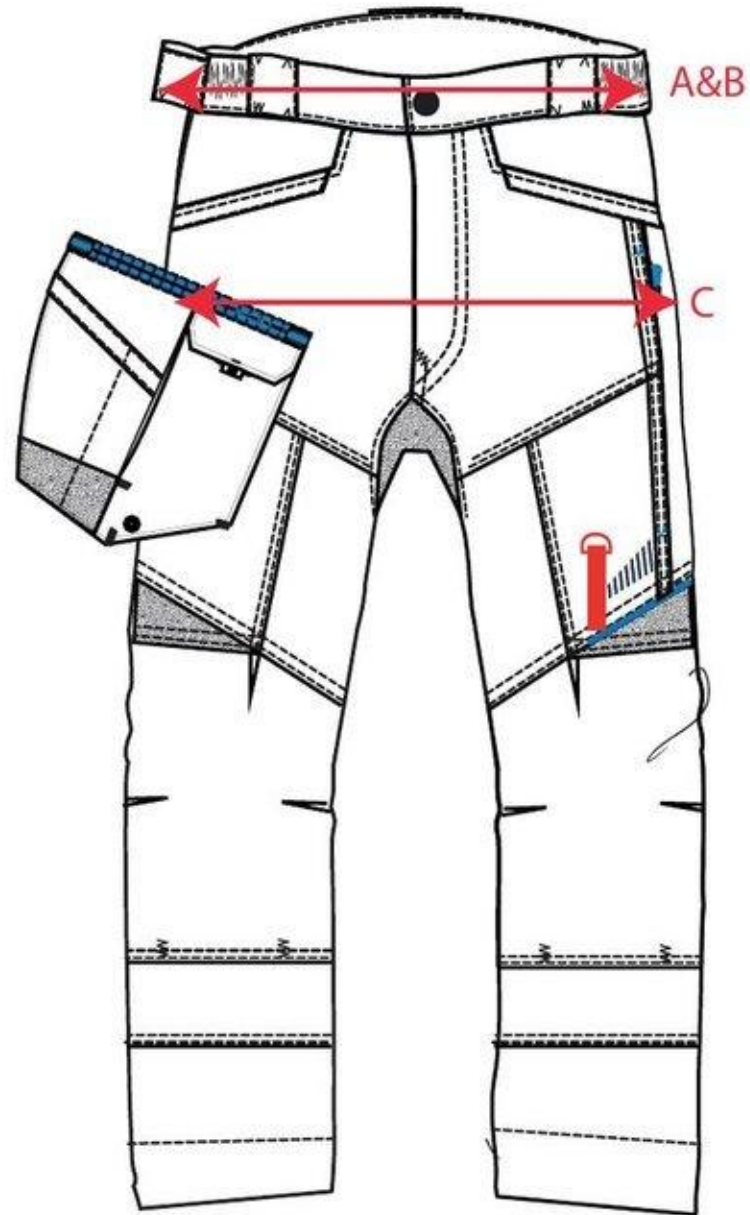

STYLE NO: T701

DESCRIPTION: WX3 Work Trousers

Description		28	30	32	33	34	36	38	40	41	42	44	46	48
Waist - relaxed	A	36.50	39.00	41.50	42.75	44.00	46.50	49.00	51.50	52.75	54.00	56.50	59.00	61.50
Waist - extended	B	41.50	44.00	46.50	47.75	49.00	51.50	54.00	56.50	57.75	59.00	61.50	64.00	66.50
Seat	C	48.50	51.00	53.50	54.75	56.00	58.50	61.00	63.50	64.75	66.00	68.50	71.00	73.50
Inner Leg Length - Regular	D	79.00	79.00	79.00	79.00	79.00	79.00	79.00	79.00	79.00	79.00	79.00	79.00	79.00