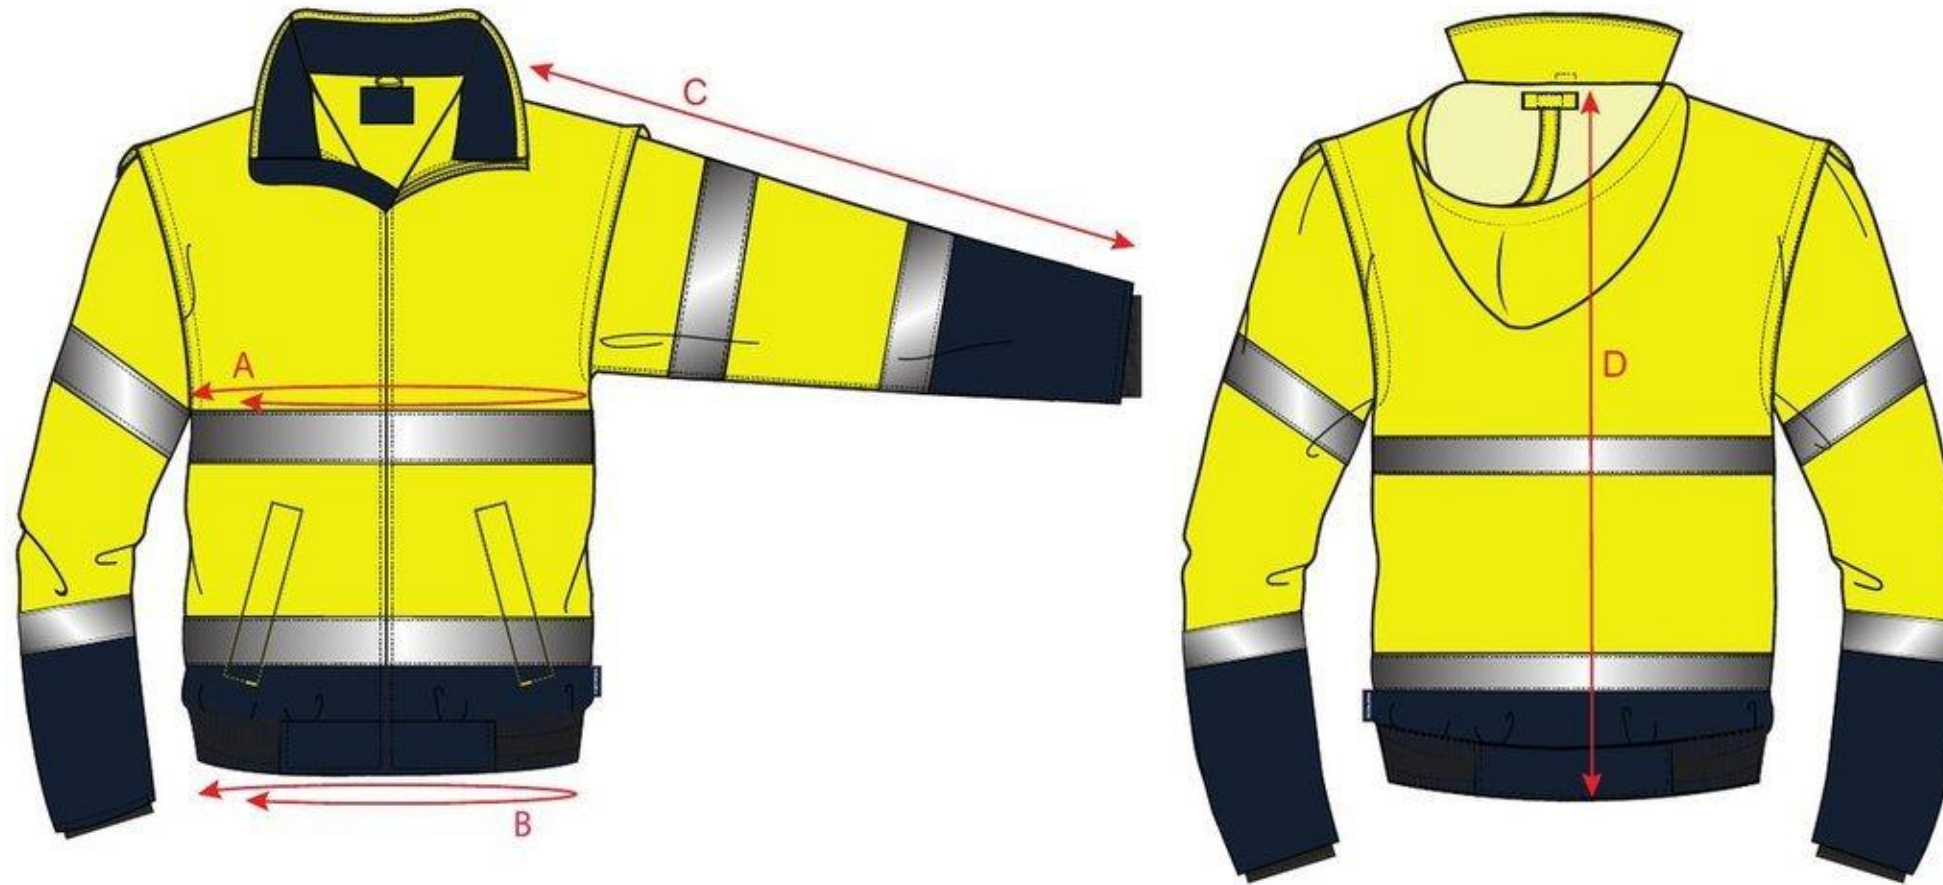

STYLE NO: C464

DESCRIPTION: Hi Vis Contrast 2-in-1 Bomber Jacket.

Measurements

		S	M	L	XL	XXL	3XL	Tol
To Fit Chest		92-96	100-104	108-112	116-124	128-132	136-140	
Euro Sizes		1	3	4	5	6	7	
Jacket Chest	A	118	126	134	142	150	158	1
Hem Relaxed	B	92	100	108	116	124	132	1
Collar to Cuff (incl. Cuff)	C	82	83	84	85	86	87	1
Centre Back Length (incl Waistband)	D	71	71	73	73	75	75	1