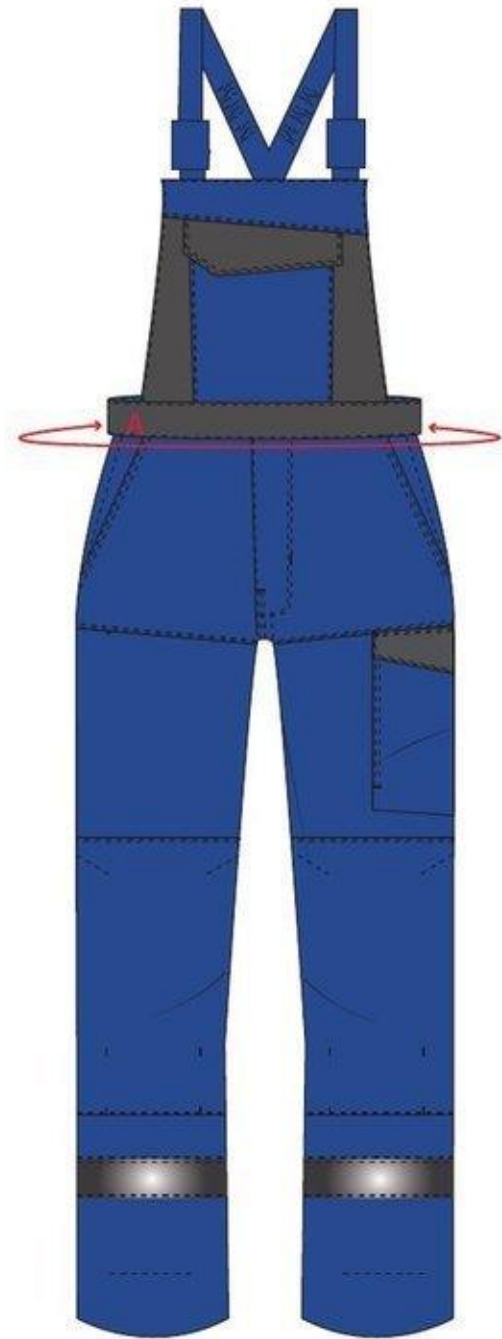

STYLE NO: FR07

DESCRIPTION: Bizflame Ultra Bib and Brace

FABRIC: 80% Cotton, 19% Polyester
1% Carbon Fibre, 340g

COLOUR: Royal & Navy,
Navy & Royal

		S	M	L	XL	XXL	XXXL	4XL
Waist	A	90	98	106	114	122	130	138
Inside Leg	B	79	79	79	79	79	79	79