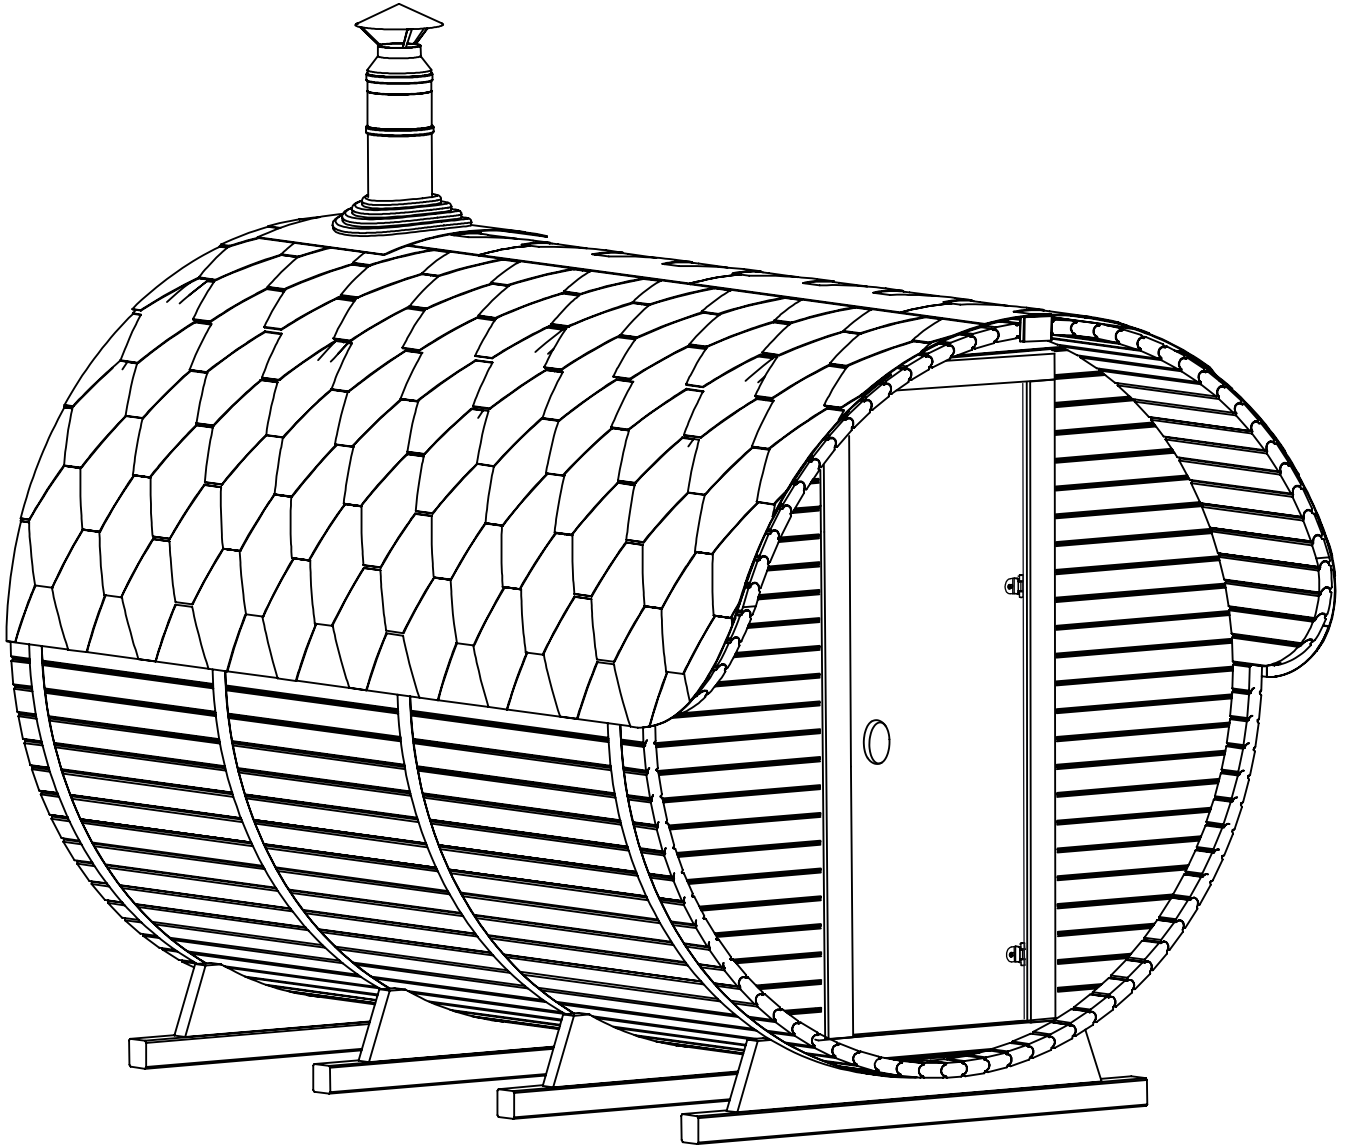

WOODDEN BARREL SAUNA COMFORTPROM 3m WITH VISOR

necessary tools

TORX T25
PZ2

8

x2

impregnation

+

+

bituminous
sealant

NOT INCLUDED!

A SET FOR INSTALLING WOOD-BURNING STOVE (NOT INCLUDED).
PURCHASED SEPARATELY

S3 - 4

S3x4

- B31 - 1
- B32 - 2
- B33 - 2
- 4570 - 20
- 45120 - 16

- C31 - 2
- C32 - 1
- B32 - 5
- B33 - 5
- 4570 - 46
- 45120 - 40