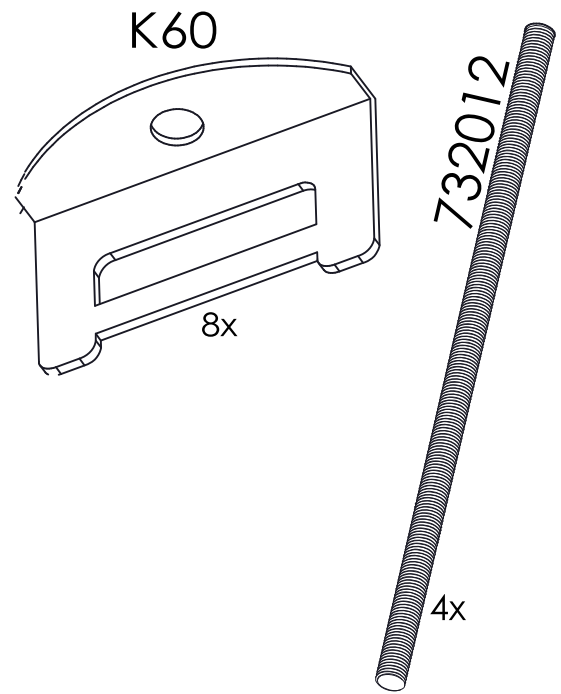

WOODDEN BARREL SAUNA COMFORTPROM 3m WITH VISOR

necessary tools

TORX T25
PZ2

8

x2

impregnation

+

+

bituminous
sealant

NOT INCLUDED!

A SET FOR INSTALLING WOOD-BURNING STOVE (NOT INCLUDED).
PURCHASED SEPARATELY

S3 - 4

S3x4

- B31 - 1
- B32 - 2
- B33 - 2
- 4570 - 20
- 45120 - 16

- C31 - 2
- C32 - 1
- B32 - 5
- B33 - 5
- 4570 - 46
- 45120 - 40

C33 - 2 | BL33 - 1
C34 - 1 | BL32 - 1
B32 - 14 | 4570 - 90
B33 - 14 | 45120 - 122

BL33 - 20
BL32 - 20
4570 - 120
45120 - 200

- D840 - 2
- R770 - 2
- R475 - 8
- W850 - 10
- 80401 - 4
- 4470 - 20
- 4460 - 48
- 4216 - 16