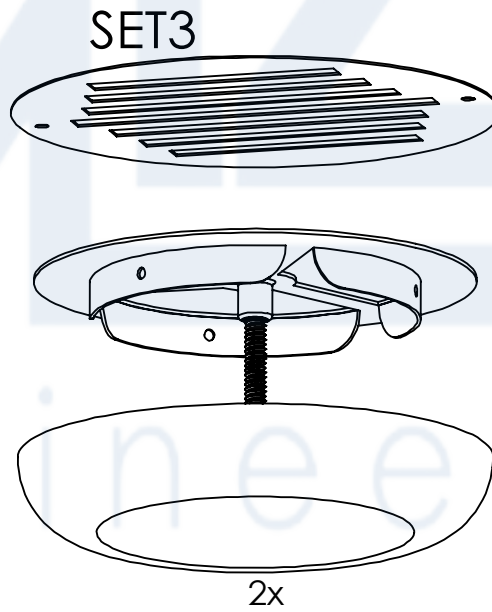

WOODDEN BARREL SAUNA COMFORTPROM 3m WITH VISOR

necessary tools

TORX T25
PZ2

8

x2

impregnation

+

+

bituminous
sealant

NOT INCLUDED!

A SET FOR INSTALLING WOOD-BURNING STOVE (NOT INCLUDED).
PURCHASED SEPARATELY

S3 - 4

S3x4

- B31 - 1
- B32 - 2
- B33 - 2
- 4570 - 20
- 45120 - 16

- C31 - 2
- C32 - 1
- B32 - 5
- B33 - 5
- 4570 - 46
- 45120 - 40

C33 - 2 | BL33 - 1
C34 - 1 | BL32 - 1
B32 - 14 | 4570 - 90
B33 - 14 | 45120 - 122

BL33 - 20
BL32 - 20
4570 - 120
45120 - 200

- D840 - 2
- R770 - 2
- R475 - 8
- W850 - 10
- 80401 - 4
- 4470 - 20
- 4460 - 48
- 4216 - 16