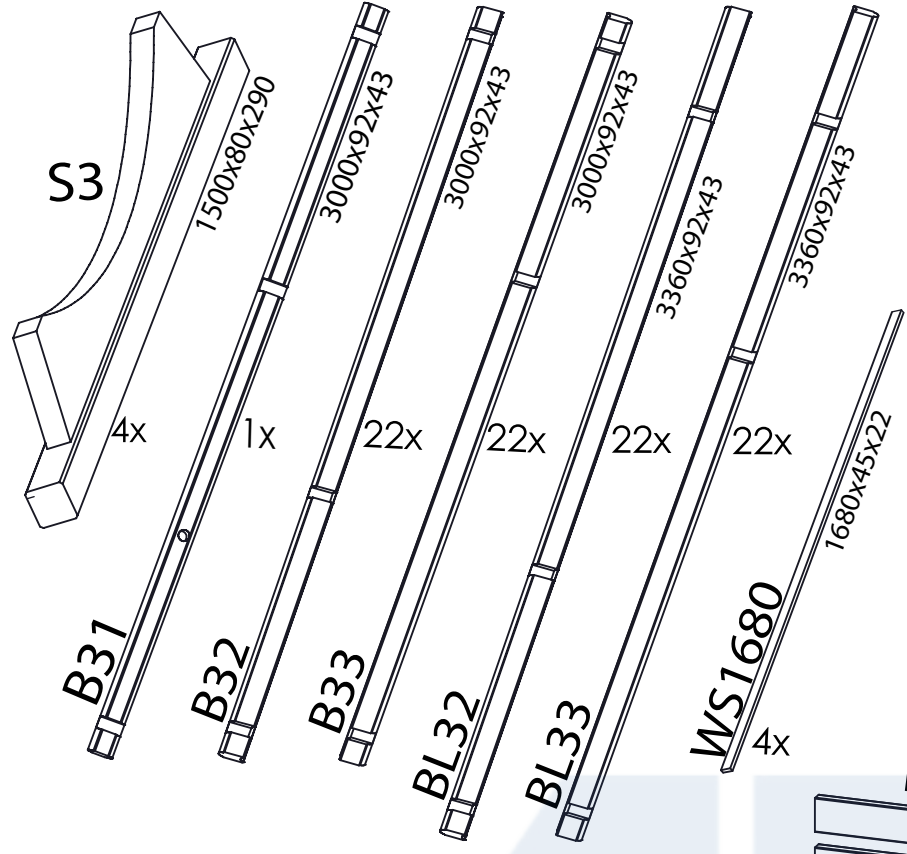

WOODDEN BARREL SAUNA COMFORTPROM 3m WITH VISOR

necessary tools

TORX T25
PZ2

8

x2

impregnation

+

+

bituminous
sealant

NOT INCLUDED!

A SET FOR INSTALLING WOOD-BURNING STOVE (NOT INCLUDED).
PURCHASED SEPARATELY

S3 - 4

S3x4

- B31 - 1
- B32 - 2
- B33 - 2
- 4570 - 20
- 45120 - 16

- C31 - 2
- C32 - 1
- B32 - 5
- B33 - 5
- 4570 - 46
- 45120 - 40

C33 - 2 | BL33 - 1
C34 - 1 | BL32 - 1
B32 - 14 | 4570 - 90
B33 - 14 | 45120 - 122

BL33 - 20
BL32 - 20
4570 - 120
45120 - 200

- D840 - 2
- R770 - 2
- R475 - 8
- W850 - 10
- 80401 - 4
- 4470 - 20
- 4460 - 48
- 4216 - 16

DG1800 - 2
4570 - 20

DG1800

x10

W1820 - 4
W880 - 2
4345 - 32

W880+4345x4

W1820+4345x6

SET2

W1820 - 4
W800 - 2
WS1820 - 4
SET2 - 2
4345- 44