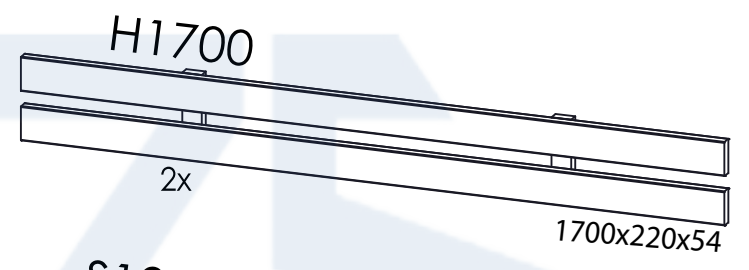

WOODDEN BARREL SAUNA COMFORTPROM 3m WITH VISOR

necessary tools

TORX T25
PZ2

8

x2

impregnation

+

+

bituminous
sealant

NOT INCLUDED!

A SET FOR INSTALLING WOOD-BURNING STOVE (NOT INCLUDED).
PURCHASED SEPARATELY

S3 - 4

S3x4

- B31 - 1
- B32 - 2
- B33 - 2
- 4570 - 20
- 45120 - 16

- C31 - 2
- C32 - 1
- B32 - 5
- B33 - 5
- 4570 - 46
- 45120 - 40