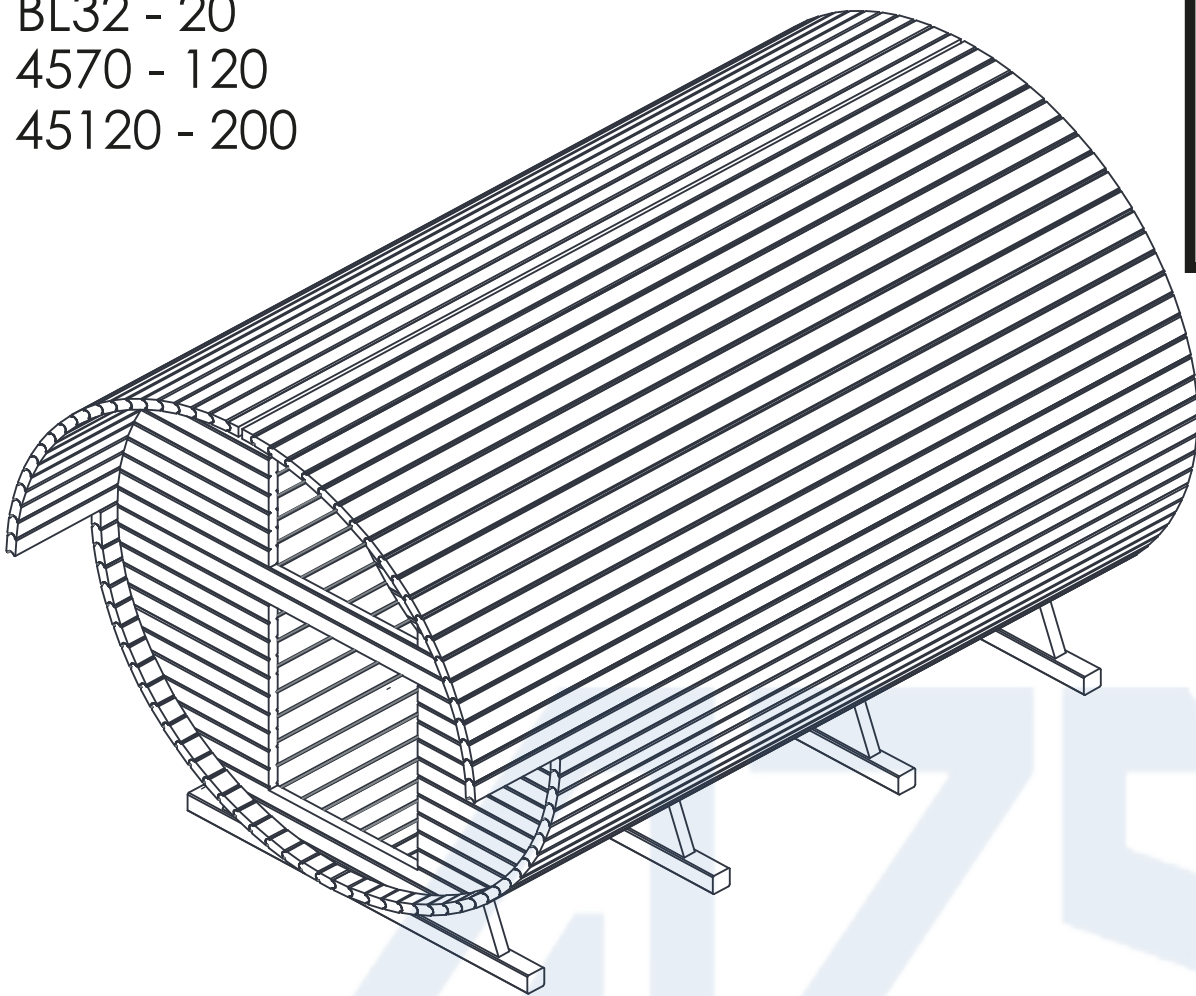

WOODDEN BARREL SAUNA COMFORTPROM 3m WITH VISOR

necessary tools

TORX T25
PZ2

8

x2

impregnation

+

+

bituminous
sealant

NOT INCLUDED!

A SET FOR INSTALLING WOOD-BURNING STOVE (NOT INCLUDED).
PURCHASED SEPARATELY

S3 - 4

S3x4

- B31 - 1
- B32 - 2
- B33 - 2
- 4570 - 20
- 45120 - 16

- C31 - 2
- C32 - 1
- B32 - 5
- B33 - 5
- 4570 - 46
- 45120 - 40

C33 - 2 | BL33 - 1
C34 - 1 | BL32 - 1
B32 - 14 | 4570 - 90
B33 - 14 | 45120 - 122

BL33 - 20
BL32 - 20
4570 - 120
45120 - 200

- D840 - 2
- R770 - 2
- R475 - 8
- W850 - 10
- 80401 - 4
- 4470 - 20
- 4460 - 48
- 4216 - 16