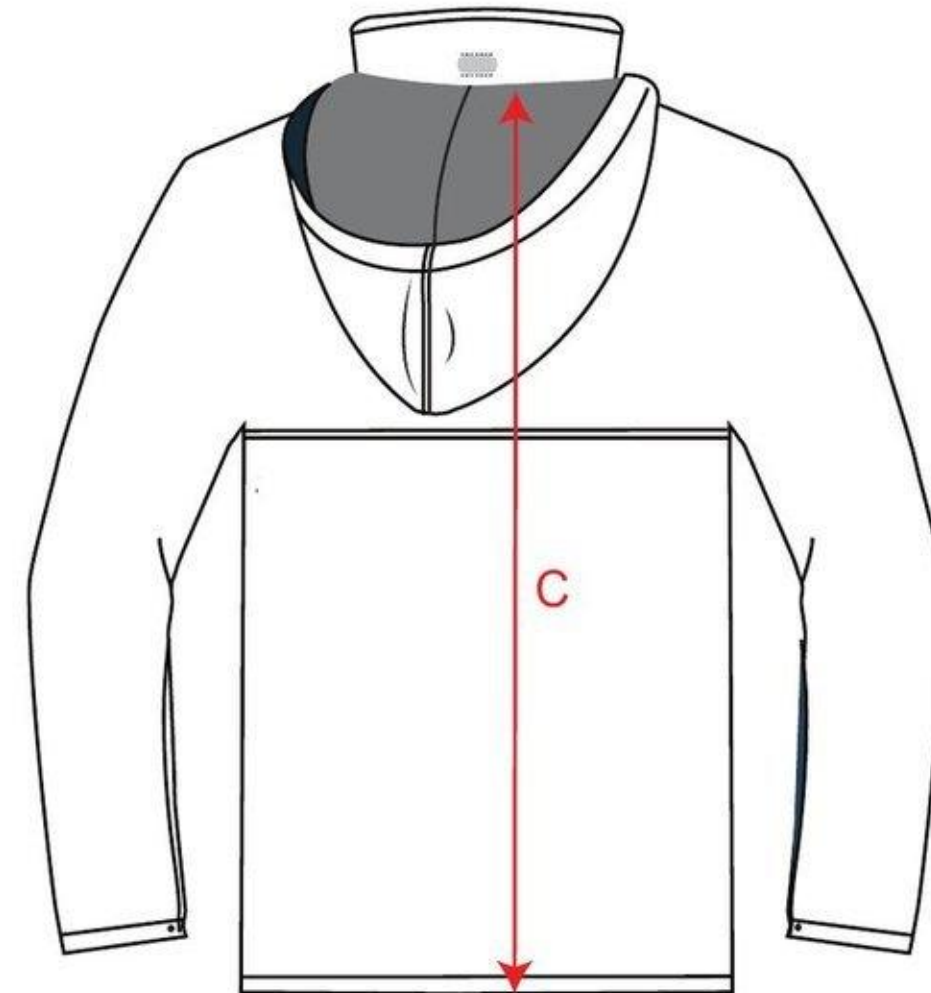

STYLE NO: FR46

DESCRIPTION: Sealtex Flame Unlined Jacket

FABRIC: 100% Polyester w/ 100% Polyurethane Coating 260g

COLOUR: Navy

		S	M	L	XL	XXL	3XL	4XL	5XL
Jacket Chest	A	114	122	130	138	146	154	162	170
Neckline to cuff	B	82	83	84	85	86	87	88	88
Centre Back neck to Hem	C	83	84	85	86	87	88	89	89