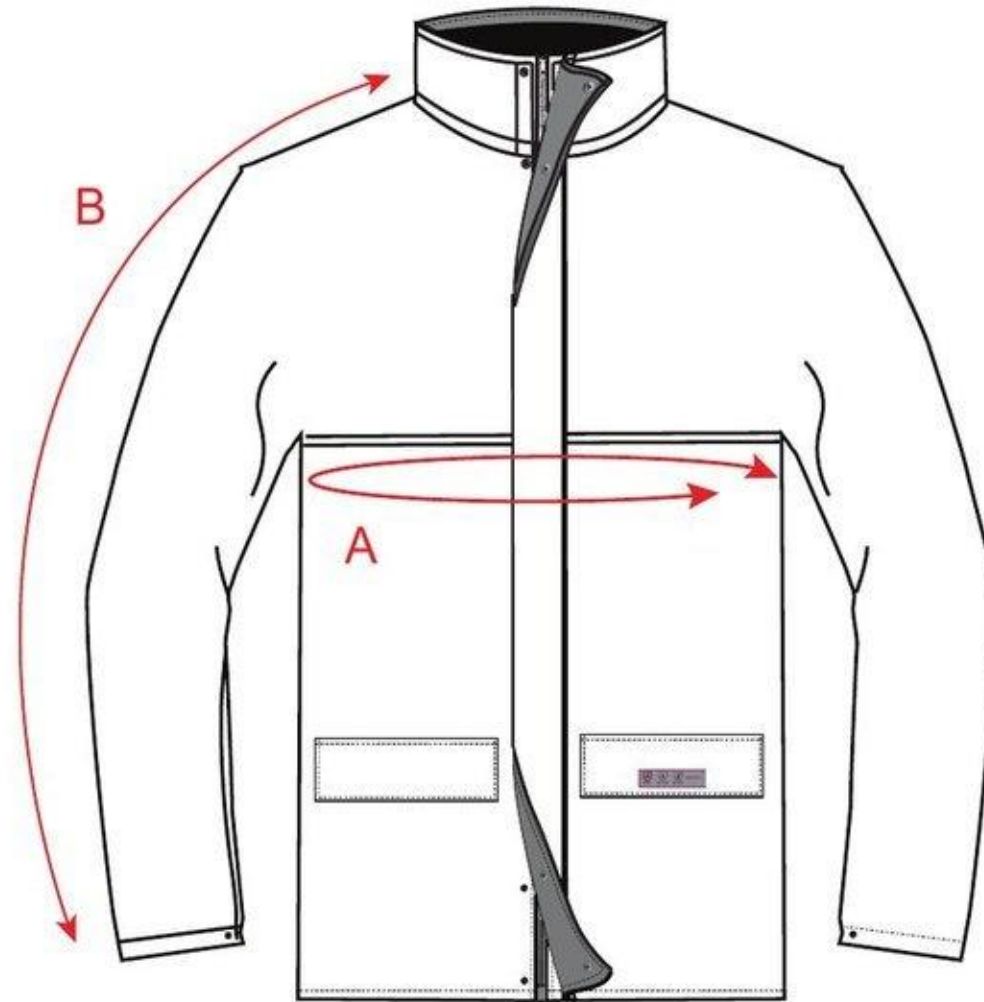

STYLE NO: FR46

DESCRIPTION: Sealtex Flame Unlined Jacket

FABRIC: 100% Polyester w/ 100% Polyurethane Coating 260g

COLOUR: Navy

		S	M	L	XL	XXL	3XL	4XL	5XL
Jacket Chest	A	114	122	130	138	146	154	162	170
Neckline to cuff	B	82	83	84	85	86	87	88	88
Centre Back neck to Hem	C	83	84	85	86	87	88	89	89